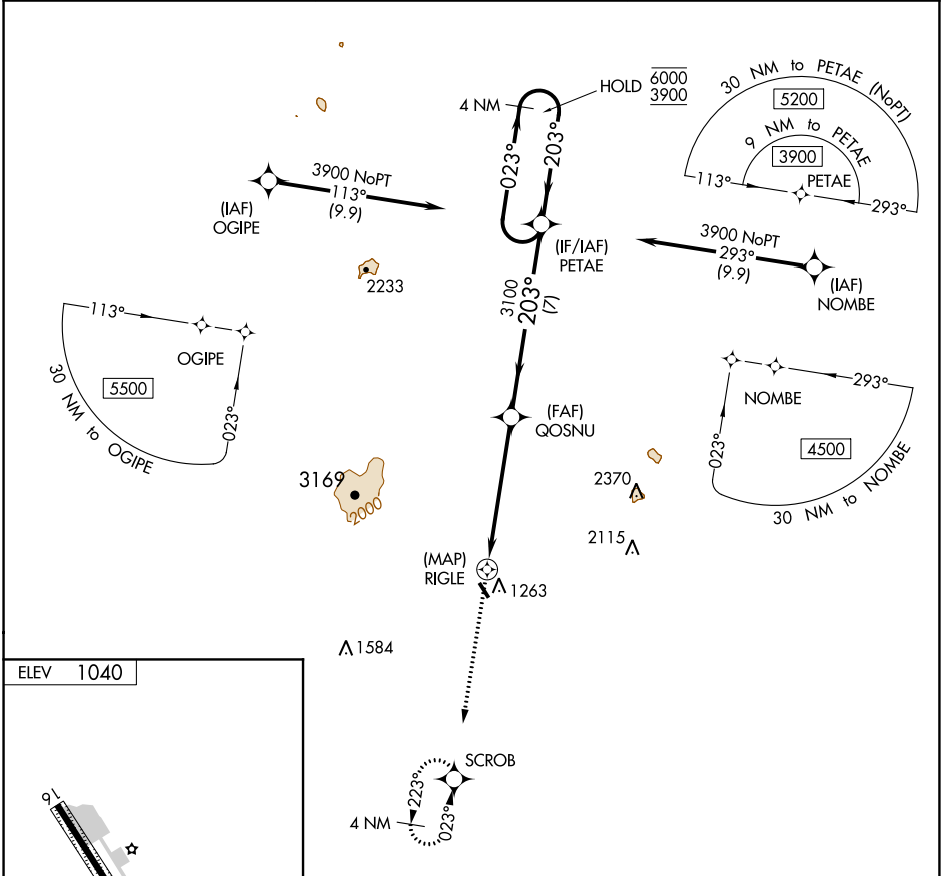

APP CRS	Rwy Idg	N/A
203°	TDZE	N/A
	Apt Elev	1040

RNAV (GPS)-C

JAFFREY/SILVER RANCH (A/FN)

RNP APCH.		MISSED APPROACH: Climb to 3000 direct SCROB and hold.
ASOS 135.875	BOSTON CENTER 123.75 338.2	UNICOM 122.8 (CTAF)

3000	SCROB	4 NM Holding Pattern	
↑	✧	PETAE	
		QOSNU	
		RIGLE	
		3100	
		203°	203°
		6000	3900
		5.5 NM	7 NM
CATEGORY	A	B	C D
CIRCLING	1680-1 640 (700-1)	1840-1 800 (800-1)	NA

NE-1, 02 DEC 2021 to 30 DEC 2021

NE-1, 02 DEC 2021 to 30 DEC 2021