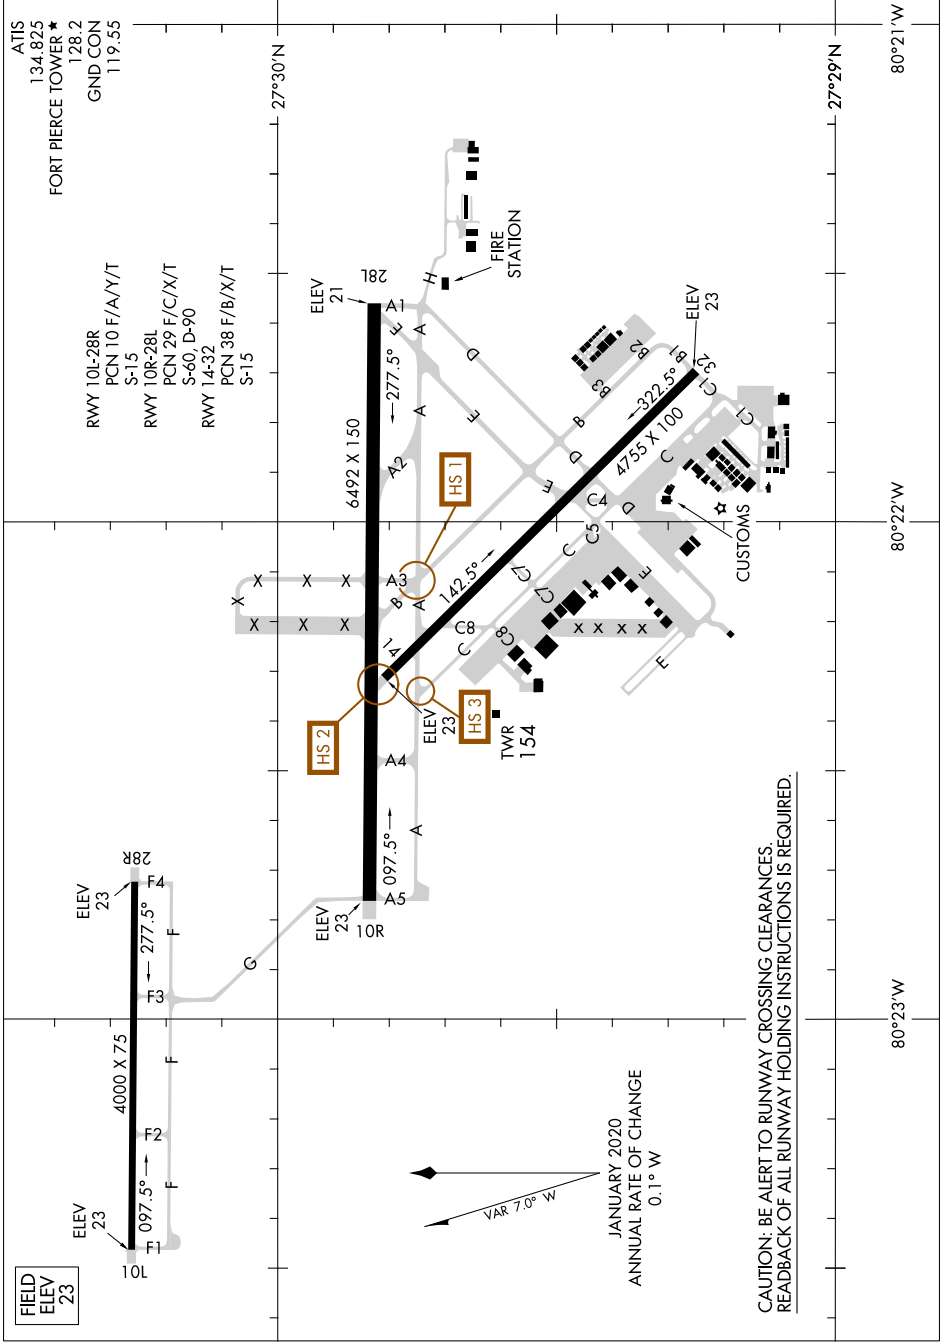

AIRPORT DIAGRAM

AL-5343 (FAA)

TREASURE COAST INTL (F'PR)
FORT PIERCE, FLORIDA

SE-3, 02 DEC 2021 to 30 DEC 2021

SE-3, 02 DEC 2021 to 30 DEC 2021

AIRPORT DIAGRAM

FORT PIERCE, FLORIDA
TREASURE COAST INTL (F'PR)