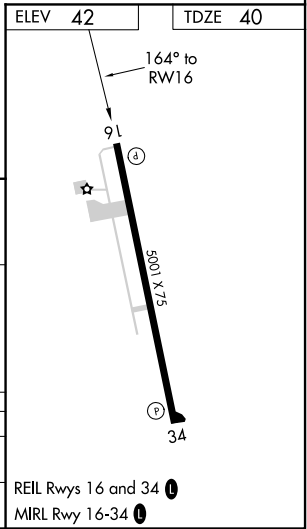

APP CRS 164°	Rwy Idg 5001
	TDZE 40
	Apt Elev 42

RNAV (GPS) RWY 16

EUNICE (4R7)

RNP APCH.	MISSED APPROACH: Climbing right turn to 1700 direct JEGIL WP and hold.
<p>▼ Use Lafayette Rgnl/Paul Fournet Fld altimeter setting.</p> <p>▲ NA Procedure NA at night. Rwy 16 helicopter visibility reduction below 1 SM NA.</p>	

LFT ASOS 134.05	LAFAYETTE APP CON ★ 128.7 268.7	GCO 135.075	UNICOM 122.8 (CTAF) 0
---------------------------	---	-----------------------	---------------------------------

CATEGORY	A	B	C	D
RNAV MDA	580-1	540 (600-1)	580-1½ 540 (600-1½)	NA
CIRCLING	620-1	578 (600-1)	940-2¾ 898 (900-2¾)	NA