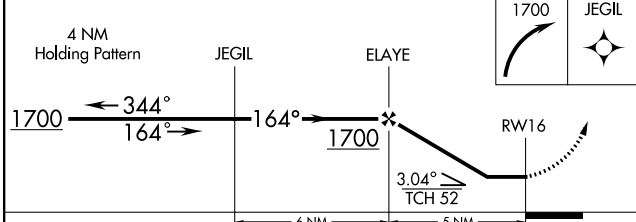

APP CRS 164°	Rwy Idg 5001
	TDZE 40
	Apt Elev 42

RNAV (GPS) RWY 16

EUNICE (4R7)

RNP APCH.	MISSED APPROACH: Climbing right turn to 1700 direct JEGIL WP and hold.
<p>▼ Use Lafayette Rgnl/Paul Fournet Fld altimeter setting.</p> <p>▲ NA Procedure NA at night. Rwy 16 helicopter visibility reduction below 1 SM NA.</p>	

LFT ASOS 134.05	LAFAYETTE APP CON ★ 128.7 268.7	GCO 135.075	UNICOM 122.8 (CTAF) 0
---------------------------	---	-----------------------	---------------------------------

CATEGORY	A	B	C	D
RNAV MDA	580-1	540 (600-1)	580-1½ 540 (600-1½)	NA
CIRCLING	620-1	578 (600-1)	940-2¾ 898 (900-2¾)	NA