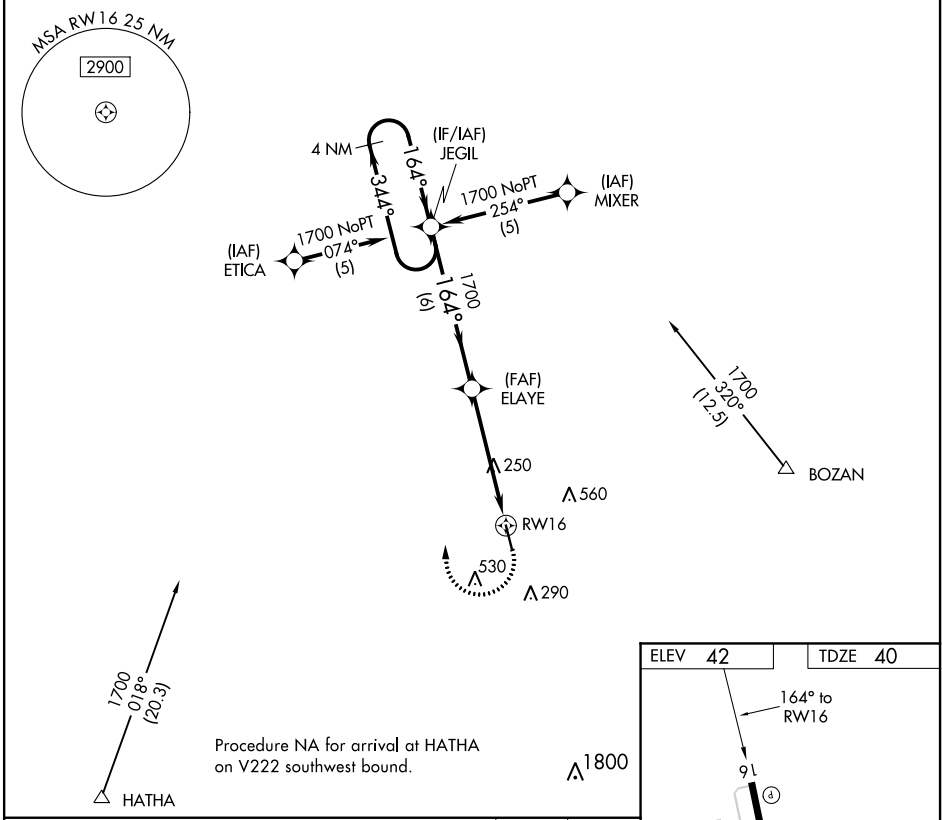

APP CRS 164°	Rwy Idg 5001
	TDZE 40
	Apt Elev 42

RNAV (GPS) RWY 16

EUNICE (4R7)

RNP APCH.	MISSED APPROACH: Climbing right turn to 1700 direct JEGIL WP and hold.
<p>▼ Use Lafayette Rgnl/Paul Fournet Fld altimeter setting.</p> <p>▲ NA Procedure NA at night. Rwy 16 helicopter visibility reduction below 1 SM NA.</p>	

LFT ASOS 134.05	LAFAYETTE APP CON ★ 128.7 268.7	GCO 135.075	UNICOM 122.8 (CTAF) 0
---------------------------	---	-----------------------	---------------------------------

CATEGORY	A	B	C	D
RNAV MDA	580-1	540 (600-1)	580-1½ 540 (600-1½)	NA
CIRCLING	620-1	578 (600-1)	940-2¾ 898 (900-2¾)	NA

SC-4, 02 DEC 2021 to 30 DEC 2021

SC-4, 02 DEC 2021 to 30 DEC 2021