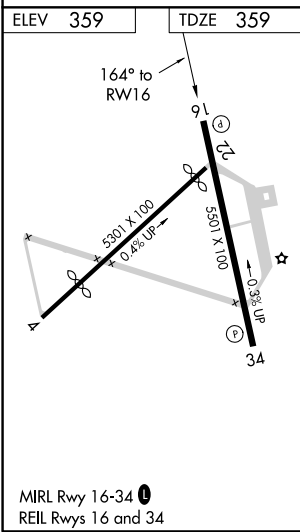

APP CRS 164°	Rwy Idg 5501
	TDZE 359
	Apt Elev 359

RNAV (GPS) RWY 16

HOPE MUNI (M18)

RNP APCH.		MISSED APPROACH: Climb to 2000 direct AGEGE and hold.
▼	Use Texarkana altimeter setting. Rwy 16 helicopter visibility reduction below 3/4 SM NA. Circling Rwy 4, 22, 34 NA at night.	
TXK ASOS 120.2	FORT WORTH CENTER 123.925 269.475	UNICOM 122.8 (CTAF) 0

SC-1, 02 DEC 2021 to 30 DEC 2021

SC-1, 02 DEC 2021 to 30 DEC 2021

CATEGORY	A	B	C	D
LNAV MDA	920-1	561 (600-1)	920-1½ 561 (600-1½)	920-1¾ 561 (600-1¾)
C CIRCLING	920-1 561 (600-1)	940-1 581 (600-1)	940-1½ 581 (600-1½)	1100-2½ 741 (800-2½)