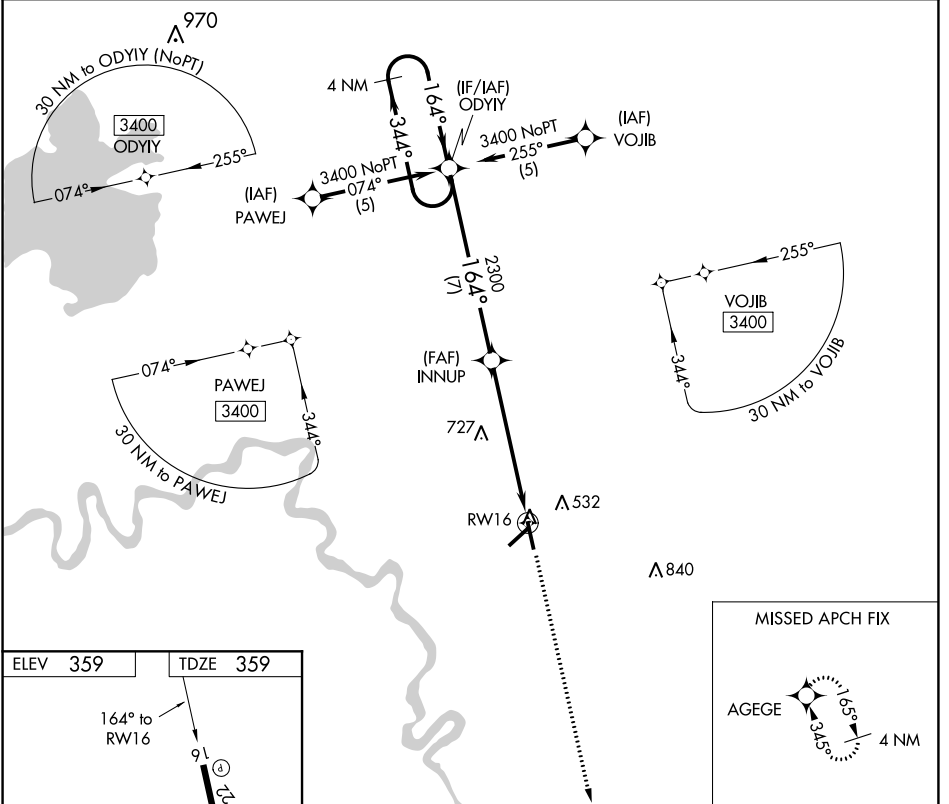

APP CRS 164°	Rwy Idg 5501
	TDZE 359
	Apt Elev 359

RNAV (GPS) RWY 16

HOPE MUNI (M18)

RNP APCH.		MISSED APPROACH: Climb to 2000 direct AGEGE and hold.
▼	Use Texarkana altimeter setting. Rwy 16 helicopter visibility reduction below 3/4 SM NA. Circling Rwy 4, 22, 34 NA at night.	
TXK ASOS 120.2	FORT WORTH CENTER 123.925 269.475	UNICOM 122.8 (CTAF) 0

SC-1, 02 DEC 2021 to 30 DEC 2021

SC-1, 02 DEC 2021 to 30 DEC 2021

CATEGORY	A	B	C	D
LNAV MDA	920-1	561 (600-1)	920-1½ 561 (600-1½)	920-1¾ 561 (600-1¾)
C CIRCLING	920-1 561 (600-1)	940-1 581 (600-1)	940-1½ 581 (600-1½)	1100-2½ 741 (800-2½)