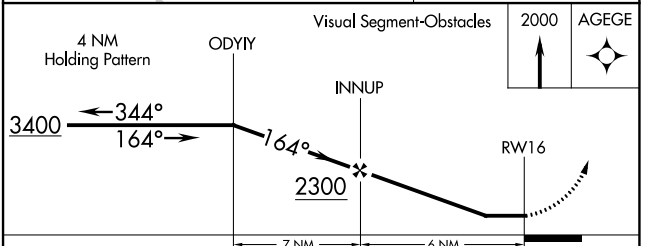

APP CRS 164°	Rwy Idg 5501
	TDZE 359
	Apt Elev 359

RNAV (GPS) RWY 16

HOPE MUNI (M18)

RNP APCH.		MISSED APPROACH: Climb to 2000 direct AGEGE and hold.
▼	Use Texarkana altimeter setting. Rwy 16 helicopter visibility reduction below 3/4 SM NA. Circling Rwy 4, 22, 34 NA at night.	
TXK ASOS 120.2	FORT WORTH CENTER 123.925 269.475	UNICOM 122.8 (CTAF) 0

SC-1, 02 DEC 2021 to 30 DEC 2021

SC-1, 02 DEC 2021 to 30 DEC 2021

CATEGORY	A	B	C	D
LNAV MDA	920-1	561 (600-1)	920-1½ 561 (600-1½)	920-1¾ 561 (600-1¾)
C CIRCLING	920-1 561 (600-1)	940-1 581 (600-1)	940-1½ 581 (600-1½)	1100-2½ 741 (800-2½)