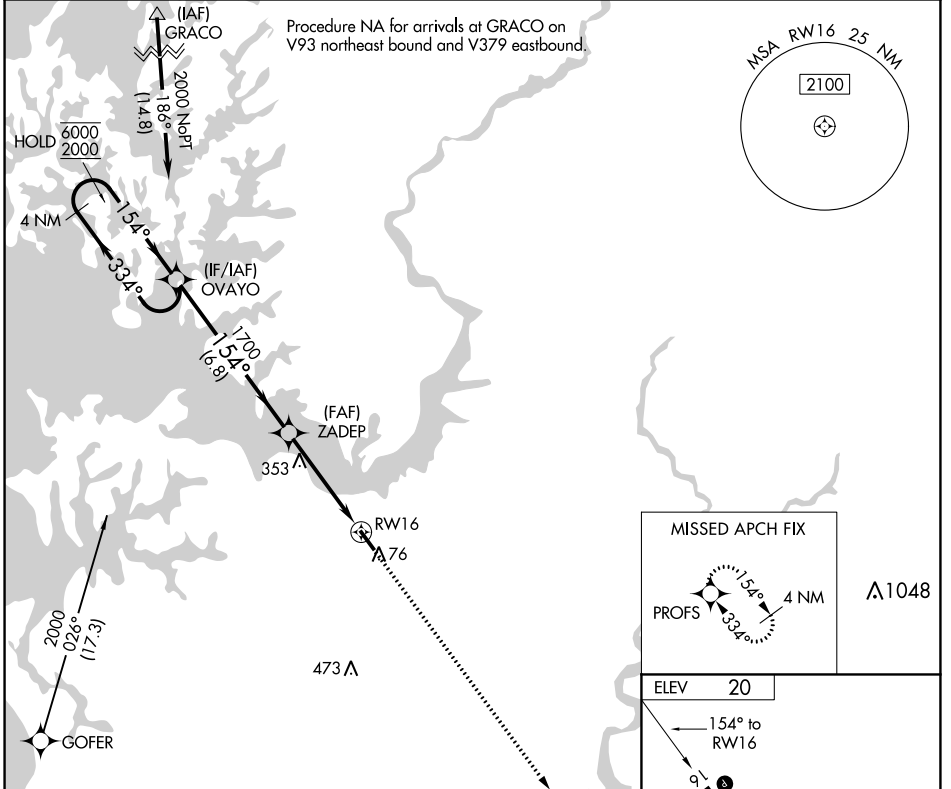

RNAV (GPS)-A

CAMBRIDGE-DORCHESTER RGNL (CGE)

APP CRS	Rwy Idg	N/A
154°	TDZE	N/A
	Apt Elev	20

RNP APCH.		MISSED APPROACH: Climb to 2000 direct PROFS and hold.
<p>▼ Circling Rwy 16 NA at night.</p> <p>▲ Rwy 16 helicopter visibility reduction below 1 SM NA.</p>		

AWOS-3 120.675	PATUXENT APP CON ★ 121.0 250.3	UNICOM 122.7 (CTAF)	121.9 0
--------------------------	--	-------------------------------	----------------

CATEGORY	A	B	C	D
C CIRCLING	740-1	720 (800-1)	740-2 720 (800-2)	780-2½ 760 (800-2½)

NE-3, 02 DEC 2021 to 30 DEC 2021

NE-3, 02 DEC 2021 to 30 DEC 2021