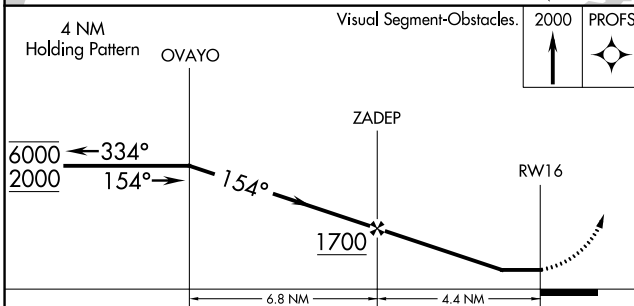

RNAV (GPS)-A

CAMBRIDGE-DORCHESTER RGNL (CGE)

APP CRS	Rwy Idg	N/A
154°	TDZE	N/A
	Apt Elev	20

RNP APCH.		MISSED APPROACH: Climb to 2000 direct PROFS and hold.
▼ Circling Rwy 16 NA at night. ▲ Rwy 16 helicopter visibility reduction below 1 SM NA.		

AWOS-3 120.675	PATUXENT APP CON ★ 121.0 250.3	UNICOM 122.7 (CTAF)	121.9 0

CATEGORY	A	B	C	D
C CIRCLING	740-1	720 (800-1)	740-2 720 (800-2)	780-2½ 760 (800-2½)