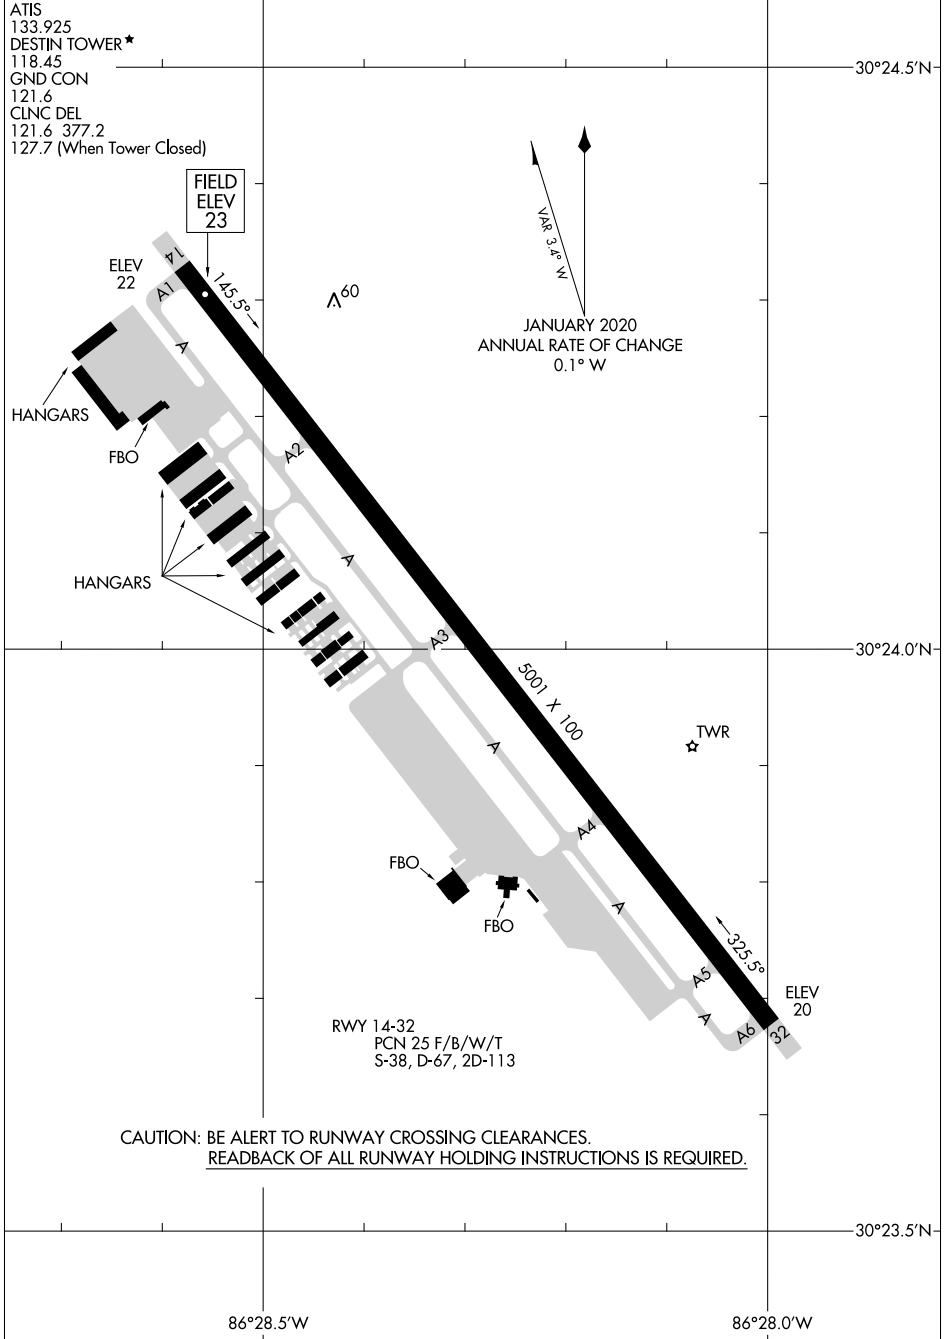

# AIRPORT DIAGRAM

AL-5680 (FAA)

DESTIN EXEC (DTS)  
DESTIN, FLORIDA

SE-3, 02 DEC 2021 to 30 DEC 2021

SE-3, 02 DEC 2021 to 30 DEC 2021