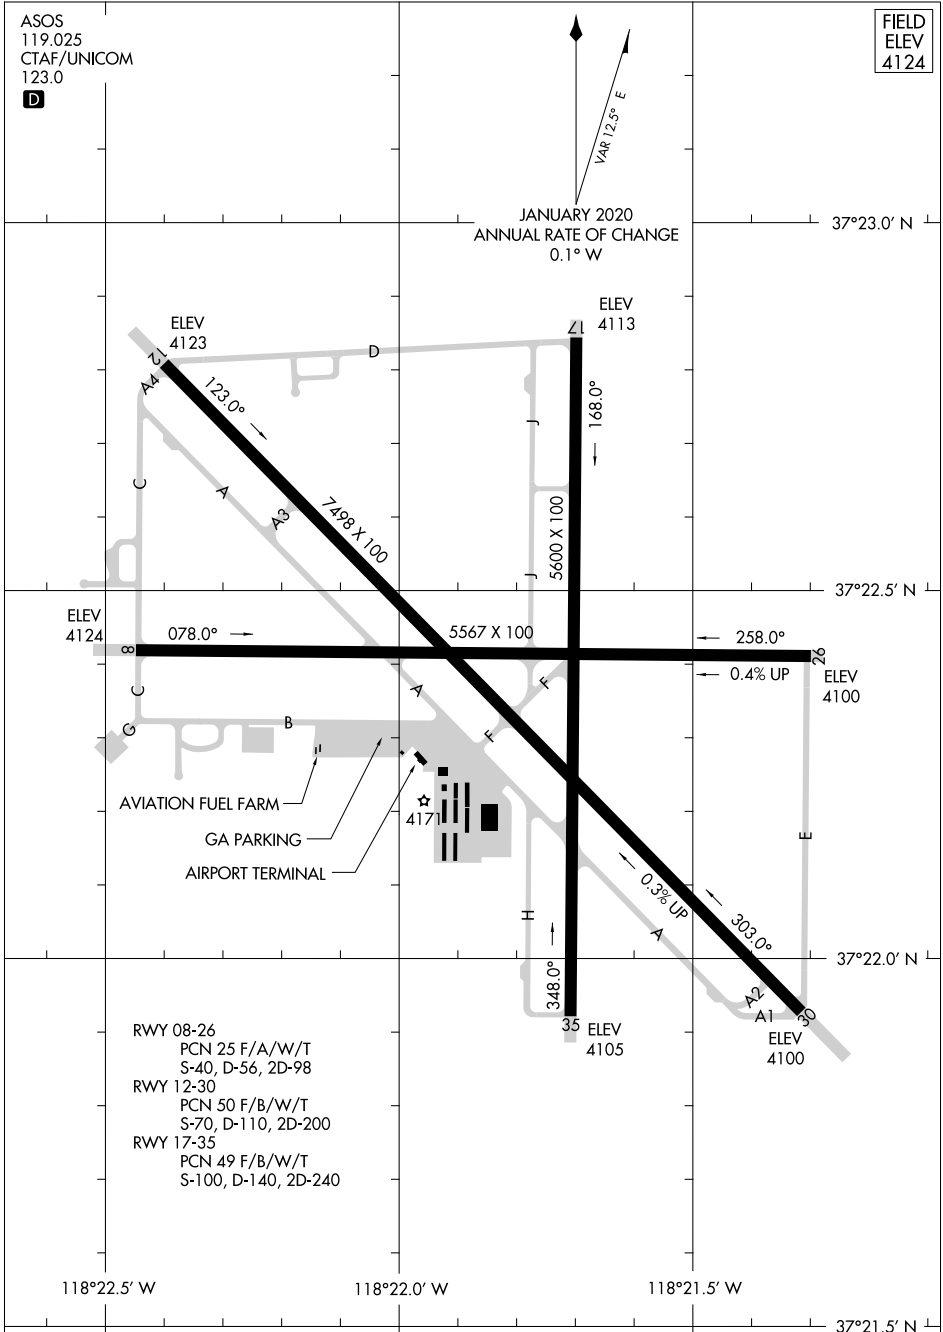

21224

# AIRPORT DIAGRAM

AL-5737 (FAA)

BISHOP (BIH)  
BISHOP, CALIFORNIA

ASOS  
119.025  
CTAF/UNICOM  
123.0

FIELD  
ELEV  
4124

JANUARY 2020  
ANNUAL RATE OF CHANGE  
0.1° W

SW-2, 02 DEC 2021 to 30 DEC 2021

SW-2, 02 DEC 2021 to 30 DEC 2021

RWY 08-26  
PCN 25 F/A/W/T  
S-40, D-56, 2D-98

RWY 12-30  
PCN 50 F/B/W/T  
S-70, D-110, 2D-200

RWY 17-35  
PCN 49 F/B/W/T  
S-100, D-140, 2D-240

# AIRPORT DIAGRAM

21224

BISHOP, CALIFORNIA  
BISHOP (BIH)