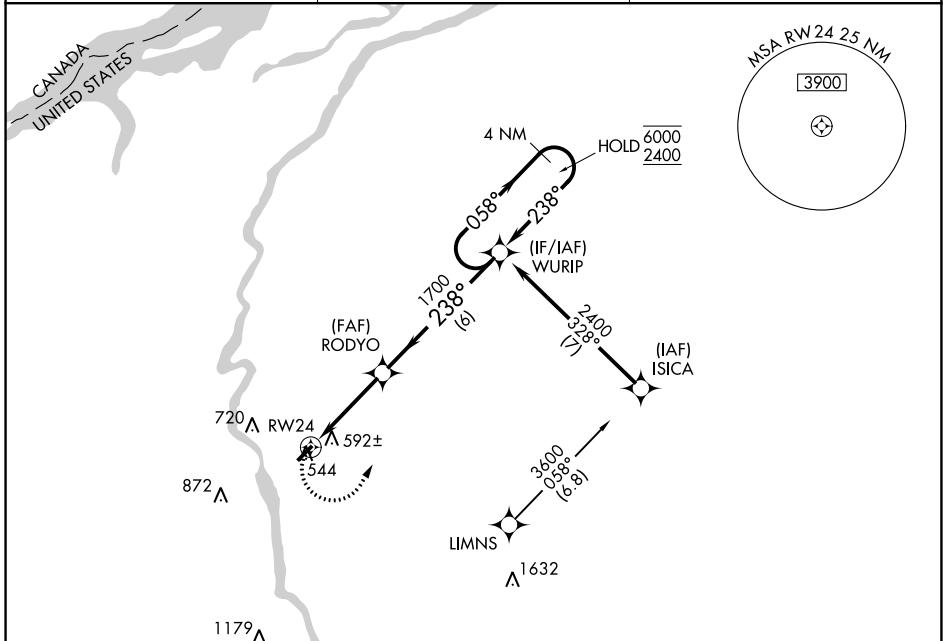

APP CRS	Rwy Idg	3703
238°	TDZE	474
	Apt Elev	474

RNAV (GPS) RWY 24

POTSDAM MUNI/DAMON FIELD (PTD)

RNP APCH.	MISSED APPROACH: Climbing left turn to 2400 direct WURIP and hold.
Rwy 24 helicopter visibility reduction below 3/4 SM NA.	

AWOS-3P 118.325	BOSTON CENTER 135.25 377.1	UNICOM 122.8 (CTAF) 0
---------------------------	--------------------------------------	---------------------------------

NE-2, 02 DEC 2021 to 30 DEC 2021

NE-2, 02 DEC 2021 to 30 DEC 2021