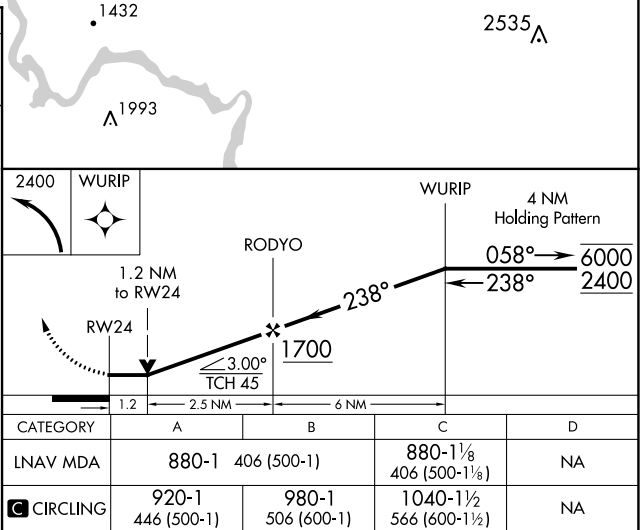

APP CRS	Rwy Idg	3703
238°	TDZE	474
	Apt Elev	474

RNAV (GPS) RWY 24

POTSDAM MUNI/DAMON FIELD (PTD)

RNP APCH.	MISSED APPROACH: Climbing left turn to 2400 direct WURIP and hold.
Rwy 24 helicopter visibility reduction below 3/4 SM NA.	

AWOS-3P 118.325	BOSTON CENTER 135.25 377.1	UNICOM 122.8 (CTAF) 0
---------------------------	--------------------------------------	---------------------------------

NE-2, 02 DEC 2021 to 30 DEC 2021

NE-2, 02 DEC 2021 to 30 DEC 2021