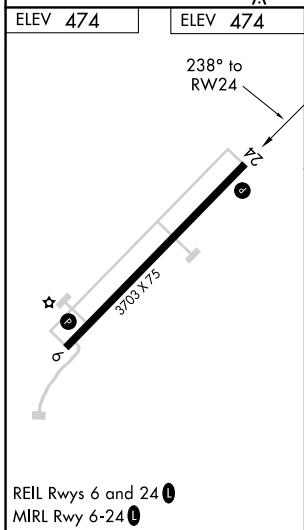

APP CRS	Rwy Idg	3703
238°	TDZE	474
	Apt Elev	474

RNAV (GPS) RWY 24

POTSDAM MUNI/DAMON FIELD (PTD)

RNP APCH.	MISSED APPROACH: Climbing left turn to 2400 direct WURIP and hold.
Rwy 24 helicopter visibility reduction below 3/4 SM NA.	

AWOS-3P 118.325	BOSTON CENTER 135.25 377.1	UNICOM 122.8 (CTAF) 0

NE-2, 02 DEC 2021 to 30 DEC 2021

NE-2, 02 DEC 2021 to 30 DEC 2021