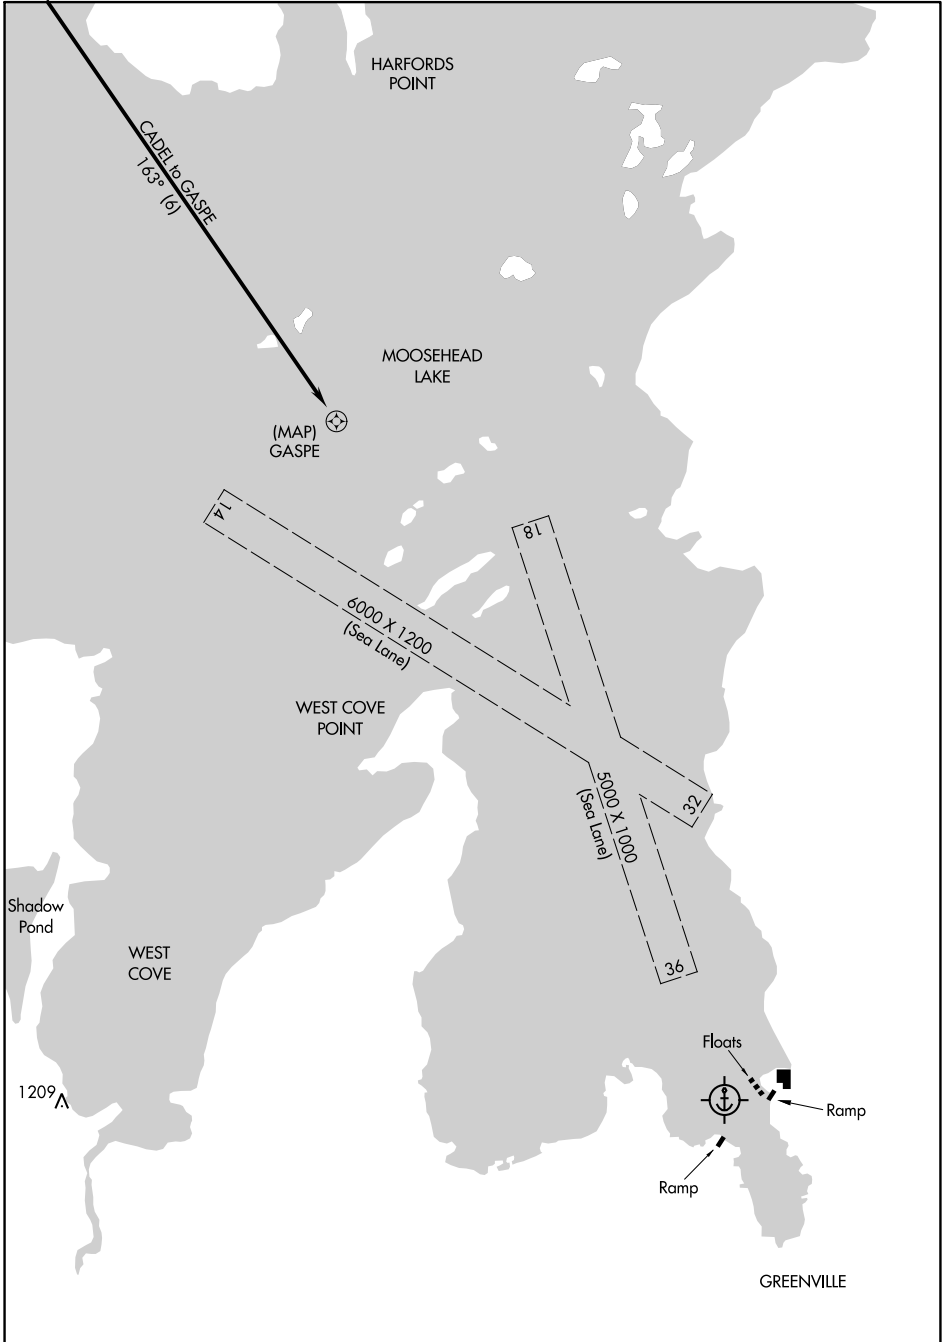

21140

RNAV (GPS)-B LANDING

AL-5935 (FAA)

MOOSEHEAD AERO MARINE (52B)
GREENVILLE, MAINE

NE-1, 02 DEC 2021 to 30 DEC 2021

NE-1, 02 DEC 2021 to 30 DEC 2021

RNAV (GPS)-B LANDING

45°28'N-69°36'W

GREENVILLE, MAINE
MOOSEHEAD AERO MARINE (52B)

Orig-B 20MAY21