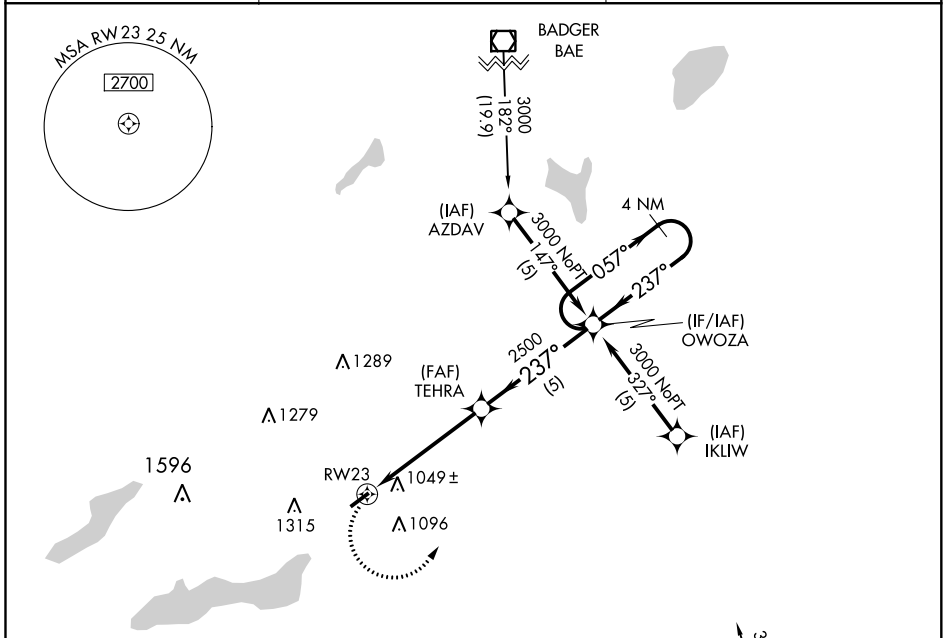

APP CRS 237°	Rwy Idg 4100
	TDZE 835
	Apt Elev 835

RNAV (GPS) RWY 23

GRAND GENEVA RESORT (C02)

<p>▼ NA</p> <p>DME/DME RNP-0.3 NA. Procedure NA at night. Rwy 23 helicopter visibility reduction below 1 SM NA. Use Kenosha altimeter setting.</p>	<p>MISSED APPROACH: Climbing left turn to 3000 direct OWOZA and hold.</p>
---	---

<p>ENW ASOS 127.175</p>	<p>MILWAUKEE APP CON 135.875</p>	<p>UNICOM 122.8 (CTAF)</p>
------------------------------------	---	---------------------------------------

ELEV 835	TDZE 835
----------	----------

CATEGORY	A	B	C	D
LNAV MDA	1360-1	525 (600-1)	1360-1½ 525 (600-1½)	NA
CIRCLING	1500-1 665 (700-1)	1520-1 685 (700-1)	1740-2¾ 905 (1000-2¾)	NA

EC-3, 02 DEC 2021 to 30 DEC 2021

EC-3, 02 DEC 2021 to 30 DEC 2021