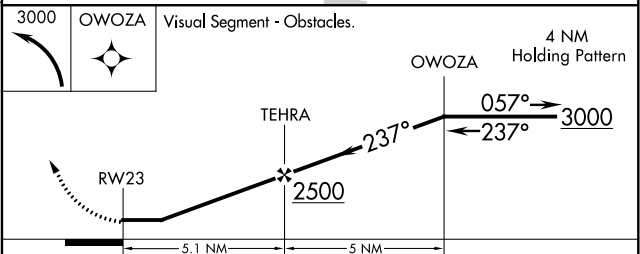

CATEGORY	A	B	C	D
LNAV MDA	1360-1	525 (600-1)	1360-1½ 525 (600-1½)	NA
CIRCLING	1500-1 665 (700-1)	1520-1 685 (700-1)	1740-2¾ 905 (1000-2¾)	NA

EC-3, 02 DEC 2021 to 30 DEC 2021

EC-3, 02 DEC 2021 to 30 DEC 2021