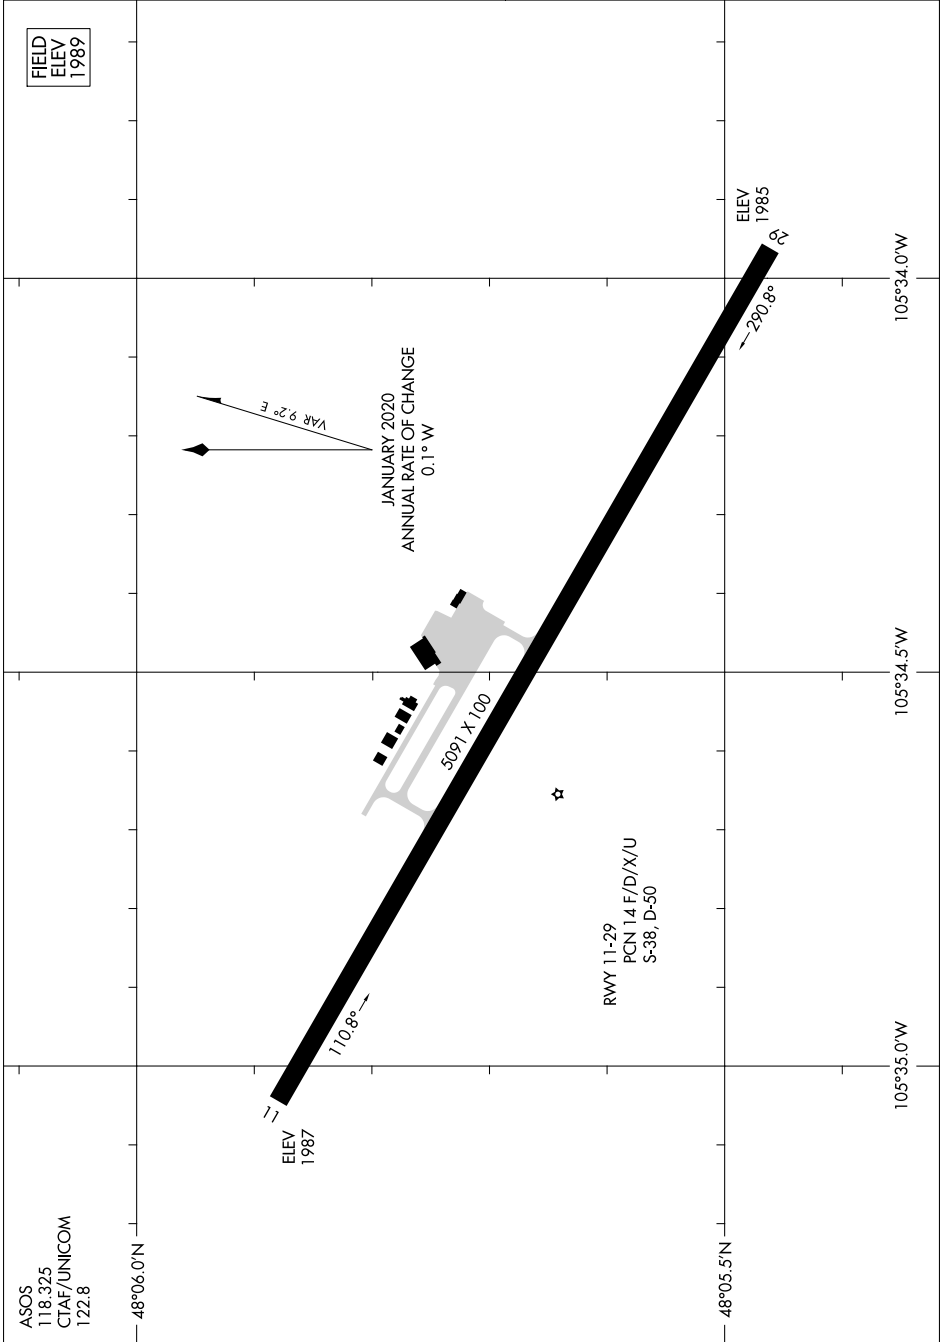

20086

AIRPORT DIAGRAM

AL-6018 (FAA)

L M CLAYTON (OLF)
WOLF POINT, MONTANA

NW-1, 02 DEC 2021 to 30 DEC 2021

NW-1, 02 DEC 2021 to 30 DEC 2021

AIRPORT DIAGRAM

20086

WOLF POINT, MONTANA
L M CLAYTON (OLF)