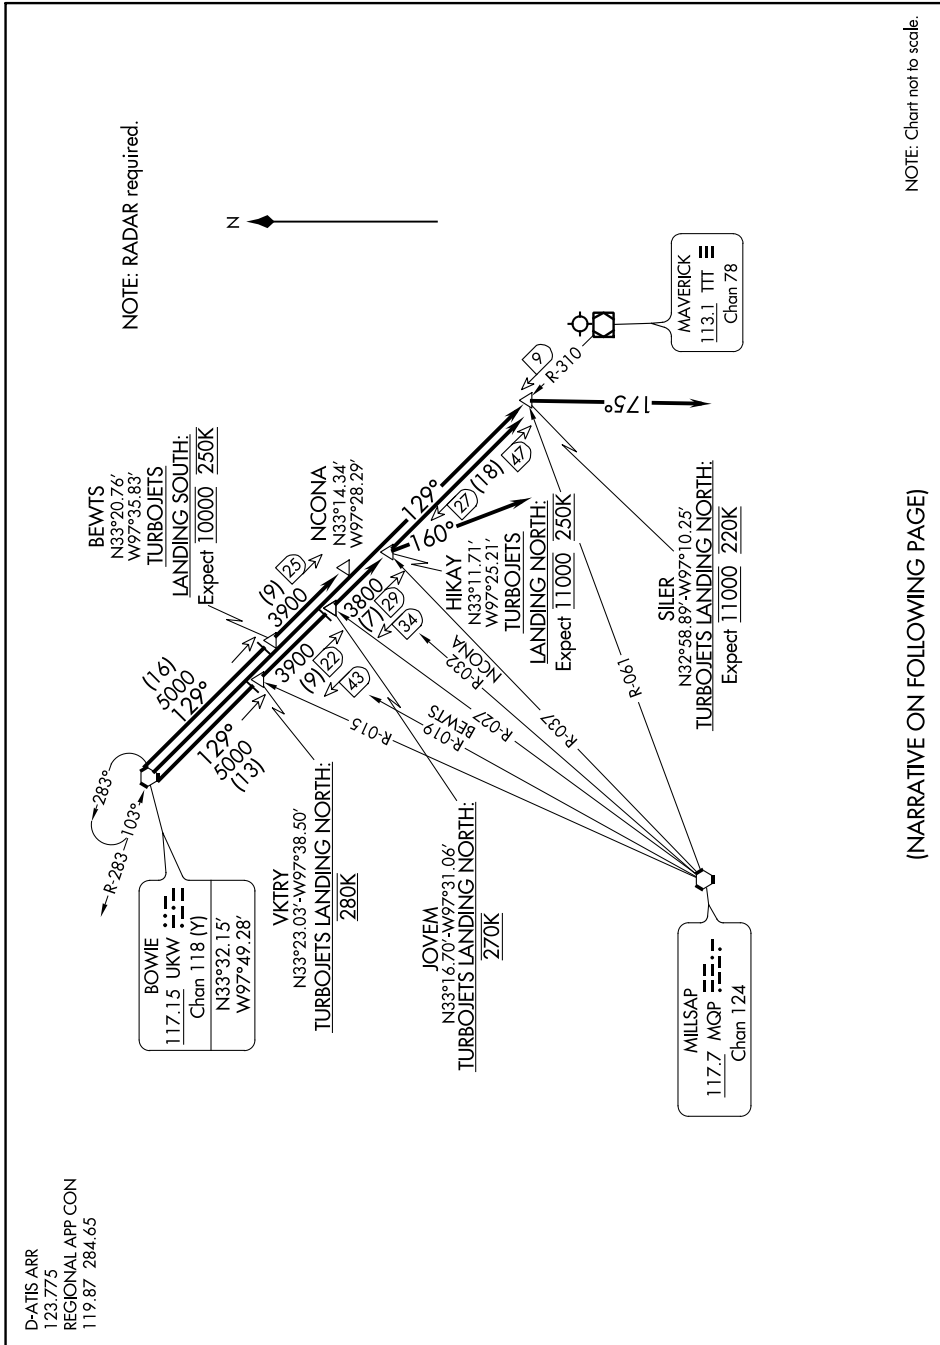

# BOWIE FIVE ARRIVAL

## Arrival Routes

SC-2, 02 DEC 2021 to 30 DEC 2021

NOTE: Chart not to scale.

(NARRATIVE ON FOLLOWING PAGE)

SC-2, 02 DEC 2021 to 30 DEC 2021

## Arrival Routes