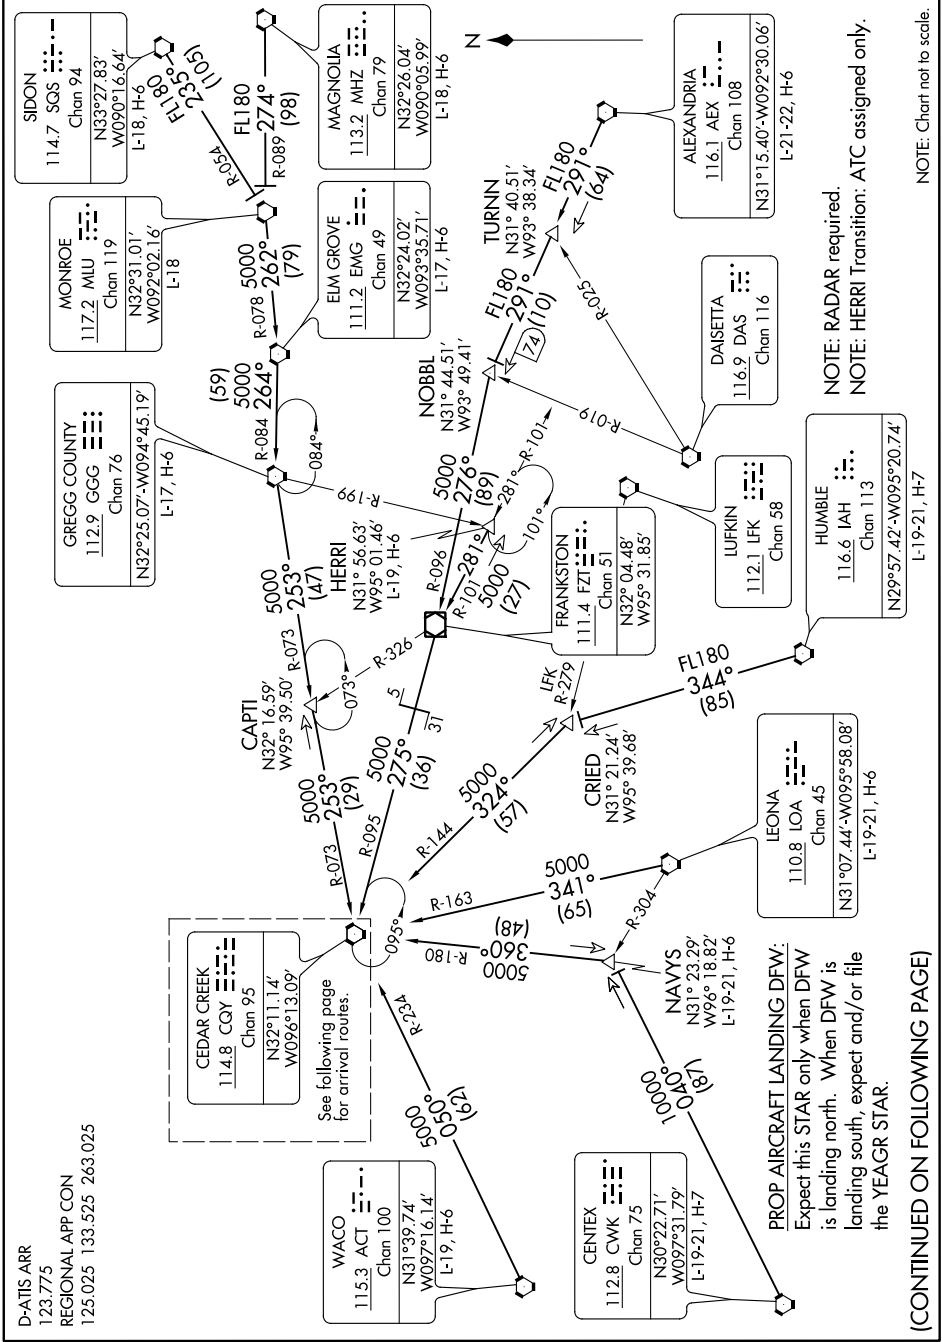

CEDAR CREEK ONE ARRIVAL Transition Routes

SC-2, 02 DEC 2021 to 30 DEC 2021

(CONTINUED ON FOLLOWING PAGE)

SC-2, 02 DEC 2021 to 30 DEC 2021

CEDAR CREEK ONE ARRIVAL Transition Routes