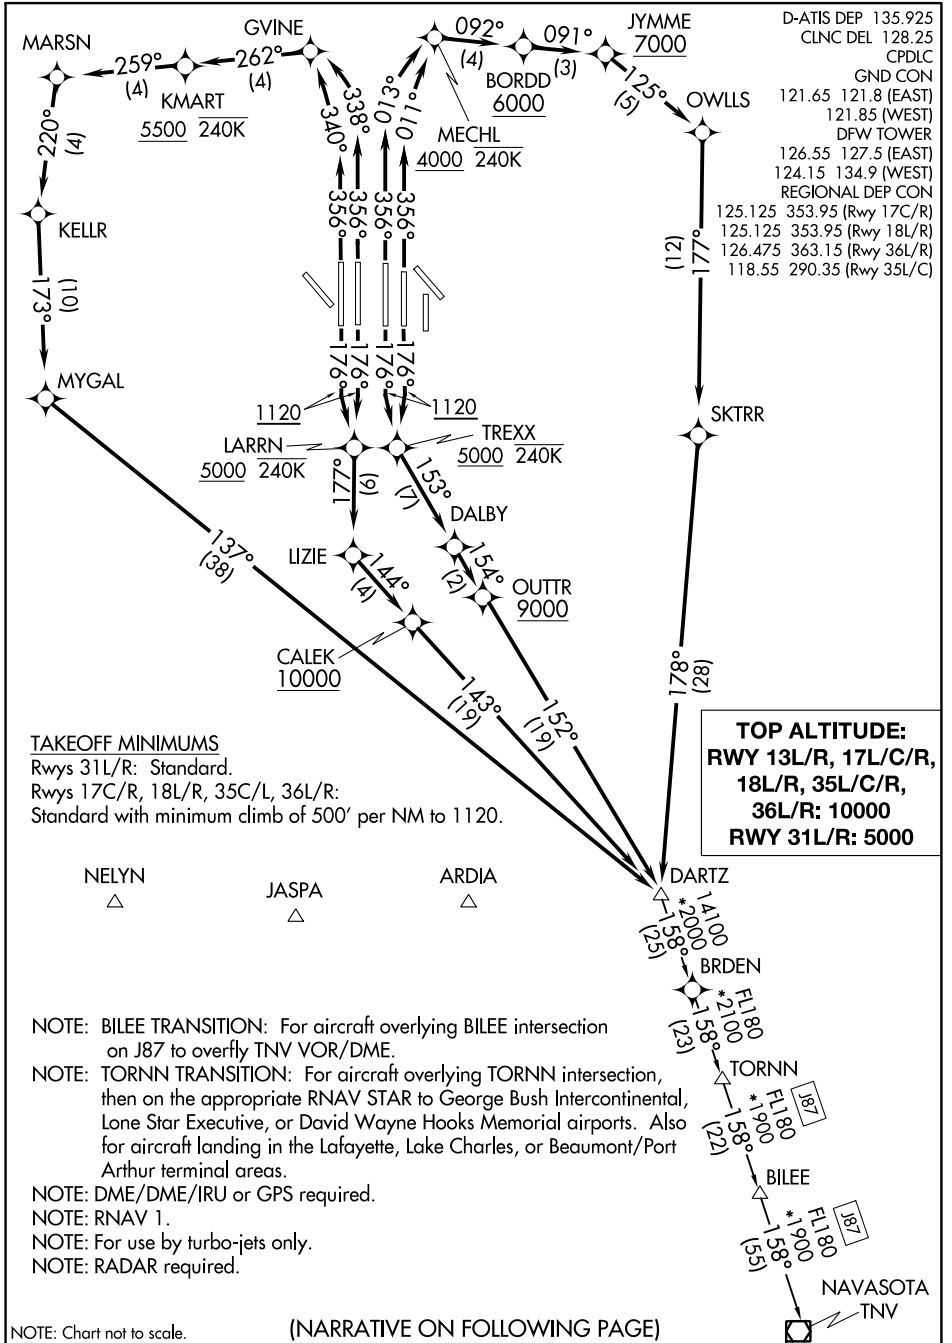

(DARTZ8.DARTZ) 19283

AL-6039 (FAA)

DALLAS-FORT WORTH INTL (DFW)

# DARTZ EIGHT DEPARTURE (RNAV)

DALLAS-FORT WORTH, TEXAS

SC-2, 02 DEC 2021 to 30 DEC 2021

SC-2, 02 DEC 2021 to 30 DEC 2021

# DARTZ EIGHT DEPARTURE (RNAV)

(DARTZ8.DARTZ) 10OCT19

DALLAS-FORT WORTH, TEXAS

DALLAS-FORT WORTH INTL (DFW)