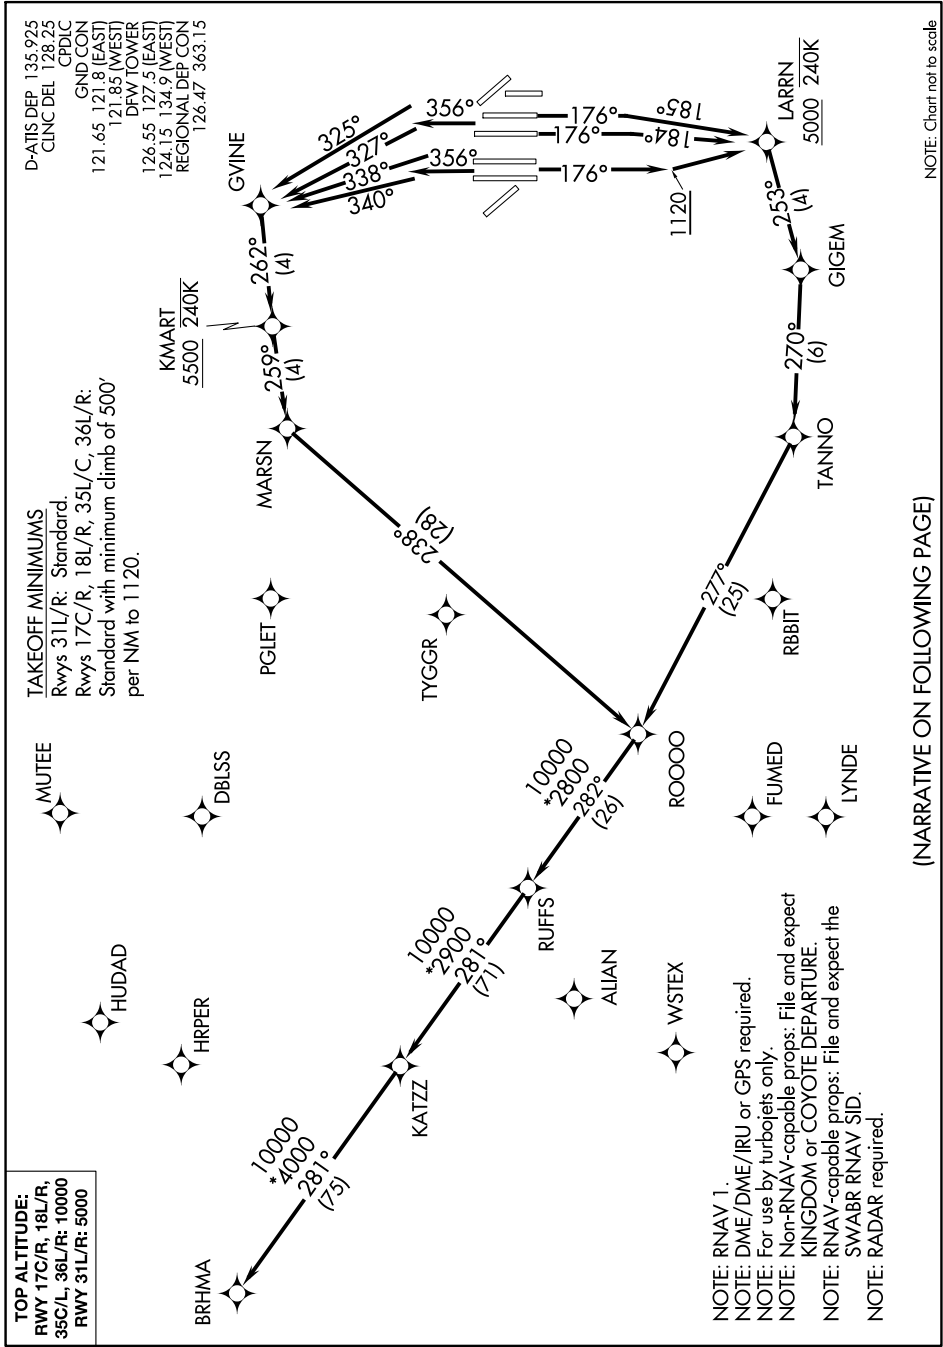

KATZZ TWO DEPARTURE (RNAV)

DALLAS-FORT WORTH, TEXAS

SC-2, 02 DEC 2021 to 30 DEC 2021

NOTE: Chart not to scale

(NARRATIVE ON FOLLOWING PAGE)

SC-2, 02 DEC 2021 to 30 DEC 2021

KATZZ TWO DEPARTURE (RNAV)

(KATZZ2.KATZZ) 04FEB16

DALLAS-FORT WORTH, TEXAS

DALLAS-FORT WORTH INTL (DFW)