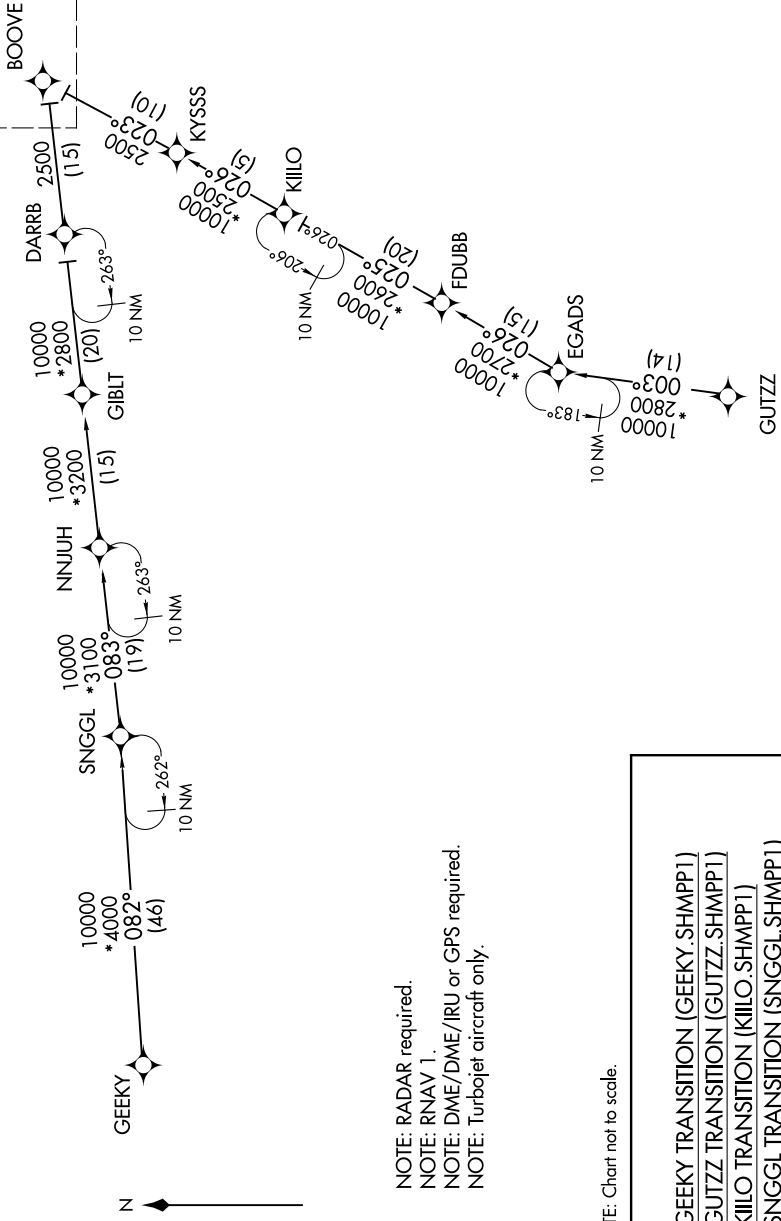

SHMPP ONE ARRIVAL (RNAV) Transition Routes

SC-2, 02 DEC 2021 to 30 DEC 2021

D-ATIS ARR
123.775
REGIONAL APP CON
119.875 284.65

- NOTE: RADAR required.
- NOTE: RNAV 1.
- NOTE: DME/DME/IRU or GPS required.
- NOTE: Turbojet aircraft only.

NOTE: Chart not to scale.

- GEEKY TRANSITION (GEEKY.SHMPP1)
- GUTZZ TRANSITION (GUTZZ.SHMPP1)
- KILLO TRANSITION (KILLO.SHMPP1)
- SNGGL TRANSITION (SNGGL.SHMPP1)

(CONTINUED ON FOLLOWING PAGE)
(NARRATIVE ON FOLLOWING PAGE)

SC-2, 02 DEC 2021 to 30 DEC 2021