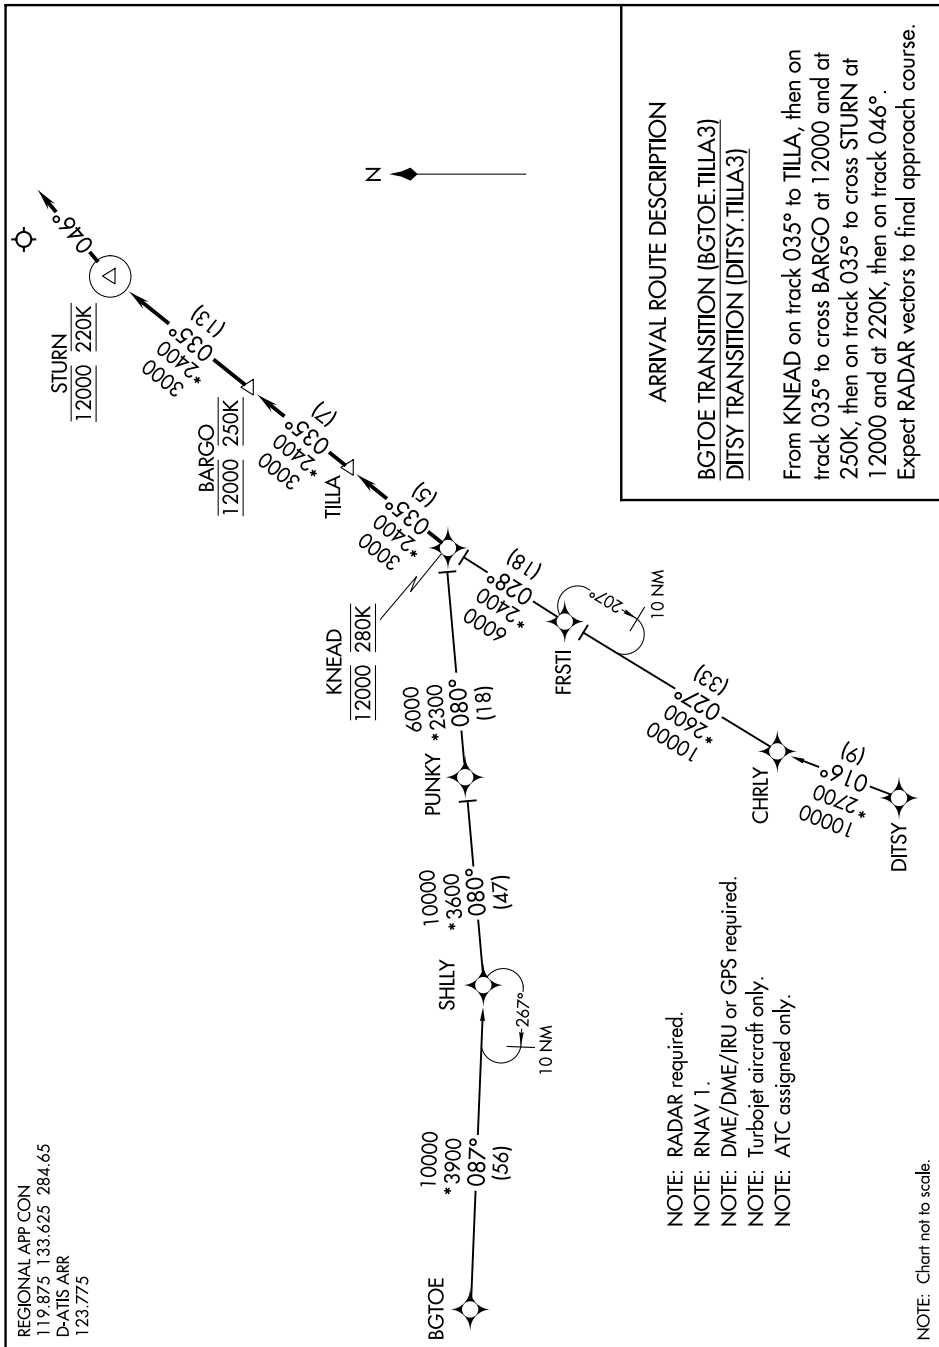

# TILLA THREE ARRIVAL (RNAV)

SC-2, 02 DEC 2021 to 30 DEC 2021

REGIONAL APP CON  
119.875 133.625 284.65  
D-ATIS ARR  
123.775

# TILLA THREE ARRIVAL (RNAV)

(KNEAD.TILLA3) 31MAR16

SC-2, 02 DEC 2021 to 30 DEC 2021