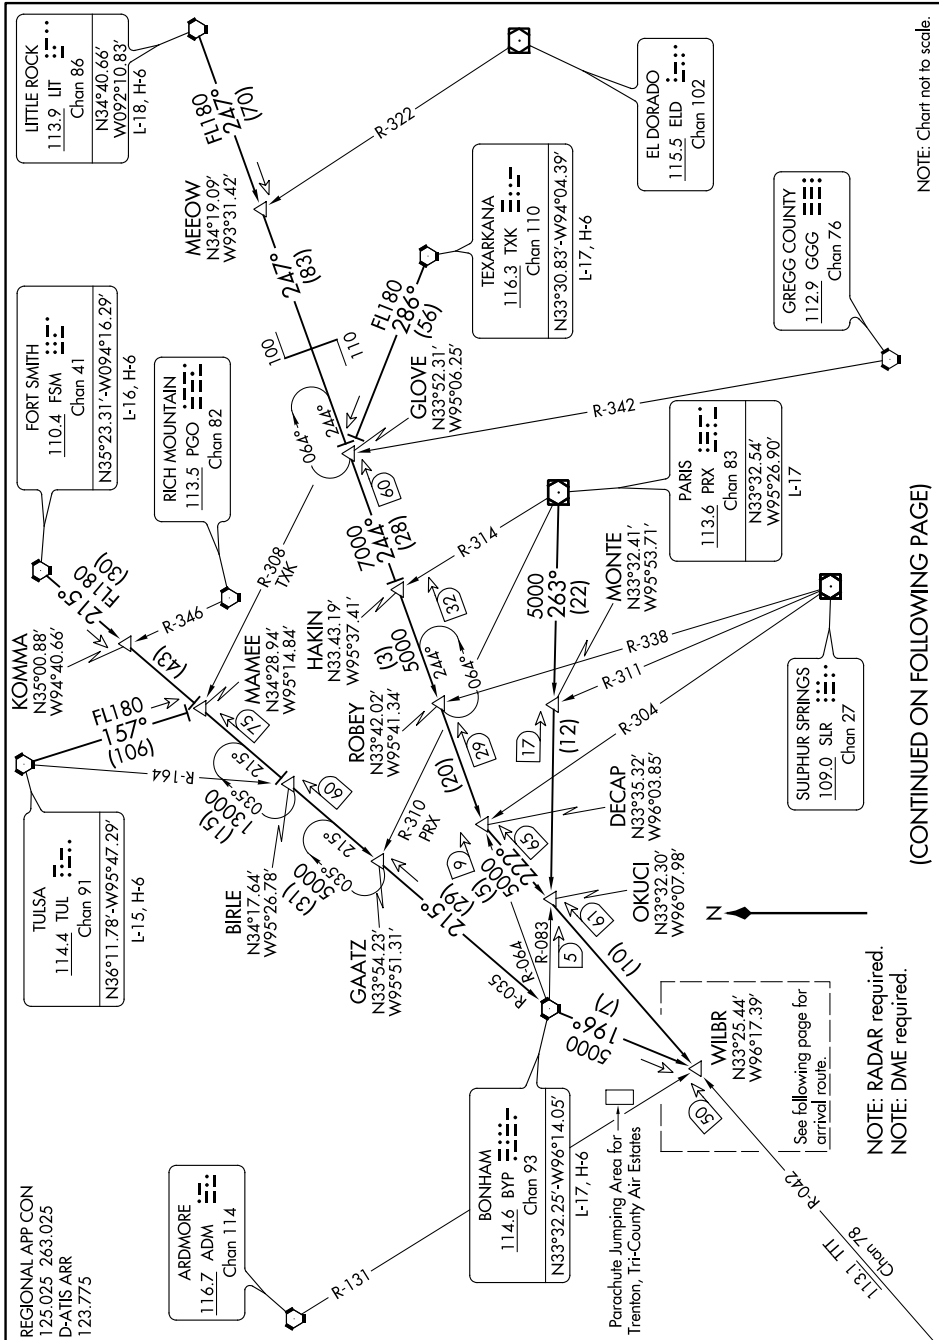

WILBR SIX ARRIVAL

Transition Routes

DALLAS-FORT WORTH, TEXAS

SC-2, 02 DEC 2021 to 30 DEC 2021

NOTE: Chart not to scale.

(CONTINUED ON FOLLOWING PAGE)

SC-2, 02 DEC 2021 to 30 DEC 2021

WILBR SIX ARRIVAL

Transition Routes

DALLAS-FORT WORTH, TEXAS

NOTE: RADAR required.
NOTE: DME required.

See following page for arrival route.