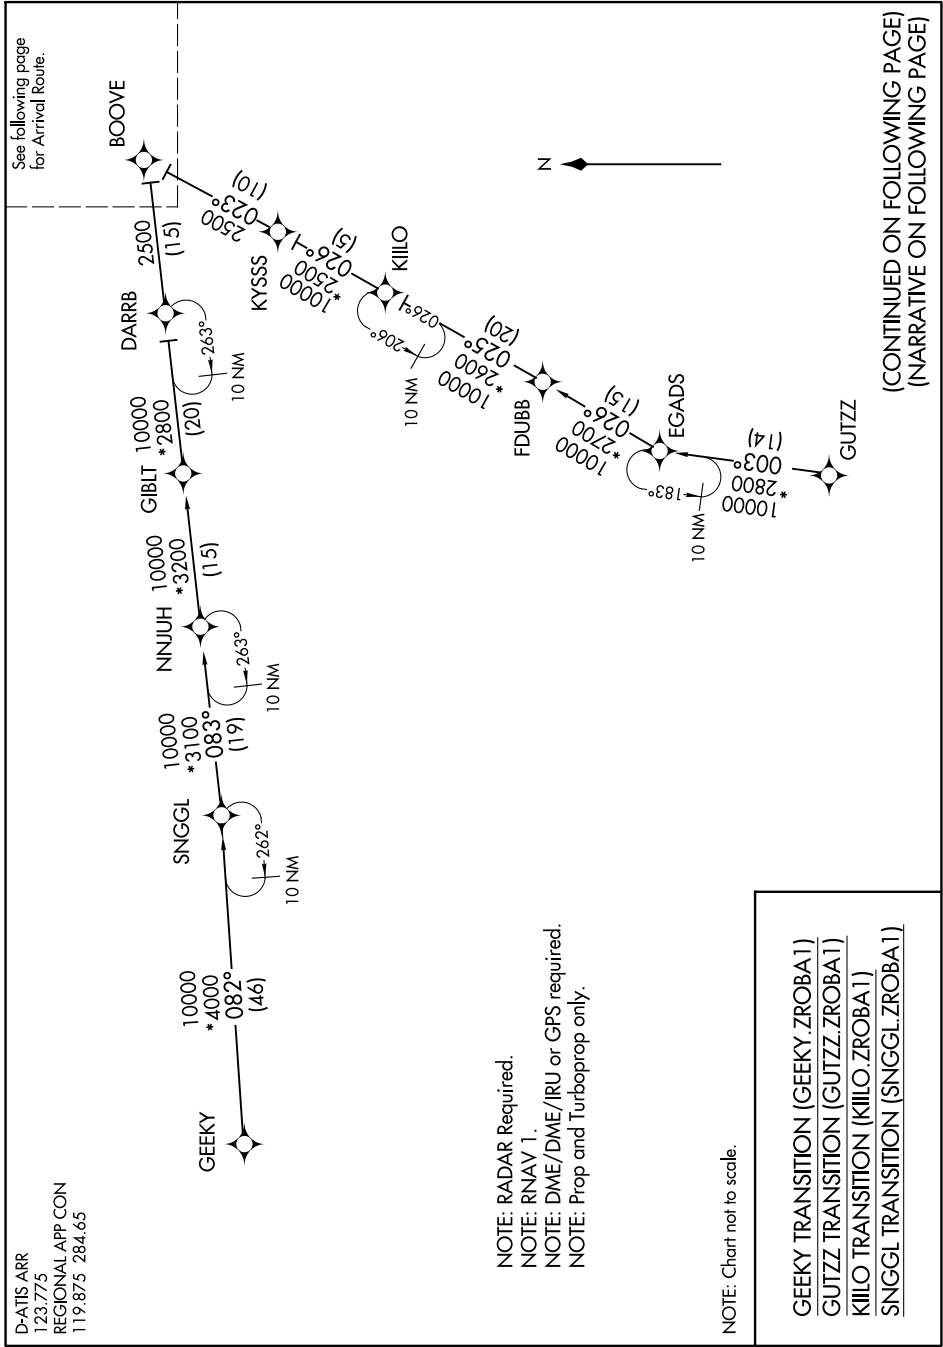

# ZROBA ONE ARRIVAL (RNAV) Transition Routes

D-ATIS ARR  
123.775  
REGIONAL APP CON  
119.875 284.65

- NOTE: RADAR Required.
- NOTE: RNAV 1.
- NOTE: DME/DME/IRU or GPS required.
- NOTE: Prop and Turboprop only.

NOTE: Chart not to scale.

GEEKY TRANSITION (GEEKY.ZROBA1)  
GUTZZ TRANSITION (GUTZZ.ZROBA1)  
KIILLO TRANSITION (KIILLO.ZROBA1)  
SNGGL TRANSITION (SNGGL.ZROBA1)

(CONTINUED ON FOLLOWING PAGE)  
(NARRATIVE ON FOLLOWING PAGE)

# ZROBA ONE ARRIVAL (RNAV) Transition Routes