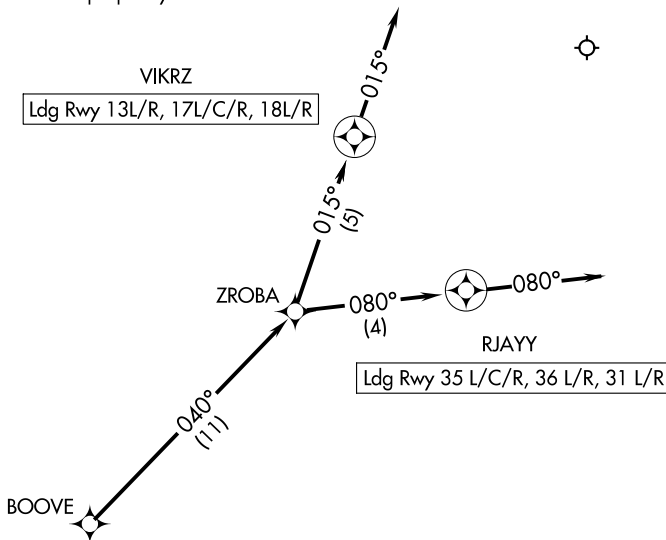

ZROBA ONE ARRIVAL (RNAV) Arrival Route

D-ATIS ARR
123.775
REGIONAL APP CON
119.875 284.65

NOTE: RADAR Required.
NOTE: RNAV 1.
NOTE: DME/DME/IRU or GPS required.
NOTE: Prop and Turboprop only.

NOTE: Chart not to scale.

ARRIVAL ROUTE DESCRIPTION

From BOOVE on track 040° to ZROBA.

Landing RUNWAYS 13L/R, 17L/C/R, 18L/R: From ZROBA on track 015° to VIKRZ, then on track 015°. Expect RADAR vectors to final approach course.

Landing RUNWAYS 35L/C/R, 36L/R, 31L/R: From ZROBA on track 080° to RJAYY, then on track 080°. Expect RADAR vectors to final approach course.

SC-2, 02 DEC 2021 to 30 DEC 2021

SC-2, 02 DEC 2021 to 30 DEC 2021