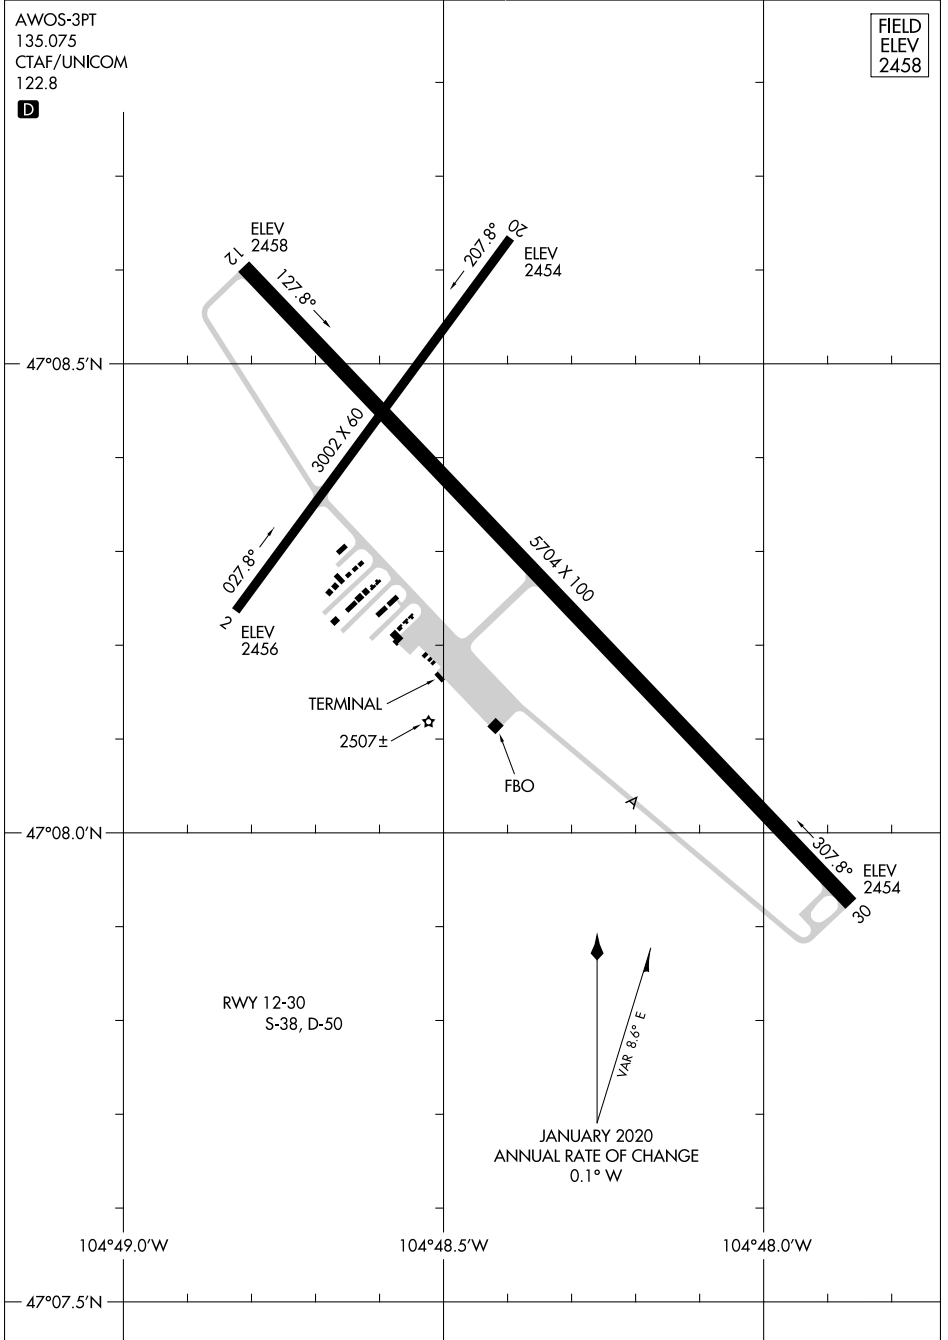

20086

AIRPORT DIAGRAM

AL-6078 (FAA)

DAWSON COMMUNITY (GDV)
GLENDDIVE, MONTANA

AWOS-3PT
135.075
CTAF/UNICOM
122.8

FIELD
ELEV
2458

D

NW-1, 02 DEC 2021 to 30 DEC 2021

NW-1, 02 DEC 2021 to 30 DEC 2021

AIRPORT DIAGRAM

20086

GLENDDIVE, MONTANA
DAWSON COMMUNITY (GDV)