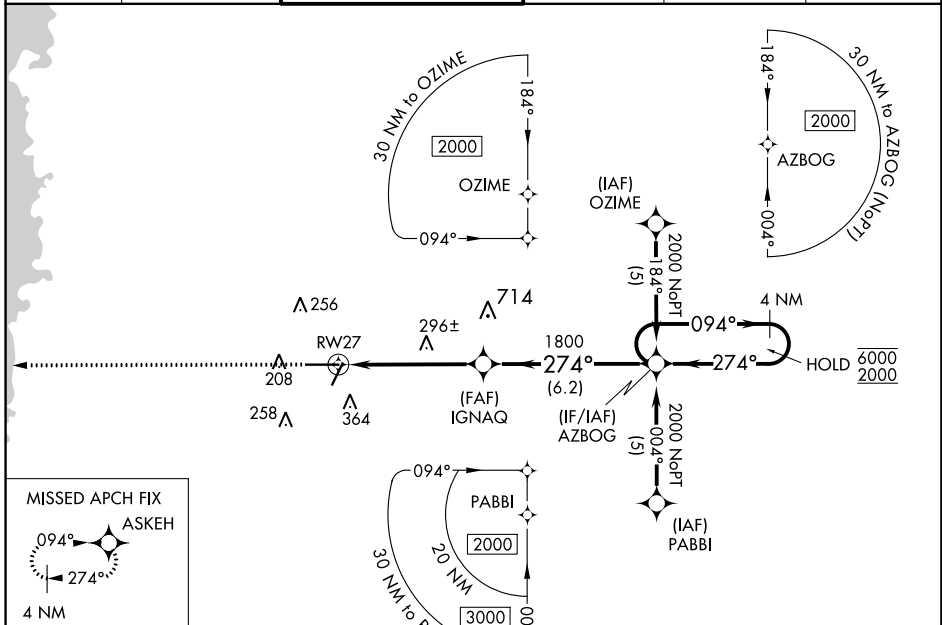

WAAS CH 86408 W27A	APP CRS 274°	Rwy Idg TDZE Apt Elev	7001 69 76
--	------------------------	-----------------------------	---------------------------------------

RNAV (GPS) RWY 27

BROOKSVILLE-TAMPA BAY RGNL (BKV)

RNP APCH.		MISSED APPROACH: Climb to 2000 direct ASKEH and hold.	
<p>▽ Rwy 27 helicopter visibility reduction below 3/4 SM NA. For uncompensated Baro-VNAV systems, LNAV/VNAV NA below -15°C or above 48°C.</p>			
ASOS 134.725	TAMPA APP CON 125.3 316.05	BROOKSVILLE TOWER ★ 118.55 (CTAF) 0	GND CON 121.4
		CLNC DEL 119.125	UNICOM 123.0

ELEV 76	TDZE 69
---------	---------

CATEGORY	A	B	C	D
LPV DA		442-1¼	373 (400-1¼)	
LNAV/VNAV DA		595-1¾	526 (600-1¾)	
LNAV MDA	620-1	551 (600-1)	620-1½ 551 (600-1½)	620-1¾ 551 (600-1¾)

SE-3, 02 DEC 2021 to 30 DEC 2021

SE-3, 02 DEC 2021 to 30 DEC 2021