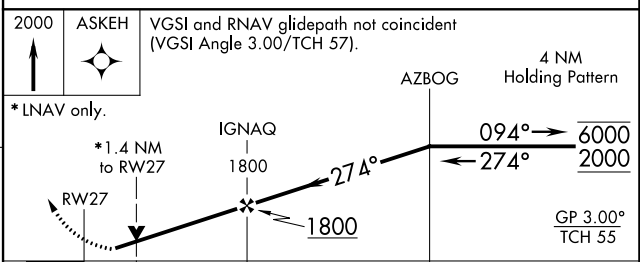

CATEGORY	A	B	C	D
LPV DA		442-1¼	373 (400-1¼)	
LNAV/VNAV DA		595-1¾	526 (600-1¾)	
LNAV MDA	620-1	551 (600-1)	620-1½ 551 (600-1½)	620-1¾ 551 (600-1¾)

SE-3, 02 DEC 2021 to 30 DEC 2021

SE-3, 02 DEC 2021 to 30 DEC 2021