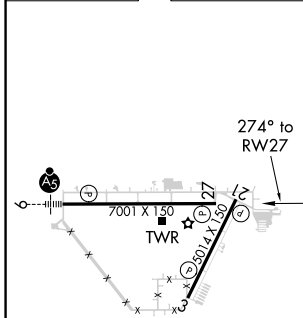

CATEGORY	A	B	C	D
LPV DA		442-1¼	373 (400-1¼)	
LNAV/VNAV DA		595-1¾	526 (600-1¾)	
LNAV MDA	620-1	551 (600-1)	620-1½ 551 (600-1½)	620-1¾ 551 (600-1¾)

SE-3, 02 DEC 2021 to 30 DEC 2021

SE-3, 02 DEC 2021 to 30 DEC 2021