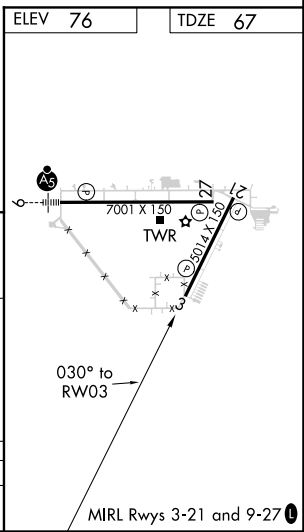

RNAV (GPS) RWY 3

BROOKSVILLE-TAMPA BAY RGNL (BKV)

APP CRS	Rwy Idg	5014
030°	TDZE	67
	Apt Elev	76

RNP APCH.

⚠ When local altimeter setting not received, use Tampa Intl altimeter setting and increase all MDA 80 feet and increase LNAV Cat D visibility ¼ mile.

MISSED APPROACH: Climb to 2000 direct COJLA and hold.

ASOS 134.725	TAMPA APP CON 125.3 316.05	BROOKSVILLE TOWER ★ 118.55 (CTAF) 0	GND CON 121.4	CLNC DEL 119.125	UNICOM 123.0
------------------------	--------------------------------------	--	-------------------------	----------------------------	------------------------