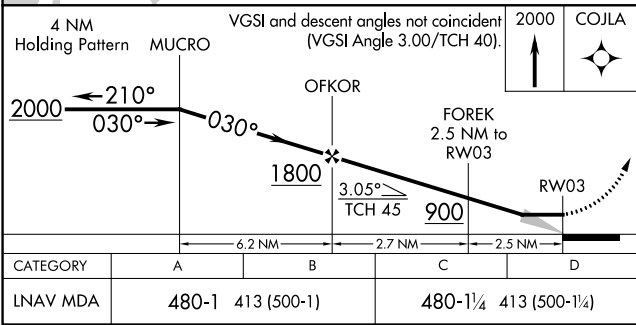

RNAV (GPS) RWY 3

BROOKSVILLE-TAMPA BAY RGNL (BKV)

APP CRS	Rwy Idg	5014
030°	TDZE	67
	Apt Elev	76

RNP APCH.

⚠ When local altimeter setting not received, use Tampa Intl altimeter setting and increase all MDA 80 feet and increase LNAV Cat D visibility ¼ mile.

MISSED APPROACH: Climb to 2000 direct COJLA and hold.

ASOS 134.725	TAMPA APP CON 125.3 316.05	BROOKSVILLE TOWER ★ 118.55 (CTAF) 0	GND CON 121.4	CLNC DEL 119.125	UNICOM 123.0
------------------------	--------------------------------------	--	-------------------------	----------------------------	------------------------