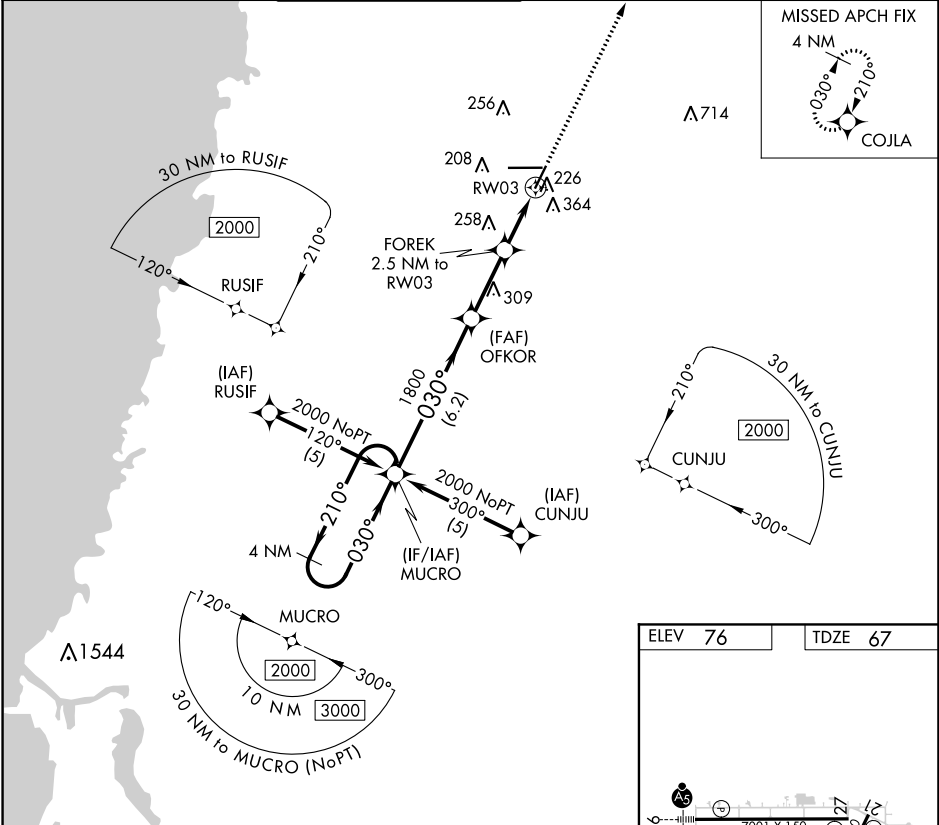

RNAV (GPS) RWY 3

BROOKSVILLE-TAMPA BAY RGNL (BKV)

APP CRS	Rwy Idg	5014
030°	TDZE	67
	Apt Elev	76

RNP APCH.

⚠ When local altimeter setting not received, use Tampa Intl altimeter setting and increase all MDA 80 feet and increase LNAV Cat D visibility ¼ mile.

MISSED APPROACH: Climb to 2000 direct COJLA and hold.

ASOS 134.725	TAMPA APP CON 125.3 316.05	BROOKSVILLE TOWER ★ 118.55 (CTAF) 0	GND CON 121.4	CLNC DEL 119.125	UNICOM 123.0
------------------------	--------------------------------------	--	-------------------------	----------------------------	------------------------

SE-3, 02 DEC 2021 to 30 DEC 2021

SE-3, 02 DEC 2021 to 30 DEC 2021