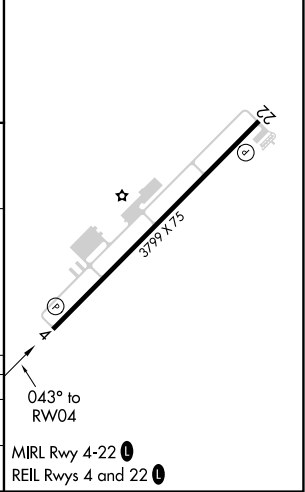

CATEGORY	A	B	C	D
LNAV MDA	680-1	603 (700-1)	NA	
C CIRCLING	760-1 682 (700-1)	820-1 742 (800-1)	NA	

SC-4, 02 DEC 2021 to 30 DEC 2021

SC-4, 02 DEC 2021 to 30 DEC 2021