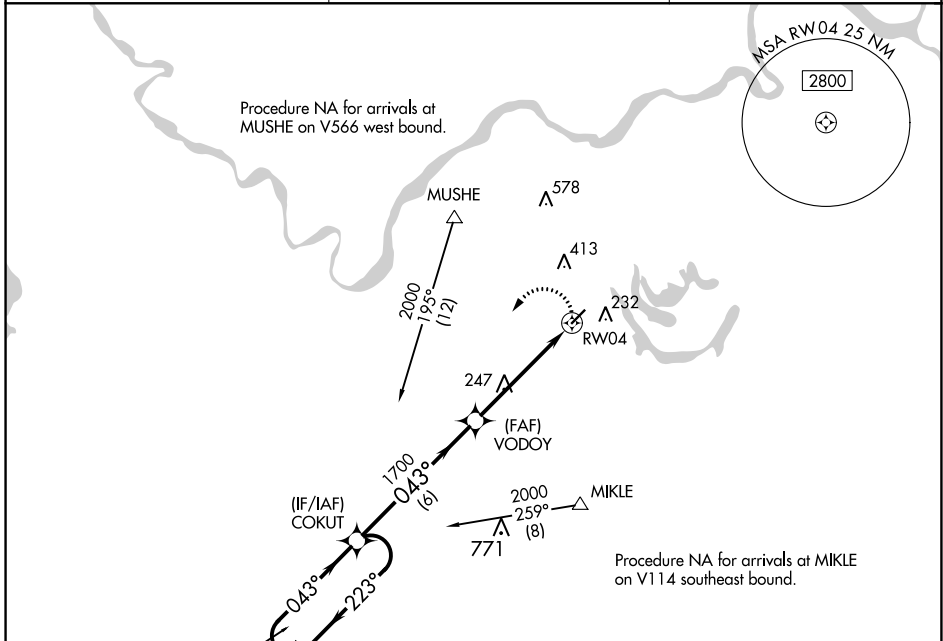

APP CRS	Rwy Idg	3799
043°	TDZE	77
	Apt Elev	78

RNAV (GPS) RWY 4

MARKSVILLE MUNI (MKV)

RNP APCH - GPS.

NA Circling Rwy 22 NA at night. Use Esler Rgnl altimeter setting. When not received, use Alexandria Intl. Rwy 4 helicopter visibility reduction below 3/4 SM NA.

MISSED APPROACH: Climbing left turn to 2000 direct COKUT and hold.

ESF ASOS 119.425	POLK APP CON 125.4 302.2	CTAF 122.9 0
----------------------------	------------------------------------	------------------------

Procedure NA for arrivals at MIKLE on V114 southeast bound.

ELEV 78	TDZE 77
---------	---------

CATEGORY	A	B	C	D
LNAV MDA	680-1	603 (700-1)	NA	
C CIRCLING	760-1 682 (700-1)	820-1 742 (800-1)	NA	

SC-4, 02 DEC 2021 to 30 DEC 2021

SC-4, 02 DEC 2021 to 30 DEC 2021