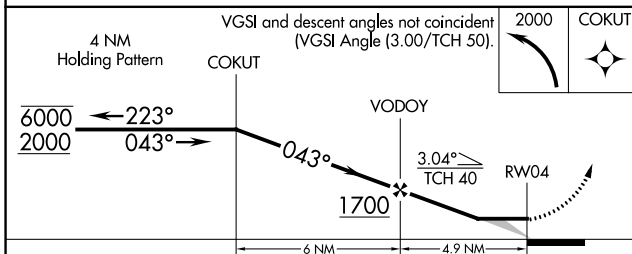

CATEGORY	A	B	C	D
LNAV MDA	680-1	603 (700-1)	NA	
C CIRCLING	760-1 682 (700-1)	820-1 742 (800-1)	NA	

SC-4, 02 DEC 2021 to 30 DEC 2021

SC-4, 02 DEC 2021 to 30 DEC 2021