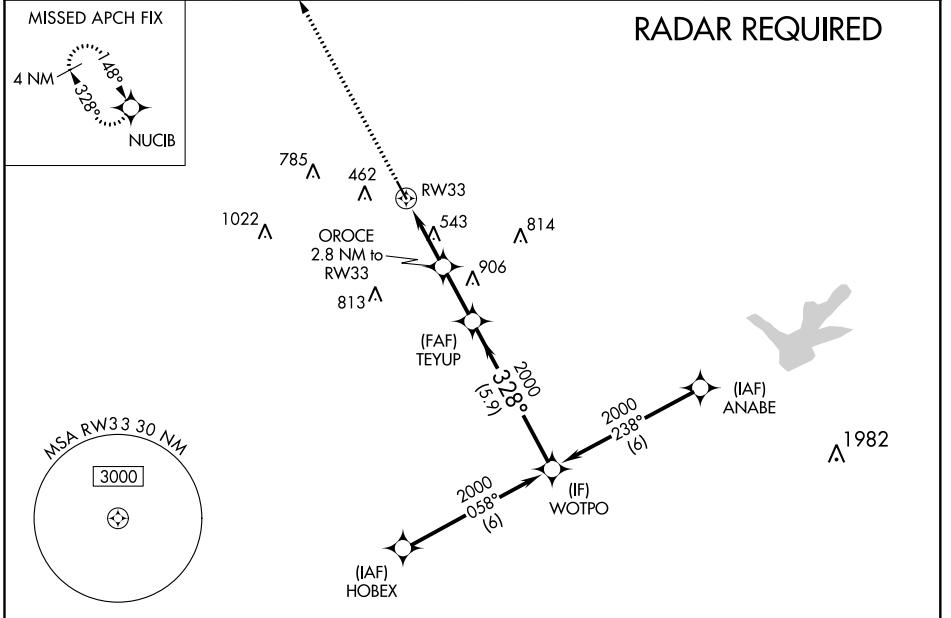

WAAS CH 70603 W33A	APP CRS 328°	Rwy Idg TDZE Apt Elev	4000 367 367

RNAV (GPS) RWY 33

COULTER FIELD (CFD)

RNP APCH.	MISSED APPROACH: Climb to 2500 direct NUCIB and hold.
▼ ▲ NA Baro-VNAV NA. Use College Station altimeter setting; when not received, use Caldwell altimeter setting and increase all DA 31 feet and all MDA 40 feet.	

AWOS-3PT 125.975	CLL ASOS 126.85	HOUSTON APP CON 134.3 360.85	UNICOM 123.0 (CTAF) 0

ELEV 367	TDZE 367