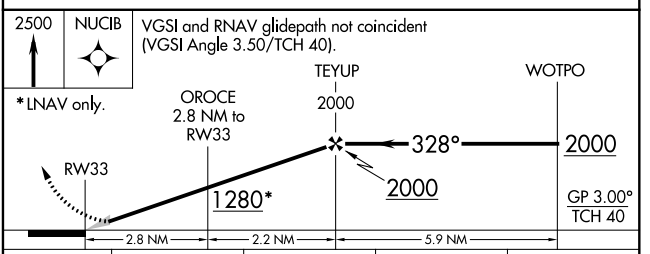

CATEGORY	A	B	C	D
LPV DA	642-1	275 (300-1)	NA	
LNAV/VNAV DA	642-1	275 (300-1)	NA	
LNAV MDA	880-1	513 (600-1)	NA	

SC-5, 02 DEC 2021 to 30 DEC 2021

SC-5, 02 DEC 2021 to 30 DEC 2021