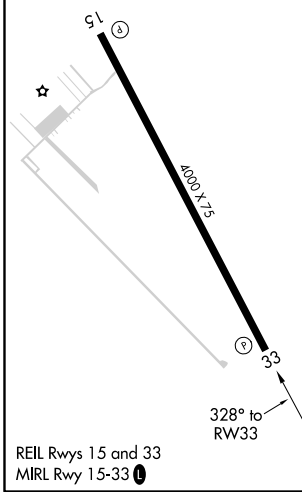

CATEGORY	A	B	C	D
LPV DA	642-1	275 (300-1)	NA	
LNAV/VNAV DA	642-1	275 (300-1)	NA	
LNAV MDA	880-1	513 (600-1)	NA	

SC-5, 02 DEC 2021 to 30 DEC 2021

SC-5, 02 DEC 2021 to 30 DEC 2021