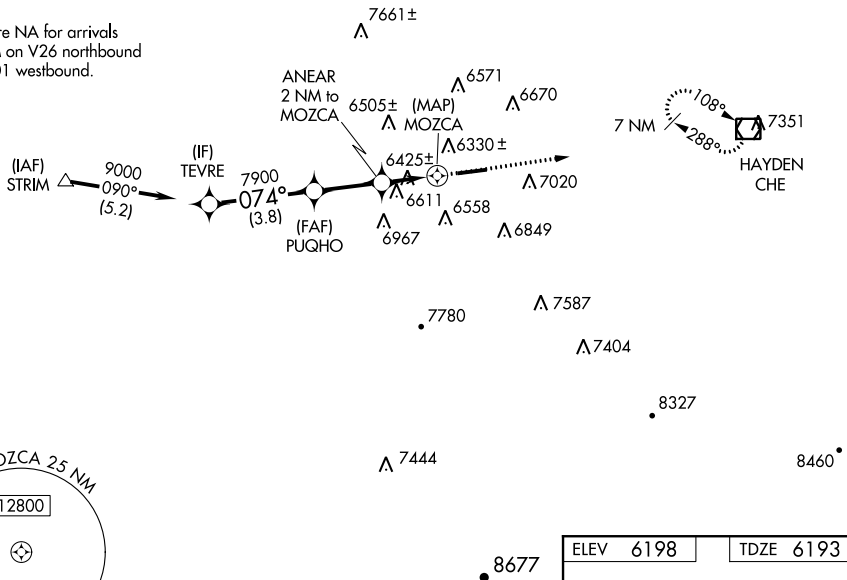

WAAS CH 61341 W07A	APP CRS 074°	Rwy Idg TDZE 6193 Apt Elev 6198
--	------------------------	---

RNAV (GPS) RWY 7

CRAIG-MOFFAT (CAG)

RNP APCH.

Circling NA for Cat D south of Rwy 7-25.
 Rwy 7 helicopter visibility reduction below 3/4 SM NA.
 Circling Rwy 25 NA at night.

MISSED APPROACH: Climb to 10000 direct
 CHE VOR/DME and hold, continue climb-
 in-hold to 10000.

ASOS 135.425	DENVER CENTER 120.475 235.975	UNICOM 122.8 (CTAF)
------------------------	---	-------------------------------

Procedure NA for arrivals at STRIM on V26 northbound and V101 westbound.

ELEV 6198	TDZE 6193
-----------	-----------

REIL Rwys 7 and 25 MRL Rwy 7-25

CATEGORY	A	B	C	D
LP MDA	6800-1	607 (700-1)	6800-1 ³ / ₄	607 (700-1 ³ / ₄)
LNNAV MDA	6880-1	687 (700-1)	6880-2	687 (700-2)
CIRCLING	7180-1 ¹ / ₄ 982 (1000-1 ¹ / ₄)	7320-1 ¹ / ₂ 1122 (1200-1 ¹ / ₂)	7720-3	1522 (1600-3)

SW-1, 02 DEC 2021 to 30 DEC 2021

SW-1, 02 DEC 2021 to 30 DEC 2021