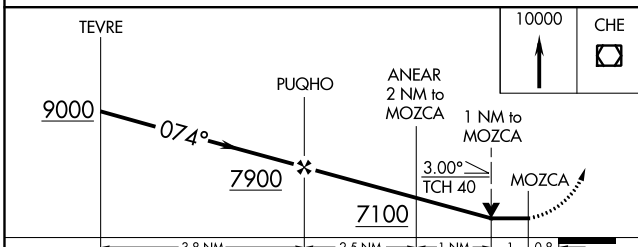

REIL Rwys 7 and 25   MRL Rwy 7-25

CATEGORY	A	B	C	D
LP MDA	6800-1	607 (700-1)	6800-1³/₄	607 (700-1³/₄)
LNNAV MDA	6880-1	687 (700-1)	6880-2	687 (700-2)
CIRCLING	7180-1¹/₄ 982 (1000-1¹/₄)	7320-1¹/₂ 1122 (1200-1¹/₂)	7720-3	1522 (1600-3)

SW-1, 02 DEC 2021 to 30 DEC 2021

SW-1, 02 DEC 2021 to 30 DEC 2021