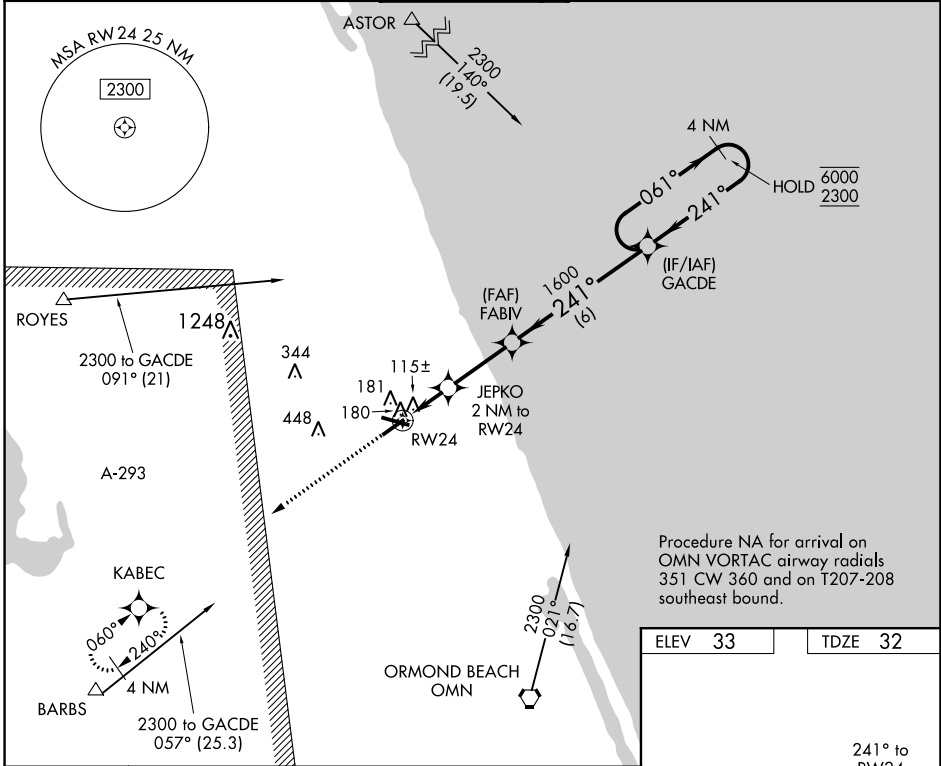

WAAS CH 86742 W24A	APP CRS 241°	Rwy Idg TDZE Apt Elev	5000 32 33
---------------------------------	------------------------	-----------------------------	---------------------------------------

RNAV (GPS) RWY 24

FLAGLER EXEC (FIN)

RNP APCH.		MISSED APPROACH: Climb to 2300 direct KABEC and hold.			
ATIS 128.325	DAYTONA APP CON 125.8 269.075	FLAGLER TOWER ★ 118.95 (CTAF) 0	GND CON 121.75	CLNC DEL 121.75	UNICOM 123.0

CATEGORY	A	B	C	D
LP MDA	380-1 348 (400-1)			
RNAV MDA	440-1 408 (500-1)	440-1 1/8 408 (500-1 1/8)		
CIRCLING	500-1 467 (500-1)	760-2 727 (800-2)	760-2 1/4 727 (800-2 1/4)	

SE-3, 02 DEC 2021 to 30 DEC 2021

SE-3, 02 DEC 2021 to 30 DEC 2021