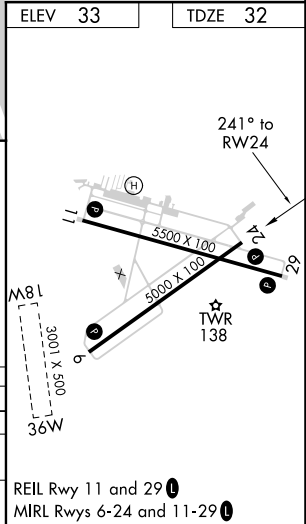

SE-3, 02 DEC 2021 to 30 DEC 2021

SE-3, 02 DEC 2021 to 30 DEC 2021