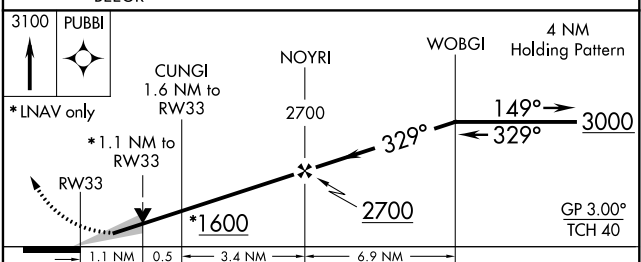

CATEGORY	A	B	C	D
LPV DA	1312-1 250 (300-1)			NA
LNAV/VNAV DA	1349-1 287 (300-1)			NA
LNAV MDA	1440-1 378 (400-1)			NA
CIRCLING	1540-1	478 (500-1)	1740-2 678 (700-2)	NA

NC-1, 02 DEC 2021 to 30 DEC 2021

NC-1, 02 DEC 2021 to 30 DEC 2021