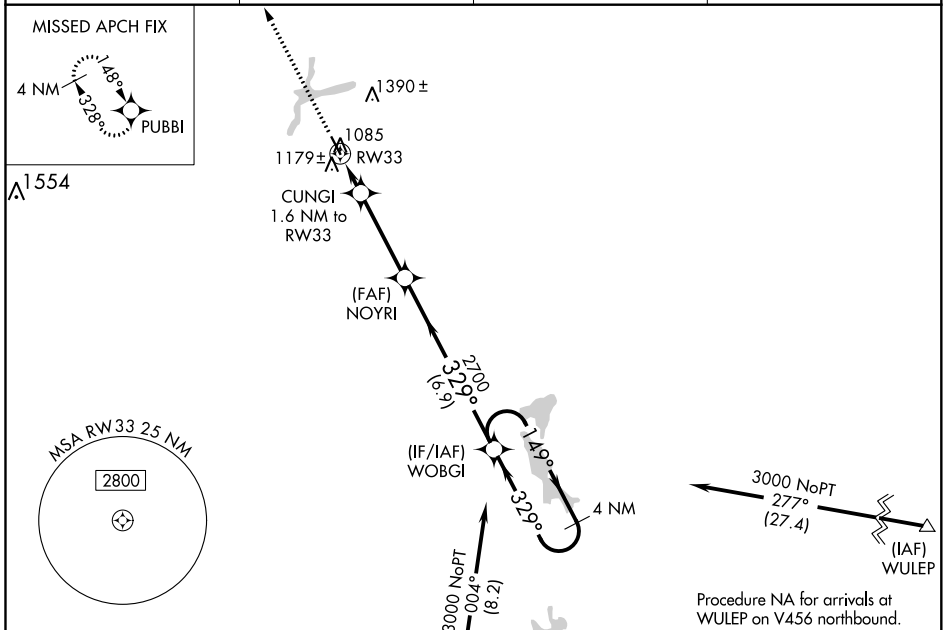

WAAS CH 86322 W33A	APP CRS 329°	Rwy Idg TDZE Apt Elev	4000 1062 1062
--	------------------------	-----------------------------	---

RNAV (GPS) RWY 33

HUTCHINSON MUNI-BUTLER FIELD (HCD)

For uncompensated Baro-VNAV systems, LNAV/VNAV NA below -17°C (2°F) or above 54°C (130°F). DME/DME RNP-0.3 NA.

MISSED APPROACH: Climb to 3100 direct PUBBI and hold.

AWOS-3 118.525	MINNEAPOLIS CENTER 127.1 290.2	GCO 121.725	UNICOM 122.8 (CTAF) 0
--------------------------	--	-----------------------	---------------------------------

ELEV 1062	TDZE 1062
-----------	-----------

CATEGORY	A	B	C	D
LPV DA	1312-1 250 (300-1)			NA
LNAV/VNAV DA	1349-1 287 (300-1)			NA
LNAV MDA	1440-1 378 (400-1)			NA
CIRCLING	1540-1	478 (500-1)	1740-2 678 (700-2)	NA