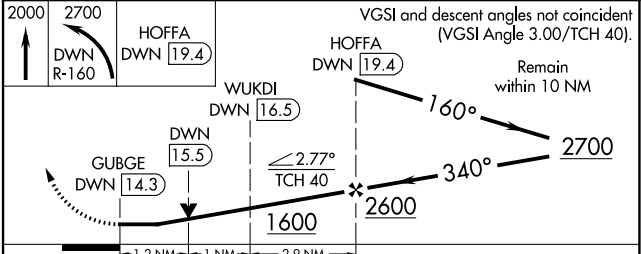

VORTAC DWN 109.0 Chan 27	APP CRS 340°	Rwy Idg TDZE Apt Elev	4000 1062 1062
---------------------------------------	------------------------	-----------------------------	---

VOR RWY 33

HUTCHINSON MUNI-BUTLER FIELD (HCD)

<p>▼ DME required.</p>		<p>MISSED APPROACH: Climb to 2000 then climbing left turn to 2700 on DWN VORTAC R-160 to HOFFA/19.4 DME and hold.</p>	
AWOS-3 118.525	MINNEAPOLIS CENTER 127.1 290.2	GCO 121.725	UNICOM 122.8 (CTAF) 0