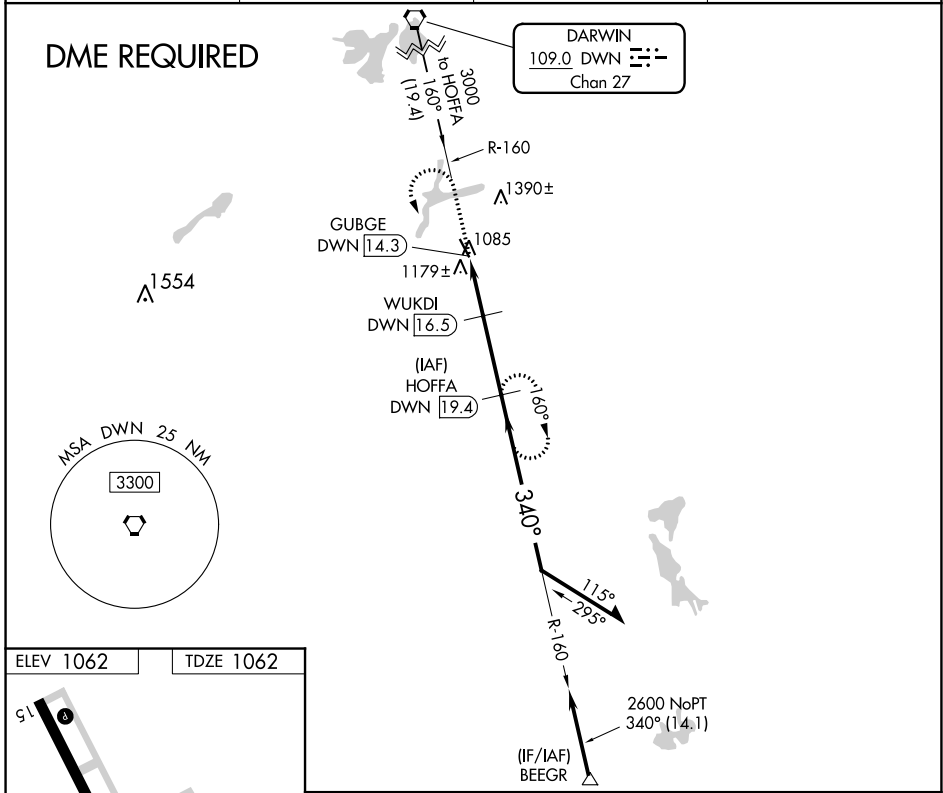

VORTAC DWN 109.0 Chan 27	APP CRS 340°	Rwy Idg TDZE Apt Elev	4000 1062 1062
---------------------------------------	------------------------	-----------------------------	---

VOR RWY 33

HUTCHINSON MUNI-BUTLER FIELD (HCD)

<p>▼ DME required.</p>		<p>MISSED APPROACH: Climb to 2000 then climbing left turn to 2700 on DWN VORTAC R-160 to HOFFA/19.4 DME and hold.</p>	
AWOS-3 118.525	MINNEAPOLIS CENTER 127.1 290.2	GCO 121.725	UNICOM 122.8 (CTAF) 0

CATEGORY	A	B	C	D
S-33	1460-1	398 (400-1)	1460-1½ 398 (400-1½)	NA
CIRCLING	1540-1	478 (500-1)	1740-2 678 (700-2)	NA

NC-1, 02 DEC 2021 to 30 DEC 2021

NC-1, 02 DEC 2021 to 30 DEC 2021