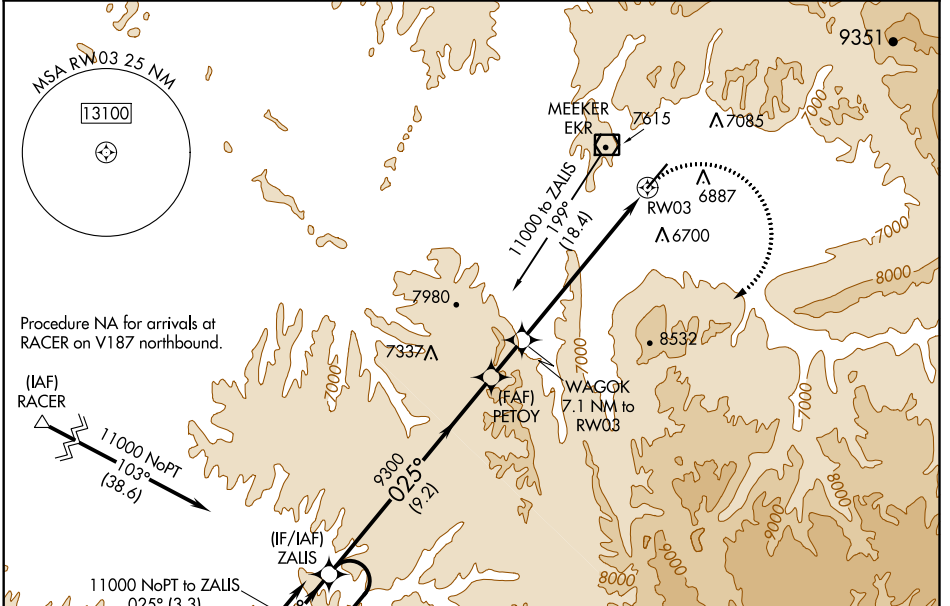

APP CRS	Rwy Idg	6503
025°	TDZE	6381
	Apt Elev	6415

RNAV (GPS) RWY 3

MEEKER COULTER FLD (E/O)

RNP APCH.	MISSED APPROACH: Climbing right turn to 11000 direct ZALIS and hold.
<p>-25°C</p>	

ASOS 135.525	DENVER CENTER 134.5 327.8	UNICOM 122.8 (CTAF)
------------------------	-------------------------------------	-------------------------------

ELEV 6415	TDZE 6381
-----------	-----------

CATEGORY	A	B	C	D
LNAV MDA	8160-1¼ 1779 (1800-1¼)	8160-1½ 1779 (1800-1½)	8160-3 1779 (1800-3)	NA

MIRL Rwy 3-21	
REIL Rwy 3 and 21	

SW-1, 02 DEC 2021 to 30 DEC 2021

SW-1, 02 DEC 2021 to 30 DEC 2021