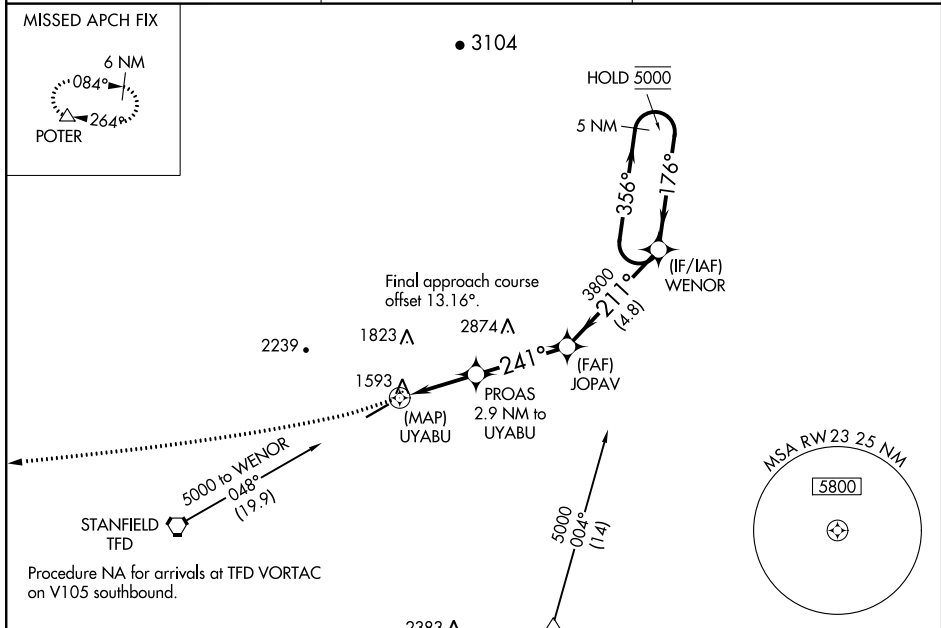

APP CRS <b>241°</b>	Rwy Idg <b>5200</b>
	TDZE <b>1464</b>
	Apt Elev <b>1464</b>

# RNAV (GPS) RWY 23

CASA GRANDE MUNI (CGZ)

RNP APCH.	MISSED APPROACH: Climb to 2500 then climbing right turn to 5000 direct POTER and hold.
Circling NA for Cat C and D northwest of Rwy 5-23.	

AWOS-3PT <b>132.175</b>	ALBUQUERQUE CENTER <b>125.4 269.3</b>	UNICOM <b>122.7 (CTAF) 0</b>
----------------------------	--	---------------------------------

ELEV 1464	TDZE 1464
-----------	-----------

Procedure NA for arrivals at TOTEV on V16/T306 southeast bound.

2500	5000	POTER				
CATEGORY	A	B	C	D		
LNVA MDA	1900-1	436 (500-1)	1900-1¼	436 (500-1¼)		
CIRCLING	1960-1	496 (500-1)	1960-1½	2260-2½	796 (800-2½)	

MIRL Rwy 5-23

SW-4, 02 DEC 2021 to 30 DEC 2021

SW-4, 02 DEC 2021 to 30 DEC 2021