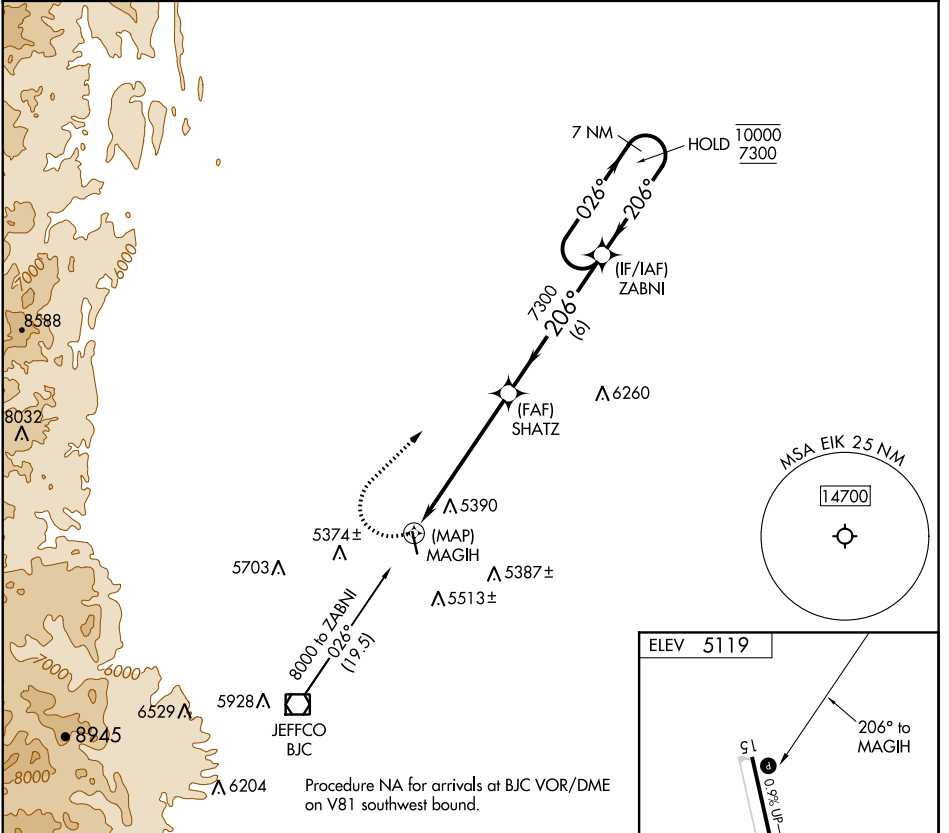

APP CRS 206	Rwy Idg TDZE Apt Elev	N/A N/A 5119
-----------------------	-----------------------------	---

RNAV (GPS)-B

ERIE MUNI (EIK)

RNP APCH. ▽ ▲	MISSED APPROACH: Climbing right turn to 7300 direct ZABNI and hold.
---------------------	---

AWOS-3 133.825	DENVER APP CON 125.12 263.02	UNICOM 123.0 (CTAF) 0
--------------------------	--	---------------------------------

SW-1, 02 DEC 2021 to 30 DEC 2021

SW-1, 02 DEC 2021 to 30 DEC 2021

Procedure NA for arrivals at BJC VOR/DME on V81 southwest bound.

CATEGORY	A	B	C	D
C CIRCLING	5700-1 581 (600-1)	5880-1 761 (800-1)	5880-2¼ 761 (800-2¼)	NA