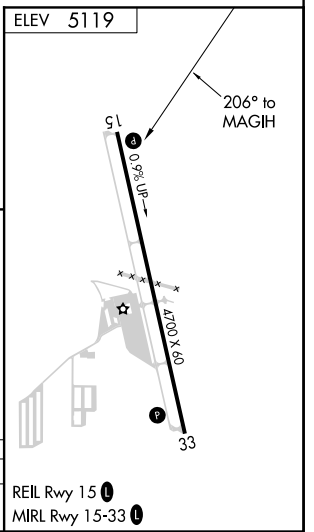

APP CRS 206	Rwy Idg TDZE Apt Elev	N/A N/A 5119
-----------------------	-----------------------------	---

RNAV (GPS)-B

ERIE MUNI (EIK)

RNP APCH. ▽ ▲	MISSED APPROACH: Climbing right turn to 7300 direct ZABNI and hold.
---------------------	---

AWOS-3 133.825	DENVER APP CON 125.12 263.02	UNICOM 123.0 (CTAF) 0
--------------------------	--	---------------------------------

SW-1, 02 DEC 2021 to 30 DEC 2021

SW-1, 02 DEC 2021 to 30 DEC 2021

Procedure NA for arrivals at BJC VOR/DME on V81 southwest bound.

CATEGORY	A	B	C	D
C CIRCLING	5700-1 581 (600-1)	5880-1 761 (800-1)	5880-2¼ 761 (800-2¼)	NA