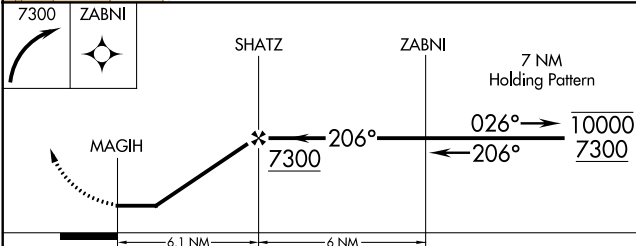

APP CRS 206	Rwy Idg TDZE Apt Elev	N/A N/A 5119
-----------------------	-----------------------------	---

RNAV (GPS)-B

ERIE MUNI (EIK)

RNP APCH. ▽ ▲	MISSED APPROACH: Climbing right turn to 7300 direct ZABNI and hold.
---------------------	---

AWOS-3 133.825	DENVER APP CON 125.12 263.02	UNICOM 123.0 (CTAF) 0
--------------------------	--	---------------------------------

SW-1, 02 DEC 2021 to 30 DEC 2021

SW-1, 02 DEC 2021 to 30 DEC 2021

Procedure NA for arrivals at BJC VOR/DME on V81 southwest bound.