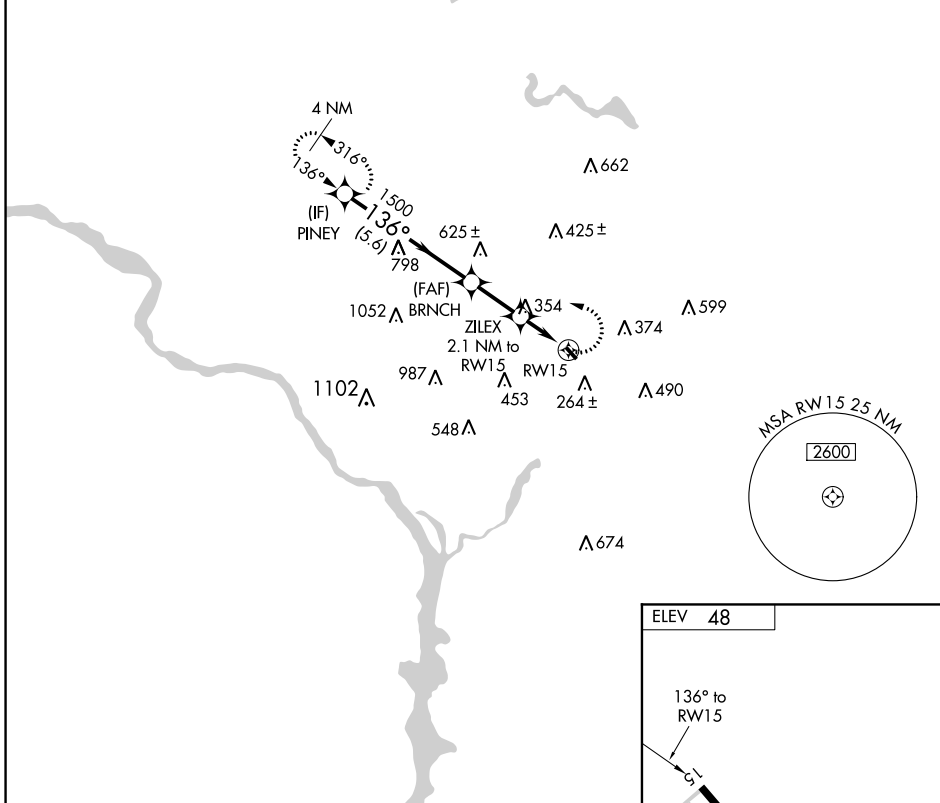

APP CRS 136°	Rwy Idg TDZE Apt Elev	N/A N/A 48
------------------------	-----------------------------	---------------------------------------

RNAV (GPS)-A

COLLEGE PARK (CGS)

▽	DME/DME RNP-0.3 NA.	MISSED APPROACH: Climbing left turn to 2100 direct PINEY and hold.
----------	---------------------	--

AWOS-3 121.225	POTOMAC APP CON 125.65 348.725	UNICOM 122.975 (CTAF) ①
--------------------------	--	--

RADAR REQUIRED

NE-3, 02 DEC 2021 to 30 DEC 2021

NE-3, 02 DEC 2021 to 30 DEC 2021