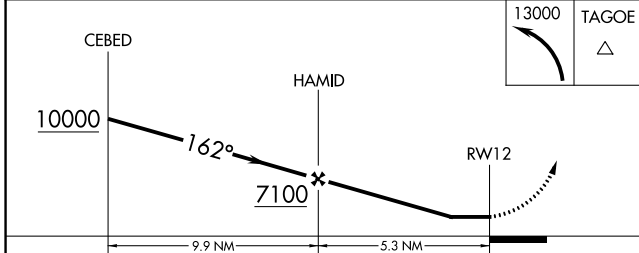

APP CRS 162°	Rwy ldg TDZE Apt Elev	N/A N/A 3614
------------------------	-----------------------------	---

RNAV (GPS)-A

STEVENSVILLE (32S)

RNP APCH.	MISSED APPROACH: Climbing left turn to 13000 direct TAGOE and hold, continue climb-in-hold to 13000.
Procedure NA at night.	

AWOS-AV 120.925	SPOKANE APP CON* 124.9 298.95	UNICOM 122.8 (CTAF)
---------------------------	---	-------------------------------

NW-1, 02 DEC 2021 to 30 DEC 2021

NW-1, 02 DEC 2021 to 30 DEC 2021

CATEGORY	A	B	C	D
CIRCLING	6400-1¼ 2786 (2800-1¼)	6400-1½ 2786 (2800-1½)	NA	

ELEV 3614

162° to RW12

2.0% UP

360° X 75°

MIRL Rwy 12-30