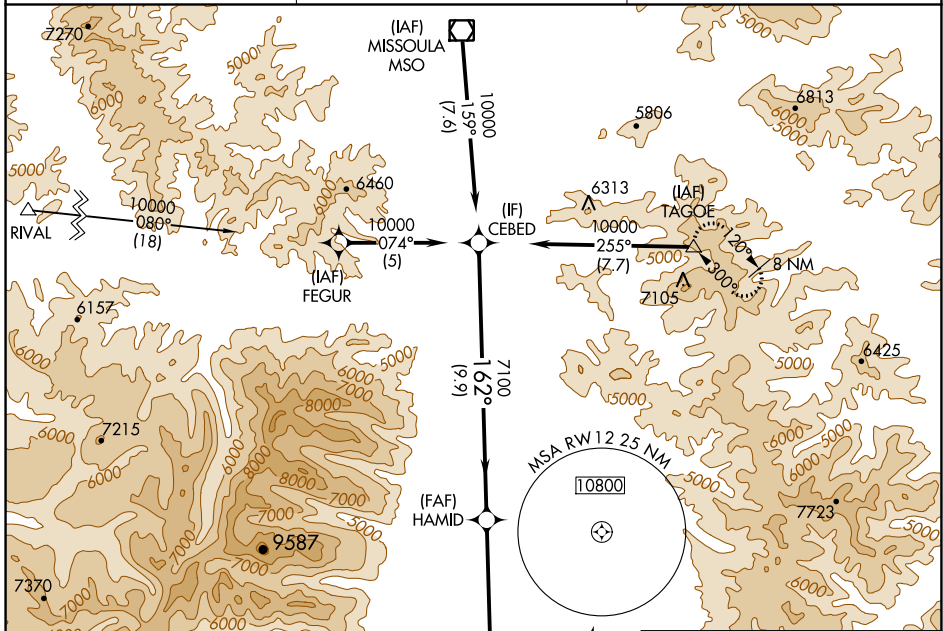

APP CRS 162°	Rwy ldg TDZE Apt Elev	N/A N/A 3614
------------------------	-----------------------------	---

RNAV (GPS)-A

STEVENSVILLE (32S)

RNP APCH.	MISSED APPROACH: Climbing left turn to 13000 direct TAGOE and hold, continue climb-in-hold to 13000.
Procedure NA at night.	

AWOS-AV 120.925	SPOKANE APP CON* 124.9 298.95	UNICOM 122.8 (CTAF)
---------------------------	---	-------------------------------

NW-1, 02 DEC 2021 to 30 DEC 2021

NW-1, 02 DEC 2021 to 30 DEC 2021

CATEGORY	A	B	C	D
CIRCLING	6400-1¼ 2786 (2800-1¼)	6400-1½ 2786 (2800-1½)	NA	

ELEV 3614

162° to RW12

2.0% UP

360° X 75°

MIRL Rwy 12-30