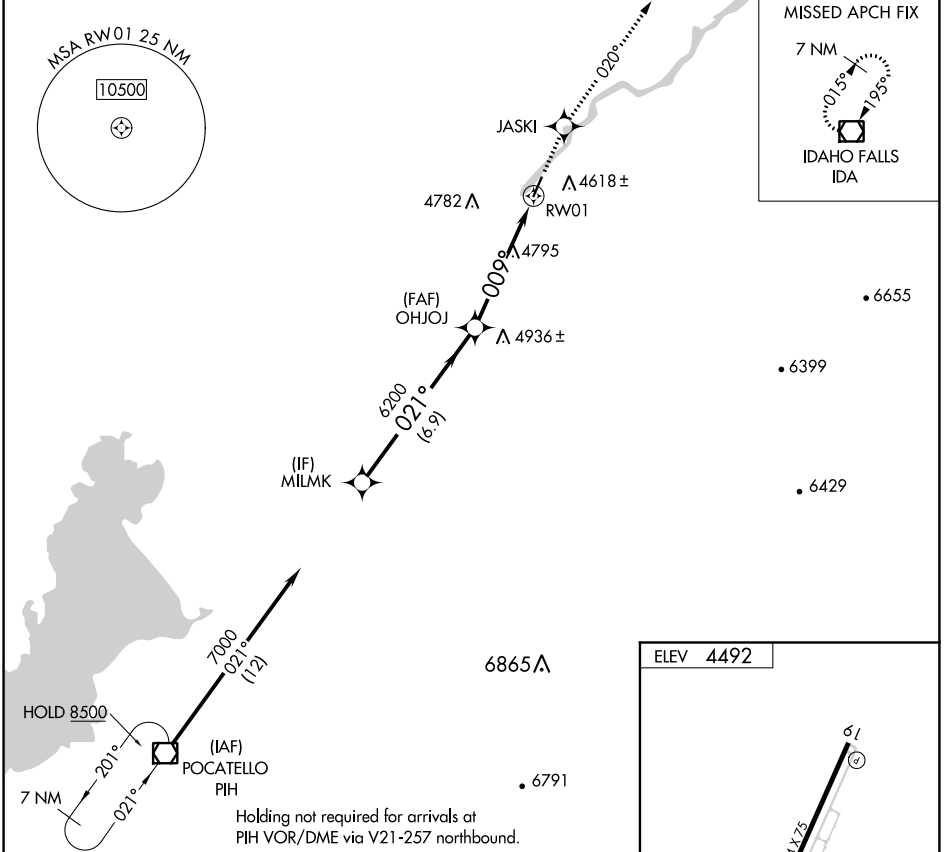

APP CRS	Rwy Idg	N/A
009°	TDZE	N/A
	Apt Elev	4492

RNAV (GPS)-B

MCCARLEY FLD (U02)

RNP APCH.	MISSED APPROACH: Climb to 7000 direct JASKI and on 020° track to IDA VOR/DME and hold.
▼ Use Pocatello altimeter setting, when not received use Idaho Falls altimeter setting. Helicopter visibility reduction below 1 SM NA.	

SALT LAKE CITY CENTER 128.35 239.25	UNICOM 122.8 (CTAF)
---	-------------------------------

NW-1, 02 DEC 2021 to 30 DEC 2021

NW-1, 02 DEC 2021 to 30 DEC 2021