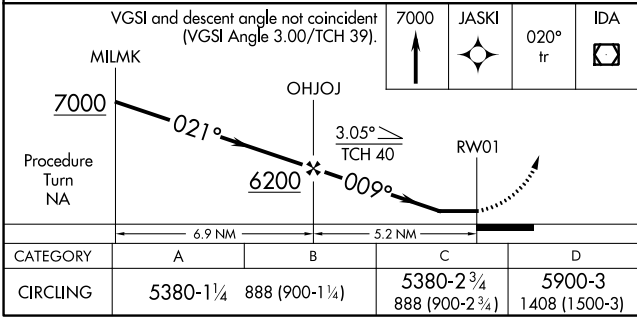

APP CRS	Rwy Idg	N/A
009°	TDZE	N/A
	Apt Elev	4492

RNAV (GPS)-B

MCCARLEY FLD (U02)

RNP APCH.	MISSED APPROACH: Climb to 7000 direct JASKI and on 020° track to IDA VOR/DME and hold.
▼ Use Pocatello altimeter setting, when not received use Idaho Falls altimeter setting. Helicopter visibility reduction below 1 SM NA.	

SALT LAKE CITY CENTER 128.35 239.25	UNICOM 122.8 (CTAF)
---	-------------------------------

NW-1, 02 DEC 2021 to 30 DEC 2021

NW-1, 02 DEC 2021 to 30 DEC 2021