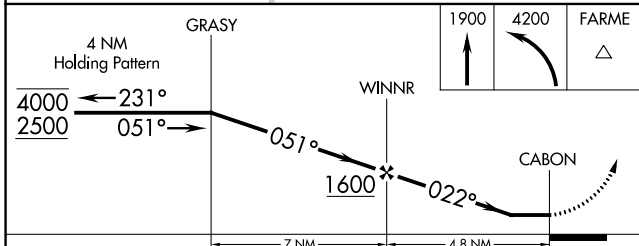

APP CRS 022°	Rwy Idg TDZE Apt Elev	N/A N/A 181

RNAV (GPS)-A

BOB BAKER MEML (IAN) (PAIK)

RNP APCH.	MISSED APPROACH: Climb to 1900 then climbing left turn to 4200 direct FARME and hold.
NA -28°C	Circling to Rwy 7 NA at night. Circling NA north of Rwy 7-25.

AWOS-3P 119.025	ANCHORAGE CENTER 119.2 263.0	CTAF 122.7

CATEGORY	A	B	C	D
CIRCLING	800-1 619 (700-1)	820-1 639 (700-1)	1220-3	1039 (1100-3)

MIRL Rwy 7-25

REIL Rwy 25

AK, 02 DEC 2021 to 27 JAN 2022

AK, 02 DEC 2021 to 27 JAN 2022