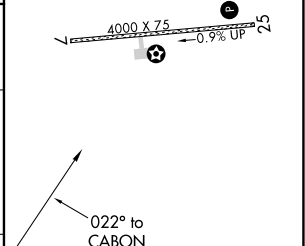

| | |
|-------------|---|
| RNP APCH. | MISSED APPROACH: Climb to 1900 then climbing left turn to 4200 direct FARME and hold. |
| NA -28°C | Circling to Rwy 7 NA at night. Circling NA north of Rwy 7-25. |

| | | |
|---------------------------|--|----------------------|
| AWOS-3P 119.025 | ANCHORAGE CENTER 119.2 263.0 | CTAF 122.7 |
|---------------------------|--|----------------------|

| CATEGORY | A | B | C | D |
|----------|----------------------|----------------------|--------|---------------|
| CIRCLING | 800-1 619 (700-1) | 820-1 639 (700-1) | 1220-3 | 1039 (1100-3) |