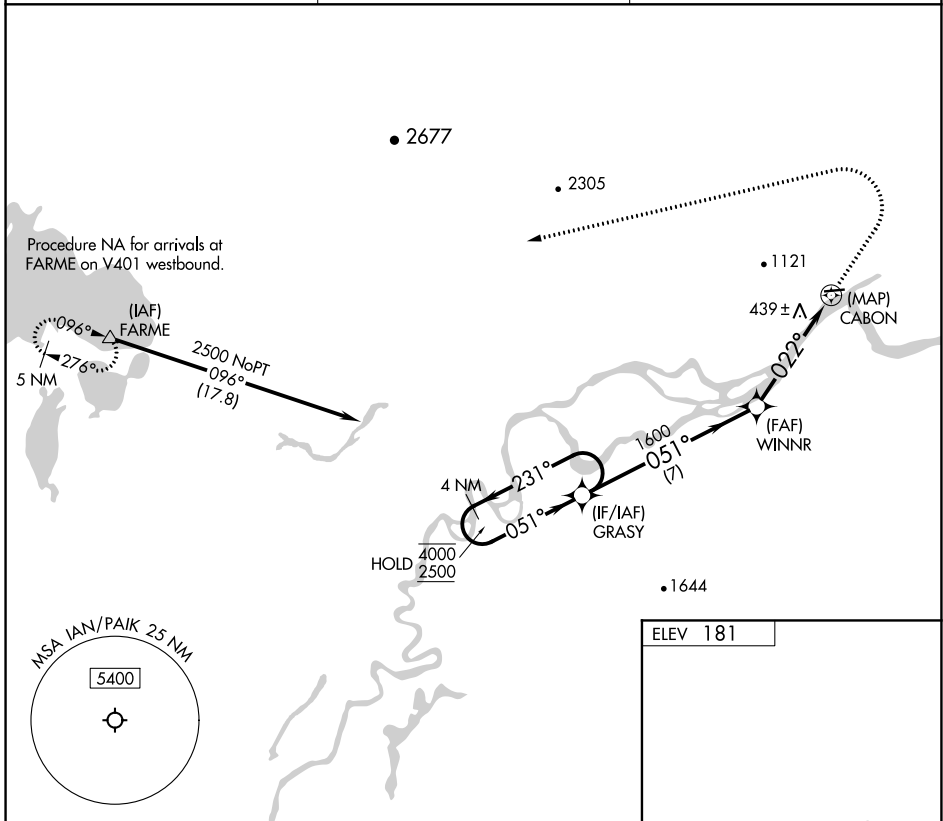

| | |
|-------------|---|
| RNP APCH. | MISSED APPROACH: Climb to 1900 then climbing left turn to 4200 direct FARME and hold. |
| NA -28°C | Circling to Rwy 7 NA at night. Circling NA north of Rwy 7-25. |

| | | |
|---------------------------|--|----------------------|
| AWOS-3P 119.025 | ANCHORAGE CENTER 119.2 263.0 | CTAF 122.7 |
|---------------------------|--|----------------------|

| CATEGORY | A | B | C | D |
|----------|----------------------|----------------------|--------|---------------|
| CIRCLING | 800-1 619 (700-1) | 820-1 639 (700-1) | 1220-3 | 1039 (1100-3) |

MIRL Rwy 7-25

REIL Rwy 25

AK, 02 DEC 2021 to 27 JAN 2022

AK, 02 DEC 2021 to 27 JAN 2022