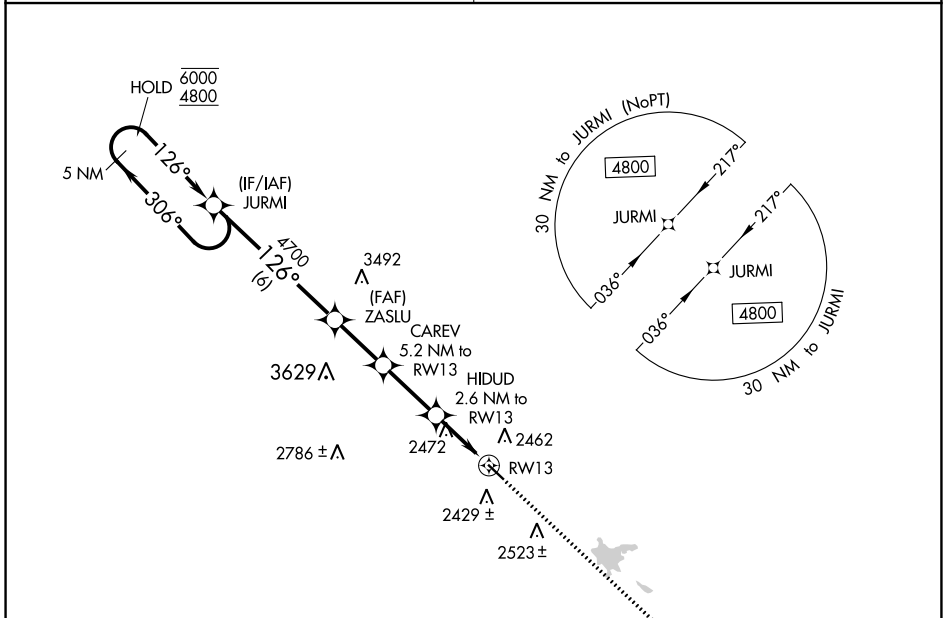

APP CRS	Rwy Idg	4200
126°	TDZE	2249
	Apt Elev	2249

RNAV (GPS) RWY 13

DUNN COUNTY WEYDAHL FIELD (9Y1)

RNP APCH:

▽ Use Watford City altimeter setting, when not received, use Dickinson altimeter setting; increase all MDA's 40 feet and Cat C visibility 1/8 SM. Increase Circling visibility Cat C 1/4 SM.

▲ NA

MISSED APPROACH: Climb to 4800 direct WENEK and hold.

MINNEAPOLIS CENTER
124.25 236.825

CTAF
122.90

ELEV 2249	TDZE 2249
-----------	-----------

CATEGORY	A	B	C	D
LNNAV MDA	2820-1	571 (600-1)	2820-1 1/8 571 (600-1 1/8)	NA
C CIRCLING	2880-1 631 (700-1)	2900-1 651 (700-1)	2960-2 711 (800-1)	NA

NC-1, 02 DEC 2021 to 30 DEC 2021

NC-1, 02 DEC 2021 to 30 DEC 2021