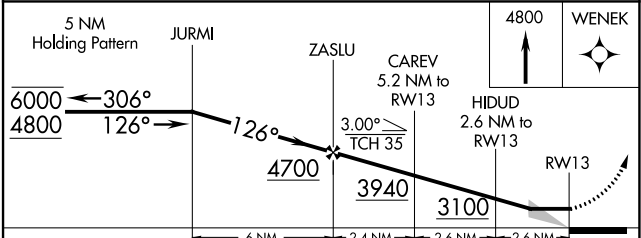

APP CRS	Rwy Idg	4200
126°	TDZE	2249
	Apt Elev	2249

RNAV (GPS) RWY 13

DUNN COUNTY WEYDAHL FIELD (9Y1)

RNP APCH:

▽ Use Watford City altimeter setting, when not received, use Dickinson altimeter setting; increase all MDA's 40 feet and Cat C visibility 1/8 SM. Increase Circling visibility Cat C 1/4 SM.

▲ NA

MISSED APPROACH: Climb to 4800 direct WENEK and hold.

MINNEAPOLIS CENTER
124.25 236.825

CTAF
122.90

ELEV 2249	TDZE 2249
-----------	-----------

CATEGORY	A	B	C	D
LNNAV MDA	2820-1	571 (600-1)	2820-1 1/8 571 (600-1 1/8)	NA
C CIRCLING	2880-1 631 (700-1)	2900-1 651 (700-1)	2960-2 711 (800-1)	NA