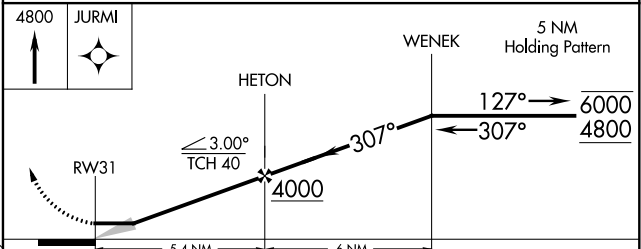

APP CRS	Rwy Idg	4200
307°	TDZE	2249
	Apt Elev	2249

RNAV (GPS) RWY 31

DUNN COUNTY WEYDAHL FIELD (9Y1)

RNP APCH.	MISSED APPROACH: Climb to 4800 direct JURMI and hold.
▼ Use Watford City altimeter setting, when not received, use Dickinson altimeter setting: increase all MDA's 40 feet and visibility Cat B ¼ SM; increase Circling visibility Cat C ¼ SM.	

MINNEAPOLIS CENTER 124.25 236.825	CTAF 122.9

CATEGORY	A	B	C	D
LNAV MDA	2960-1	711 (800-1)	2960-2 711 (800-2)	NA
C CIRCLING	2960-1	711 (800-1)	2960-2 711 (800-2)	NA

NC-1, 02 DEC 2021 to 30 DEC 2021

NC-1, 02 DEC 2021 to 30 DEC 2021