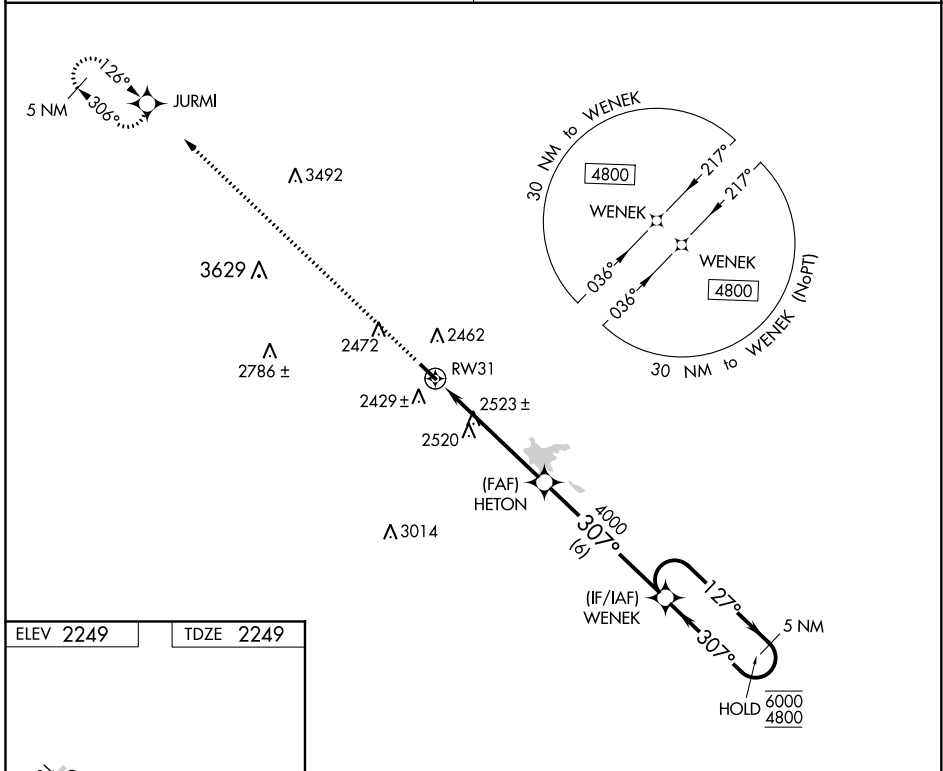

APP CRS	Rwy Idg	<b>4200</b>
<b>307°</b>	TDZE	<b>2249</b>
	Apt Elev	<b>2249</b>

# RNAV (GPS) RWY 31

DUNN COUNTY WEYDAHL FIELD (9Y1)

RNP APCH.	MISSED APPROACH: Climb to 4800 direct JURMI and hold.
<p>▼ Use Watford City altimeter setting, when not received, use Dickinson altimeter setting: increase all MDA's 40 feet and visibility Cat B ¼ SM; increase Circling visibility Cat C ¼ SM.</p>	

MINNEAPOLIS CENTER <b>124.25 236.825</b>	CTAF <b>122.9</b>
---	----------------------

CATEGORY	A	B	C	D
LNAV MDA	2960-1	711 (800-1)	2960-2 711 (800-2)	NA
<b>C</b> CIRCLING	2960-1	711 (800-1)	2960-2 711 (800-2)	NA

NC-1, 02 DEC 2021 to 30 DEC 2021

NC-1, 02 DEC 2021 to 30 DEC 2021