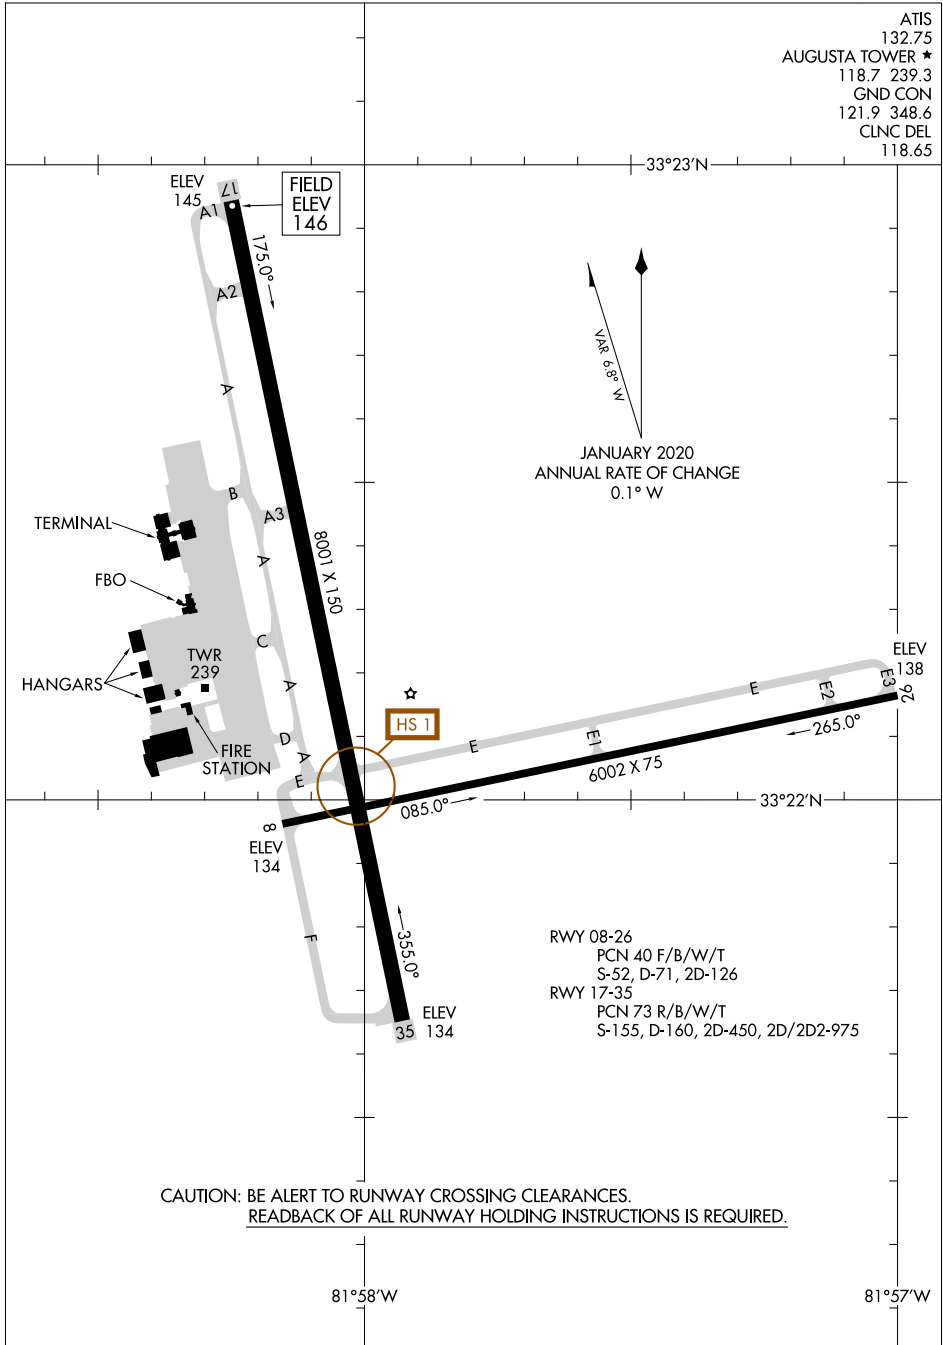

AIRPORT DIAGRAM

AL-27 (FAA)

AUGUSTA RGNL AT BUSH FLD (AGS)

AUGUSTA, GEORGIA

ATIS 132.75
 AUGUSTA TOWER ★ 118.7 239.3
 GND CON 121.9 348.6
 CLNC DEL 118.65

SE-4, 30 DEC 2021 to 27 JAN 2022

SE-4, 30 DEC 2021 to 27 JAN 2022

CAUTION: BE ALERT TO RUNWAY CROSSING CLEARANCES.
READBACK OF ALL RUNWAY HOLDING INSTRUCTIONS IS REQUIRED.

AIRPORT DIAGRAM

AUGUSTA, GEORGIA
AUGUSTA RGNL AT BUSH FLD (AGS)