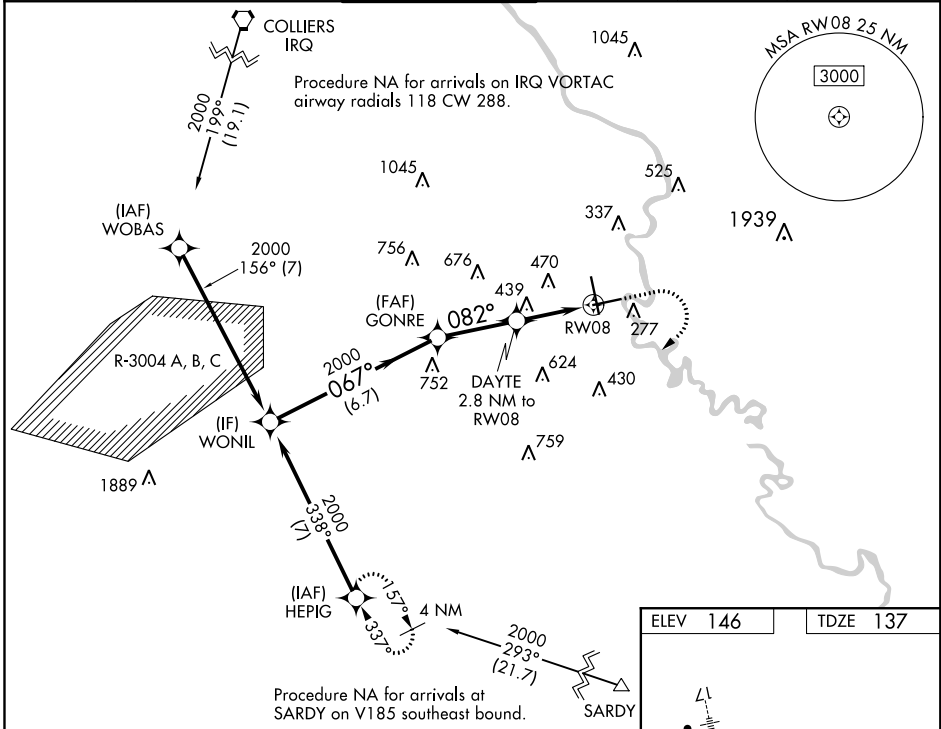

WAAS CH 90328 W08A	APP CRS 082°	Rwy Idg TDZE Apt Elev	6002 137 146
--	------------------------	-----------------------------	---

RNAV (GPS) Z RWY 8

AUGUSTA RGNL AT BUSH FLD (AGS)

RNP APCH.		<p>▽ Rwy 8 helicopter visibility reduction below 3/4 SM NA. For uncompensated Baro-VNAV systems, LNAV/VNAV NA below -7°C or above 54°C.</p> <p>▲ MISSED APPROACH: Climb to 1200 then climbing right turn to 2000 direct HEPIG and hold.</p>	
-----------	--	---	--

CATEGORY	A	B	C	D
LPV DA		669-1½	532 (600-1½)	
LNAV/VNAV DA		693-1⅝	556 (600-1⅝)	
LNAV MDA	700-1	563 (600-1)	700-1⅝	563 (600-1⅝)
C CIRCLING	740-1 594 (600-1)	780-1 634 (700-1)	780-1¾ 634 (700-1¾)	940-2½ 794 (800-2½)

SE-4, 30 DEC 2021 to 27 JAN 2022

SE-4, 30 DEC 2021 to 27 JAN 2022