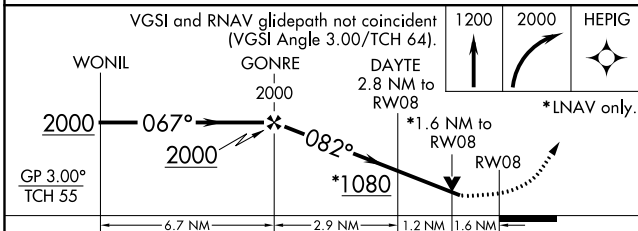

WAAS CH 90328 W08A	APP CRS 082°	Rwy Idg TDZE Apt Elev	6002 137 146
--	------------------------	-----------------------------	---

RNAV (GPS) Z RWY 8

AUGUSTA RGNL AT BUSH FLD (AGS)

RNP APCH.		<p>▽ Rwy 8 helicopter visibility reduction below 3/4 SM NA. For uncompensated Baro-VNAV systems, LNAV/VNAV NA below -7°C or above 54°C.</p> <p>▲ MISSED APPROACH: Climb to 1200 then climbing right turn to 2000 direct HEPIG and hold.</p>	
-----------	--	---	--

ATIS 132.75	AUGUSTA APP CON ★ 126.8 270.3	AUGUSTA TOWER ★ 118.7 (CTAF) 0 239.3	GND CON 121.9 348.6	CLNC DEL 118.65	UNICOM 122.95
-----------------------	---	--	-------------------------------	---------------------------	-------------------------

CATEGORY	A	B	C	D
LPV DA		669-1½	532 (600-1½)	
LNAV/VNAV DA		693-1⅝	556 (600-1⅝)	
LNAV MDA	700-1	563 (600-1)	700-1⅝	563 (600-1⅝)
C CIRCLING	740-1 594 (600-1)	780-1 634 (700-1)	780-1¾ 634 (700-1¾)	940-2½ 794 (800-2½)