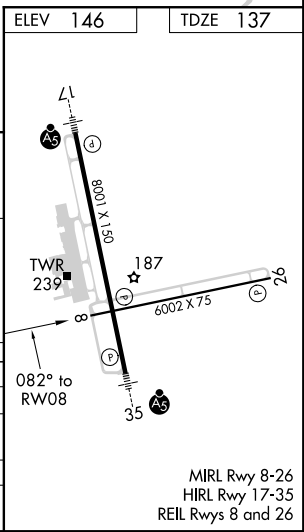

WAAS CH 90328 W08A	APP CRS 082°	Rwy Idg TDZE Apt Elev	6002 137 146
--	------------------------	-----------------------------	---

RNAV (GPS) Z RWY 8

AUGUSTA RGNL AT BUSH FLD (AGS)

RNP APCH.		<p>▽ Rwy 8 helicopter visibility reduction below 3/4 SM NA. For uncompensated Baro-VNAV systems, LNAV/VNAV NA below -7°C or above 54°C.</p> <p>▲ MISSED APPROACH: Climb to 1200 then climbing right turn to 2000 direct HEPIG and hold.</p>	
-----------	--	---	--

CATEGORY	A	B	C	D
LPV DA		669-1½	532 (600-1½)	
LNAV/VNAV DA		693-1⅝	556 (600-1⅝)	
LNAV MDA	700-1	563 (600-1)	700-1⅝	563 (600-1⅝)
C CIRCLING	740-1 594 (600-1)	780-1 634 (700-1)	780-1¾ 634 (700-1¾)	940-2½ 794 (800-2½)