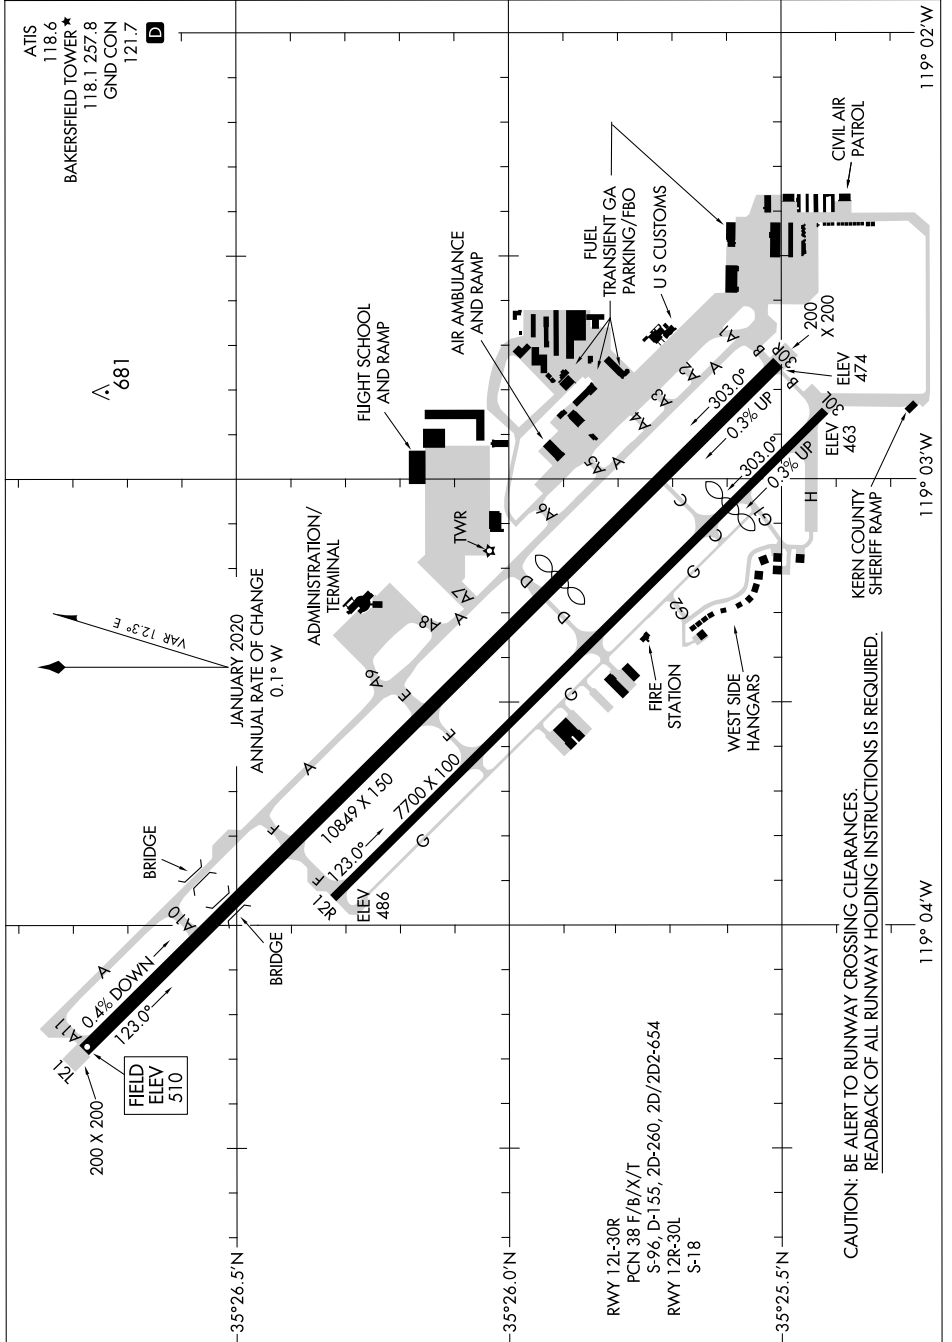

21112

# AIRPORT DIAGRAM

AL-36 (FAA)

MEADOWS FLD (BFL)  
BAKERSFIELD, CALIFORNIA

SW-3, 30 DEC 2021 to 27 JAN 2022

SW-3, 30 DEC 2021 to 27 JAN 2022

# AIRPORT DIAGRAM

21112

BAKERSFIELD, CALIFORNIA  
MEADOWS FLD (BFL)