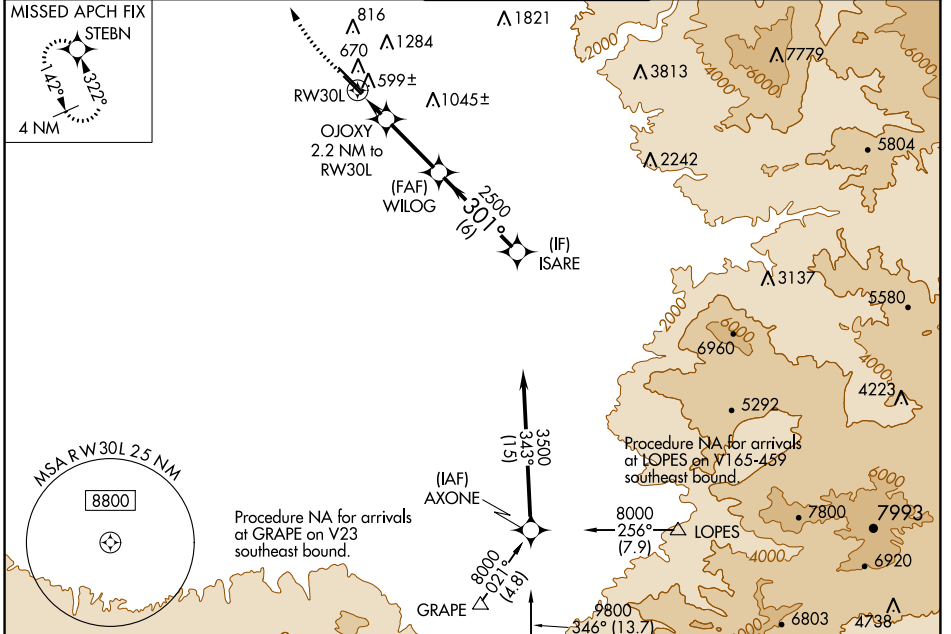

WAAS CH 82440 W30B	APP CRS 301°	Rwy Idg TDZE Apt Elev	6201 484 510
--	------------------------	-----------------------------	---

RNAV (GPS) RWY 30L

MEADOWS FLD (BFL)

⚠ For uncompensated Baro-VNAV systems, LNAV/VNAV NA below -1°C (31°F) or above 54°C (130°F). Circling NA northeast of Rwy 12L-30R.
DME/DME RNP-0.3 NA.

MISSED APPROACH: Climb to 1000 then climbing right turn to 3000 direct STEBN and hold.

ATIS 118.6	BAKERSFIELD APP CON ★ 118.8 284.625 118.9 270.3 (SOUTH) (NORTH)	BAKERSFIELD TOWER ★ 118.1 (CTAF) 257.8	GND CON 121.7	UNICOM 122.95
----------------------	--	--	-------------------------	-------------------------

ELEV 510	D	TDZE 484
----------	----------	----------

CATEGORY	A	B	C	D
LPV DA		734-7/8	250 (300-7/8)	
LNAV/VNAV DA		797-1 1/8	313 (300-1 1/8)	
LNAV MDA		860-1	376 (400-1)	
C CIRCLING	960-1	450 (500-1)	960-1 1/2 450 (500-1 1/2)	1060-2 550 (600-2)

SW-3, 30 DEC 2021 to 27 JAN 2022

SW-3, 30 DEC 2021 to 27 JAN 2022