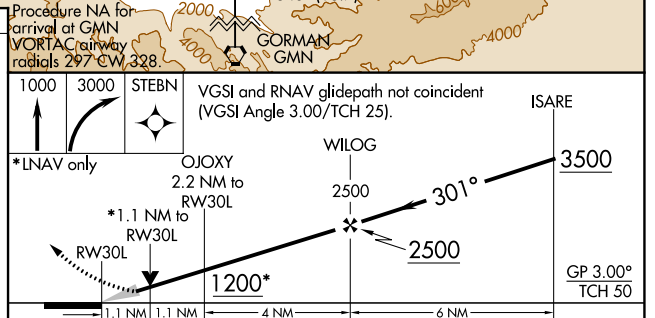

CATEGORY	A	B	C	D
LPV DA		734-7/8	250 (300-7/8)	
LNAV/VNAV DA		797-1 1/8	313 (300-1 1/8)	
LNAV MDA		860-1	376 (400-1)	
C CIRCLING	960-1	450 (500-1)	960-1 1/2 450 (500-1 1/2)	1060-2 550 (600-2)

SW-3, 30 DEC 2021 to 27 JAN 2022

SW-3, 30 DEC 2021 to 27 JAN 2022