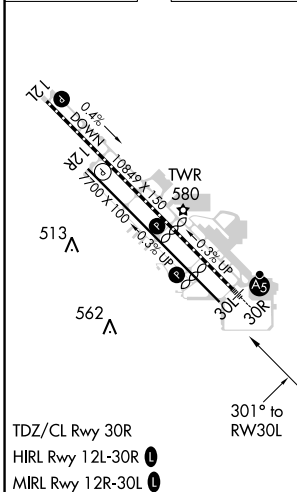

WAAS CH 82440 W30B	APP CRS 301°	Rwy Idg TDZE Apt Elev	6201 484 510
--	------------------------	-----------------------------	---

RNAV (GPS) RWY 30L

MEADOWS FLD (BFL)

⚠ For uncompensated Baro-VNAV systems, LNAV/VNAV NA below -1°C (31°F) or above 54°C (130°F). Circling NA northeast of Rwy 12L-30R.
DME/DME RNP-0.3 NA.

MISSED APPROACH: Climb to 1000 then climbing right turn to 3000 direct STEBN and hold.

ATIS 118.6	BAKERSFIELD APP CON ★ 118.8 284.625 118.9 270.3 (SOUTH) (NORTH)	BAKERSFIELD TOWER ★ 118.1 (CTAF) 257.8	GND CON 121.7	UNICOM 122.95
----------------------	--	--	-------------------------	-------------------------

ELEV 510	D	TDZE 484
----------	----------	----------

CATEGORY	A	B	C	D
LPV DA		734-7/8	250 (300-7/8)	
LNAV/VNAV DA		797-1 1/8	313 (300-1 1/8)	
LNAV MDA		860-1	376 (400-1)	
C CIRCLING	960-1	450 (500-1)	960-1 1/2 450 (500-1 1/2)	1060-2 550 (600-2)