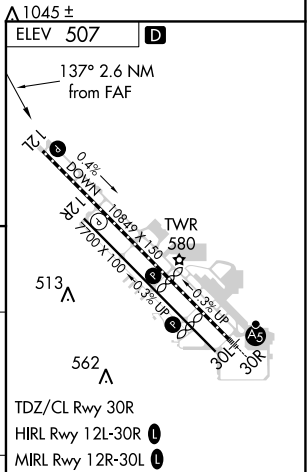

VORTAC EHF 115.4 Chan 101	APP CRS 137°	Rwy Idg TDZE Apt Elev	N/A N/A 507
---	------------------------	-----------------------------	--

VOR-A
MEADOWS FLD (BFL)

⚠ Circling not authorized northeast of Rwy 12L-30R. MISSED APPROACH: Climb to 1500 then climbing right turn to 3000 direct EHF VORTAC and hold, continue climb-in-hold to 3000.

ATIS 118.6	BAKERSFIELD APP CON* 118.8 284.625 (SOUTH) 118.9 270.3 (NORTH)	BAKERSFIELD TOWER* 118.1 (CTAF) 0 257.8	GND CON 121.7	UNICOM 122.95
----------------------	---	--	-------------------------	-------------------------

	A	B	C	D	FAF to MAP 2.6 NM					
CIRCLING	1000-1	493 (500-1)	1000-1½ 493 (500-1½)	1060-2 553 (600-2)	Knots	60	90	120	150	180
					Min:Sec	2:36	1:44	1:18	1:02	0:52

SW-3, 30 DEC 2021 to 27 JAN 2022

SW-3, 30 DEC 2021 to 27 JAN 2022