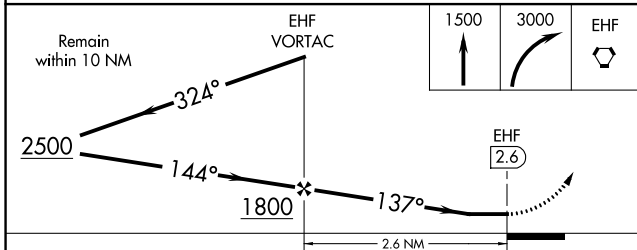

VORTAC EHF 115.4 Chan 101	APP CRS 137°	Rwy Idg TDZE Apt Elev	N/A N/A 507
---	------------------------	-----------------------------	--

VOR-A
MEADOWS FLD (BFL)

⚠ Circling not authorized northeast of Rwy 12L-30R. MISSED APPROACH: Climb to 1500 then climbing right turn to 3000 direct EHF VORTAC and hold, continue climb-in-hold to 3000.

	A	B	C	D	FAF to MAP 2.6 NM					
CIRCLING	1000-1	493 (500-1)	1000-1½ 493 (500-1½)	1060-2 553 (600-2)	Knots	60	90	120	150	180
					Min:Sec	2:36	1:44	1:18	1:02	0:52

SW-3, 30 DEC 2021 to 27 JAN 2022

SW-3, 30 DEC 2021 to 27 JAN 2022