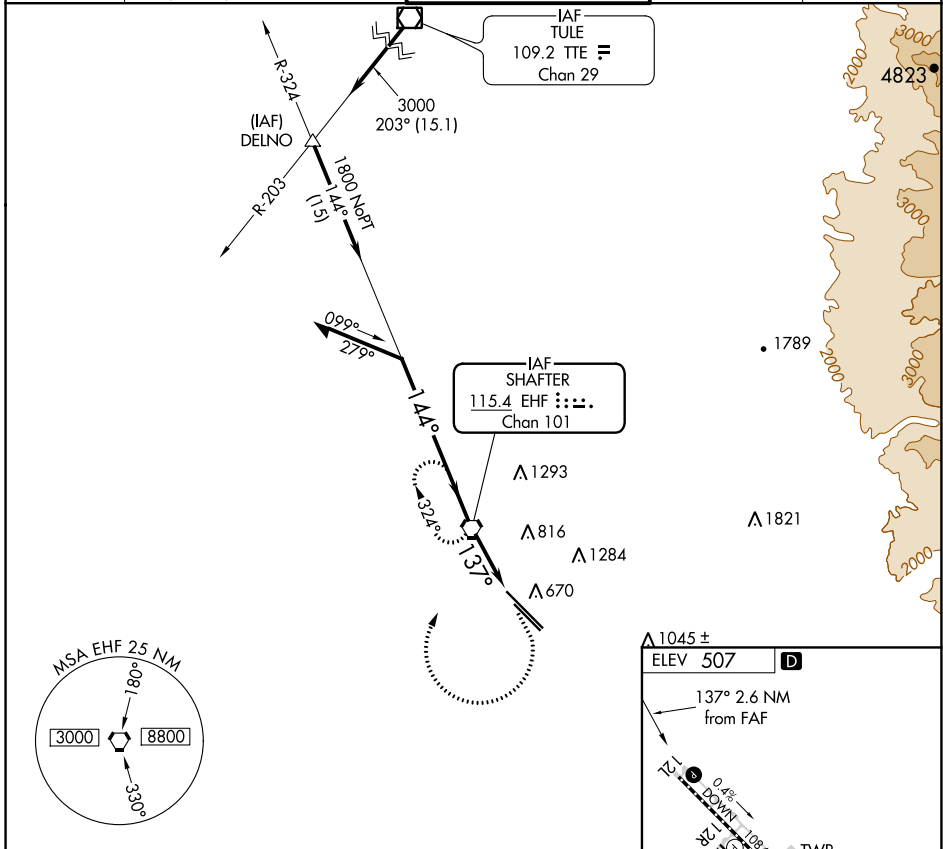

VORTAC EHF 115.4 Chan 101	APP CRS 137°	Rwy Idg TDZE Apt Elev	N/A N/A 507
---	------------------------	-----------------------------	--

VOR-A
MEADOWS FLD (BFL)

⚠ Circling not authorized northeast of Rwy 12L-30R. MISSED APPROACH: Climb to 1500 then climbing right turn to 3000 direct EHF VORTAC and hold, continue climb-in-hold to 3000.

ATIS 118.6	BAKERSFIELD APP CON* 118.8 284.625 (SOUTH) 118.9 270.3 (NORTH)	BAKERSFIELD TOWER* 118.1 (CTAF) 0 257.8	GND CON 121.7	UNICOM 122.95
----------------------	---	--	-------------------------	-------------------------

	A	B	C	D	FAF to MAP 2.6 NM					
CIRCLING	1000-1	493 (500-1)	1000-1½ 493 (500-1½)	1060-2 553 (600-2)	Knots	60	90	120	150	180
					Min:Sec	2:36	1:44	1:18	1:02	0:52

SW-3, 30 DEC 2021 to 27 JAN 2022

SW-3, 30 DEC 2021 to 27 JAN 2022