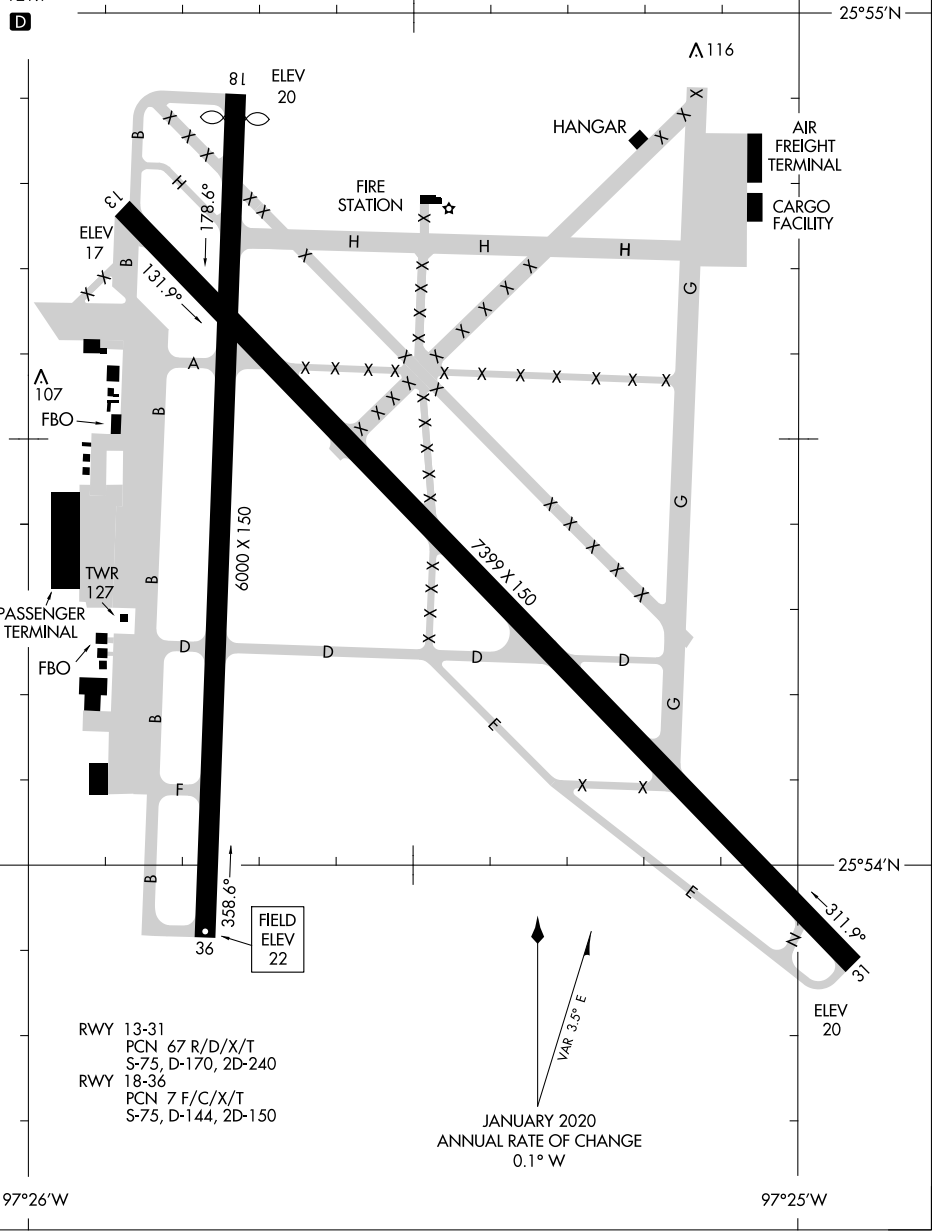

21168

# AIRPORT DIAGRAM

BROWNSVILLE/SOUTH PADRE ISLAND INTL (BRO)  
AL-61 (FAA)  
BROWNSVILLE, TEXAS

ATIS  
128.55  
BROWNSVILLE TOWER★  
118.9 239.3  
GND CON  
121.9

CAUTION: BE ALERT TO RUNWAY CROSSING CLEARANCES.  
READBCK OF ALL RUNWAY HOLDING INSTRUCTIONS IS REQUIRED.

SC-3, 30 DEC 2021 to 27 JAN 2022

SC-3, 30 DEC 2021 to 27 JAN 2022

RWY 13-31  
PCN 67 R/D/X/T  
S-75, D-170, 2D-240

RWY 18-36  
PCN 7 F/C/X/T  
S-75, D-144, 2D-150

VAR 3.8° E  
 JANUARY 2020  
 ANNUAL RATE OF CHANGE  
 0.1° W

# AIRPORT DIAGRAM

21168

BROWNSVILLE, TEXAS  
BROWNSVILLE/SOUTH PADRE ISLAND INTL (BRO)