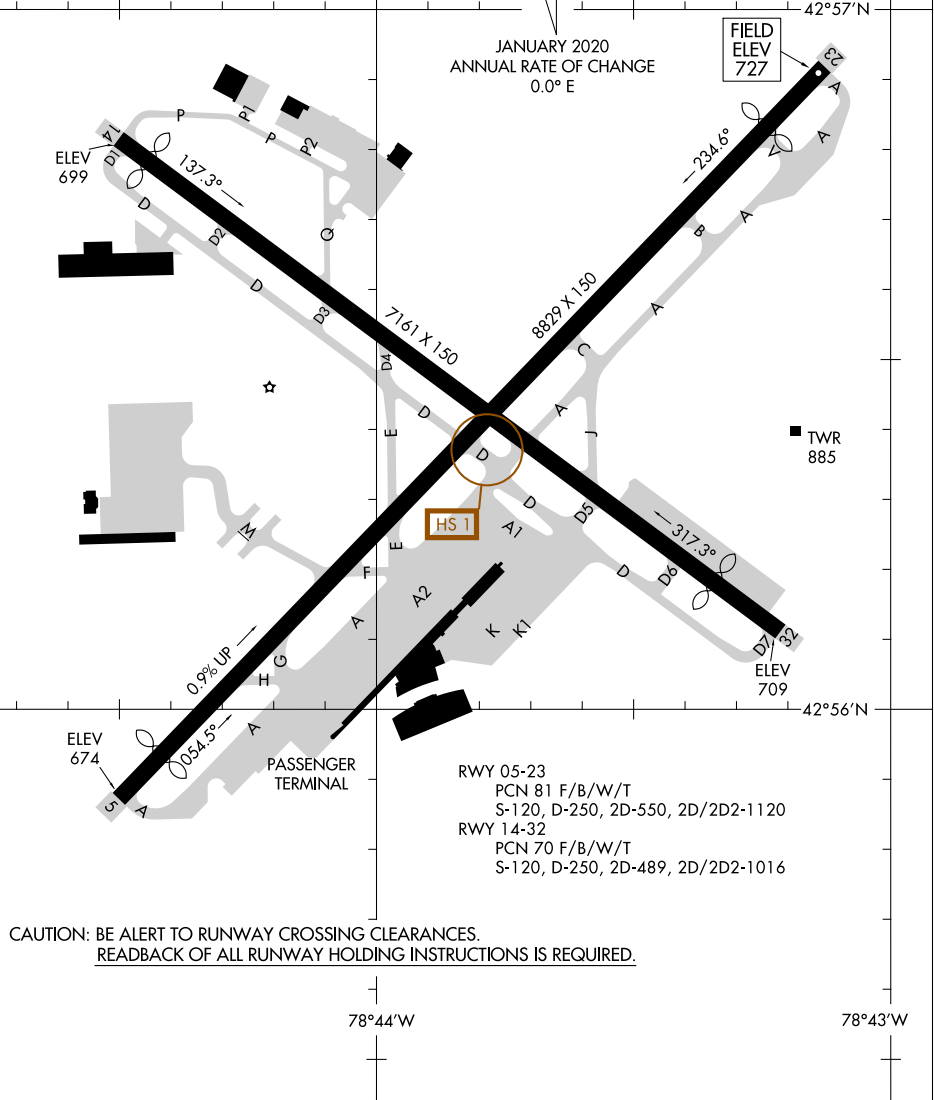

# AIRPORT DIAGRAM

BUFFALO NIAGARA INTL (BUF)

AL-65 (FAA)

BUFFALO, NEW YORK

D-ATIS  
135.35  
BUFFALO TOWER  
120.5 257.8  
GND CON  
133.2 257.8  
CLNC DEL  
124.7 257.8  
CPDLC  
PDC  
**D**

NE-2, 30 DEC 2021 to 27 JAN 2022

NE-2, 30 DEC 2021 to 27 JAN 2022

CAUTION: BE ALERT TO RUNWAY CROSSING CLEARANCES.  
READBACK OF ALL RUNWAY HOLDING INSTRUCTIONS IS REQUIRED.

RWY 05-23  
PCN 81 F/B/W/T  
S-120, D-250, 2D-550, 2D/2D2-1120  
RWY 14-32  
PCN 70 F/B/W/T  
S-120, D-250, 2D-489, 2D/2D2-1016