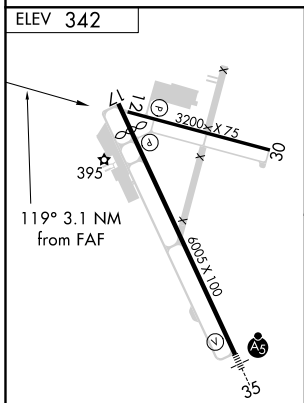

VOR/DME CON 112.9 Chan 76	APP CRS 119°	Rwy Idg TDZE Apt Elev	N/A N/A 342
--	------------------------	-----------------------------	--

VOR-A
CONCORD MUNI (CON)

⚠ Circling Rwy 12, 17, 30 NA at night.	MISSED APPROACH: Climbing right turn to 4000 direct CON VOR/DME and hold, continue climb-in-hold to 4000.
---	---

ASOS 132.325	BOSTON APP CON 127.35 269.075	CLNC DEL 133.65	UNICOM 122.7 (CTAF) 0
------------------------	---	---------------------------	---------------------------------

FAF to MAP 3.1 NM					
Knots	60	90	120	150	180
Min:Sec	3:06	2:04	1:33	1:14	1:02

CATEGORY	A	B	C	D
ⓐ CIRCLING	940-1 598 (600-1)	1080-1 738 (800-1)	1500-3 1158 (1200-3)	

NE-1, 30 DEC 2021 to 27 JAN 2022

NE-1, 30 DEC 2021 to 27 JAN 2022