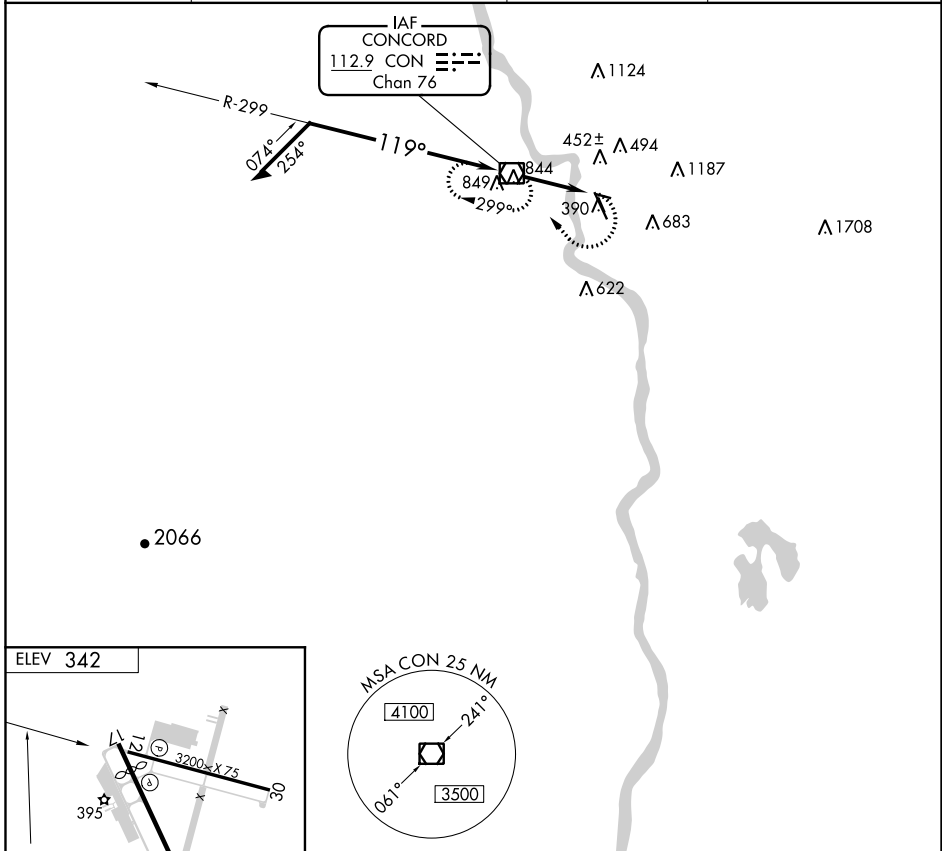

VOR/DME CON 112.9 Chan 76	APP CRS 119°	Rwy Idg TDZE Apt Elev	N/A N/A 342
--	------------------------	-----------------------------	--

VOR-A
CONCORD MUNI (CON)

⚠ Circling Rwy 12, 17, 30 NA at night.	MISSED APPROACH: Climbing right turn to 4000 direct CON VOR/DME and hold, continue climb-in-hold to 4000.
---	---

ASOS 132.325	BOSTON APP CON 127.35 269.075	CLNC DEL 133.65	UNICOM 122.7 (CTAF) 0
------------------------	---	---------------------------	---------------------------------

FAF to MAP 3.1 NM					
Knots	60	90	120	150	180
Min:Sec	3:06	2:04	1:33	1:14	1:02

CATEGORY	A	B	C	D
ⓐ CIRCLING	940-1 598 (600-1)	1080-1 738 (800-1)	1500-3 1158 (1200-3)	

NE-1, 30 DEC 2021 to 27 JAN 2022

NE-1, 30 DEC 2021 to 27 JAN 2022