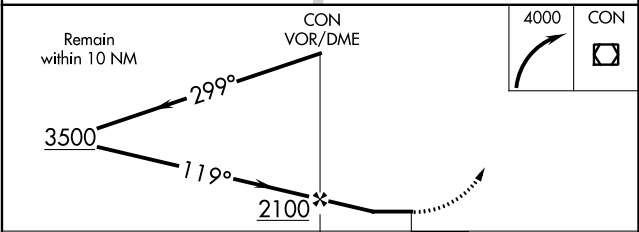

VOR/DME CON 112.9 Chan 76	APP CRS 119°	Rwy Idg TDZE Apt Elev	N/A N/A 342

VOR-A
CONCORD MUNI (CON)

⚠ Circling Rwy 12, 17, 30 NA at night.	MISSED APPROACH: Climbing right turn to 4000 direct CON VOR/DME and hold, continue climb-in-hold to 4000.

ASOS 132.325	BOSTON APP CON 127.35 269.075	CLNC DEL 133.65	UNICOM 122.7 (CTAF) 0

FAF to MAP 3.1 NM					
Knots	60	90	120	150	180
Min:Sec	3:06	2:04	1:33	1:14	1:02

CATEGORY	A	B	C	D
ⓐ CIRCLING	940-1 598 (600-1)	1080-1 738 (800-1)	1500-3 1158 (1200-3)	

NE-1, 30 DEC 2021 to 27 JAN 2022

NE-1, 30 DEC 2021 to 27 JAN 2022