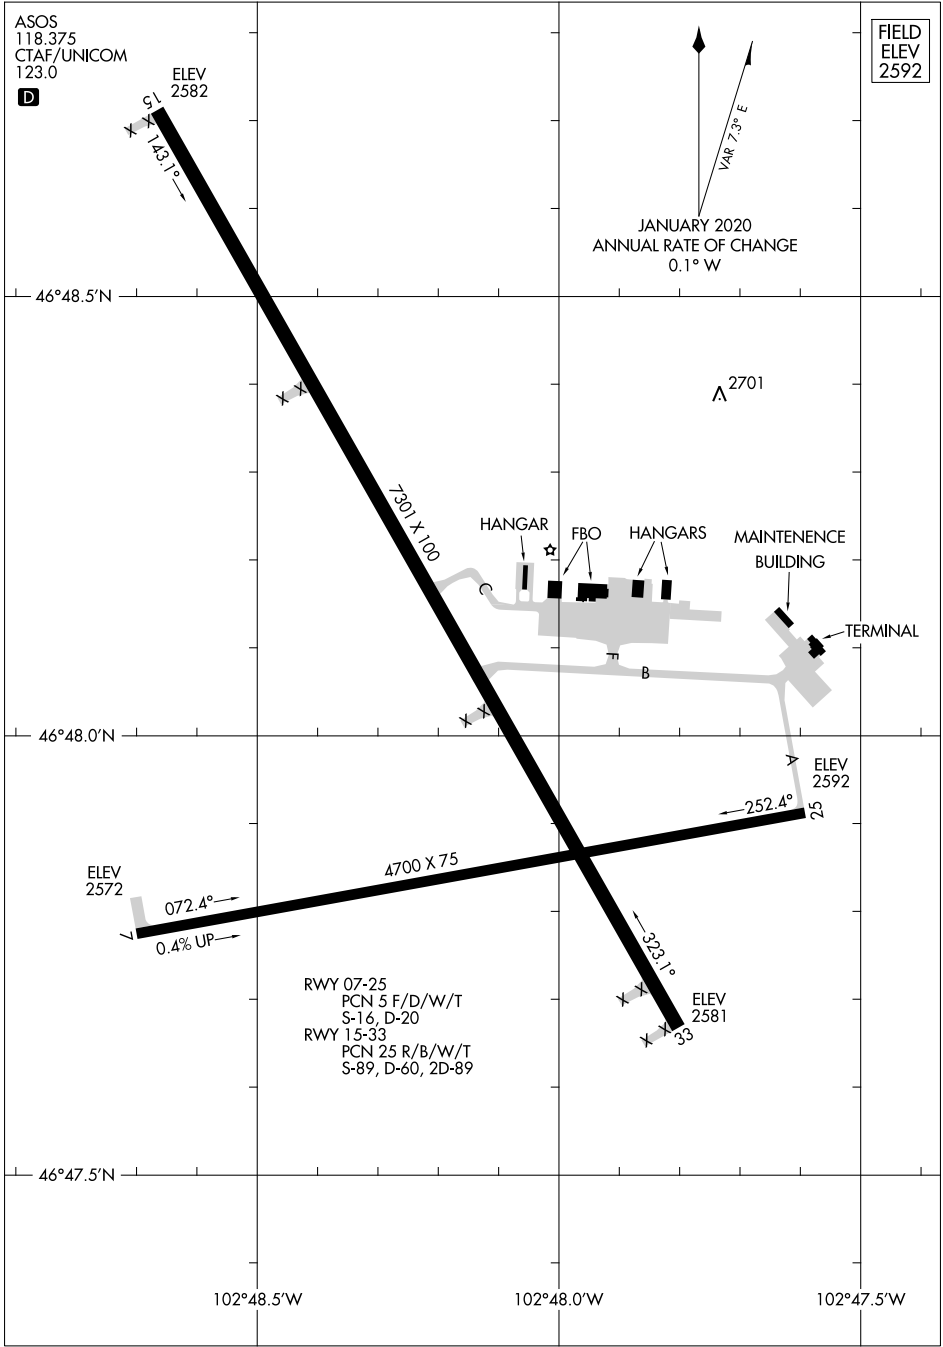

# AIRPORT DIAGRAM

DICKINSON - THEODORE ROOSEVELT RGNL (DIK)  
AL-120 (FAA)  
DICKINSON, NORTH DAKOTA

ASOS  
118.375  
CTAF/UNICOM  
123.0

**D**

ELEV  
2582

CL  
X X  
143.1°

FIELD  
ELEV  
2592

VAR 7.3° E  
JANUARY 2020  
ANNUAL RATE OF CHANGE  
0.1° W

NC-1, 30 DEC 2021 to 27 JAN 2022

NC-1, 30 DEC 2021 to 27 JAN 2022

# AIRPORT DIAGRAM

21168

DICKINSON, NORTH DAKOTA  
DICKINSON - THEODORE ROOSEVELT RGNL (DIK)