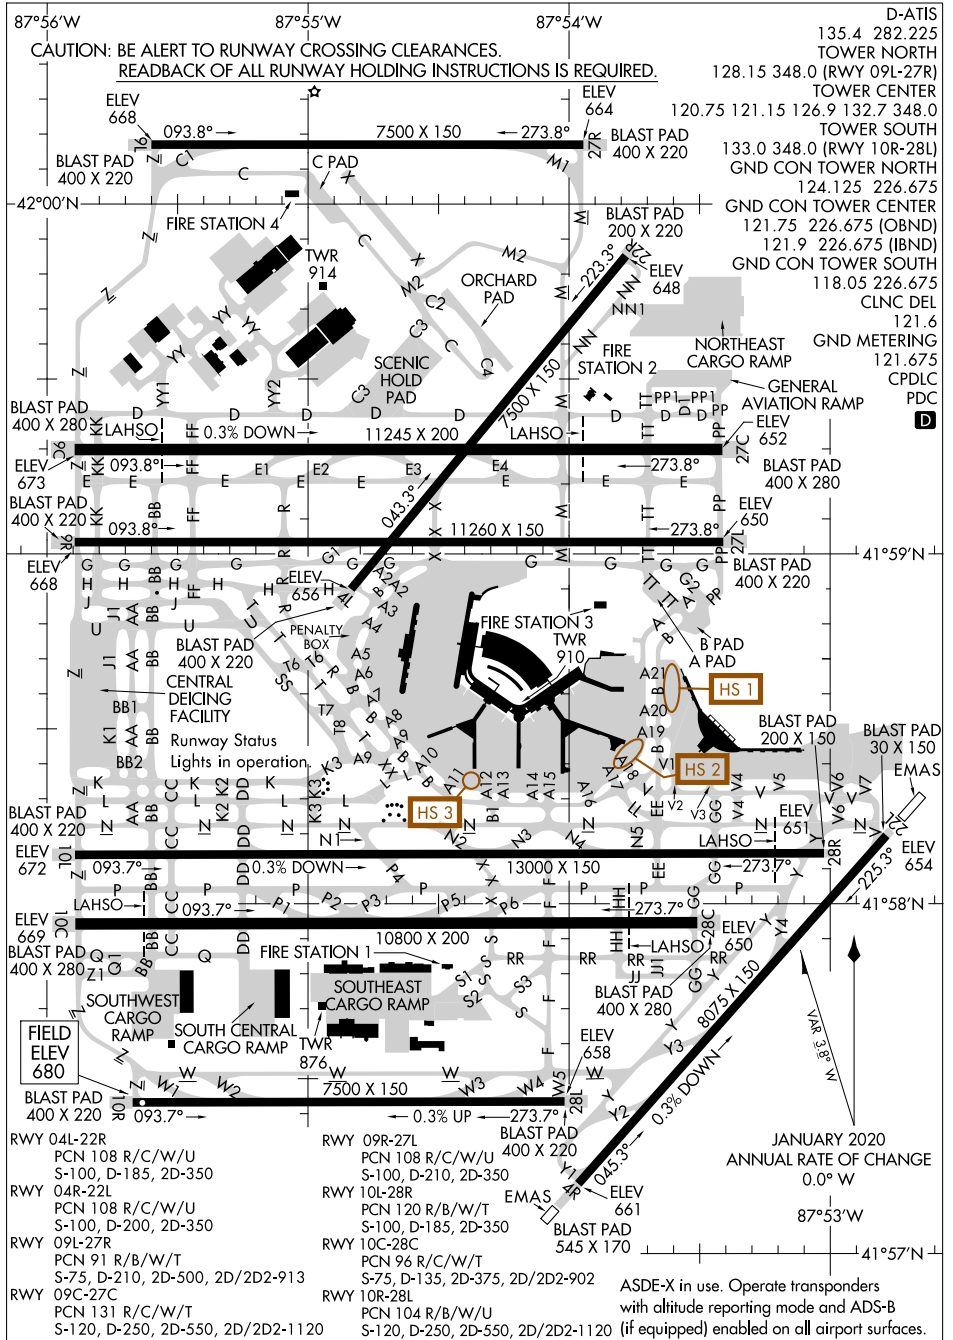

# AIRPORT DIAGRAM

AL-166 (FAA)

## CHICAGO O'HARE INTL (O.R.D)

CHICAGO, ILLINOIS

EC-3, 30 DEC 2021 to 27 JAN 2022

EC-3, 30 DEC 2021 to 27 JAN 2022

# AIRPORT DIAGRAM