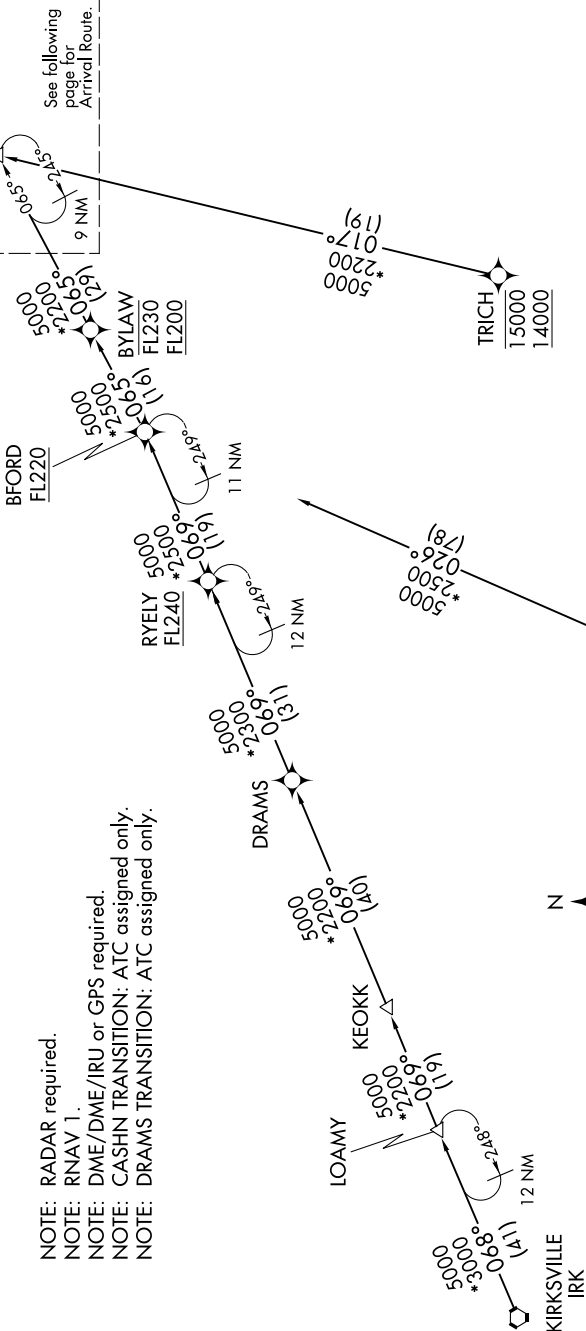

BENKY SIX ARRIVAL (RNAV) Transition Routes

EC-3, 30 DEC 2021 to 27 JAN 2022

CHICAGO APP CON
119.0 292.125
D-ATIS
135.4 282.225

- NOTE: RADAR required.
- NOTE: RNAV 1.
- NOTE: DME/DME/IRU or GPS required.
- NOTE: CASHN TRANSITION: ATC assigned only.
- NOTE: DRAMS TRANSITION: ATC assigned only.

BFORD TRANSITION (BFORD.BENKY6):
BYLAW TRANSITION (BYLAW.BENKY6):
CASHN TRANSITION (CASHN.BENKY6):
DRAMS TRANSITION (DRAMS.BENKY6):
KIRKSVILLE TRANSITION (IRK.BENKY6):
LOAMY TRANSITION (LOAMY.BENKY6):
TRICH TRANSITION (TRICH.BENKY6):

(CONTINUED ON FOLLOWING PAGE)

NOTE: Chart not to scale.

EC-3, 30 DEC 2021 to 27 JAN 2022