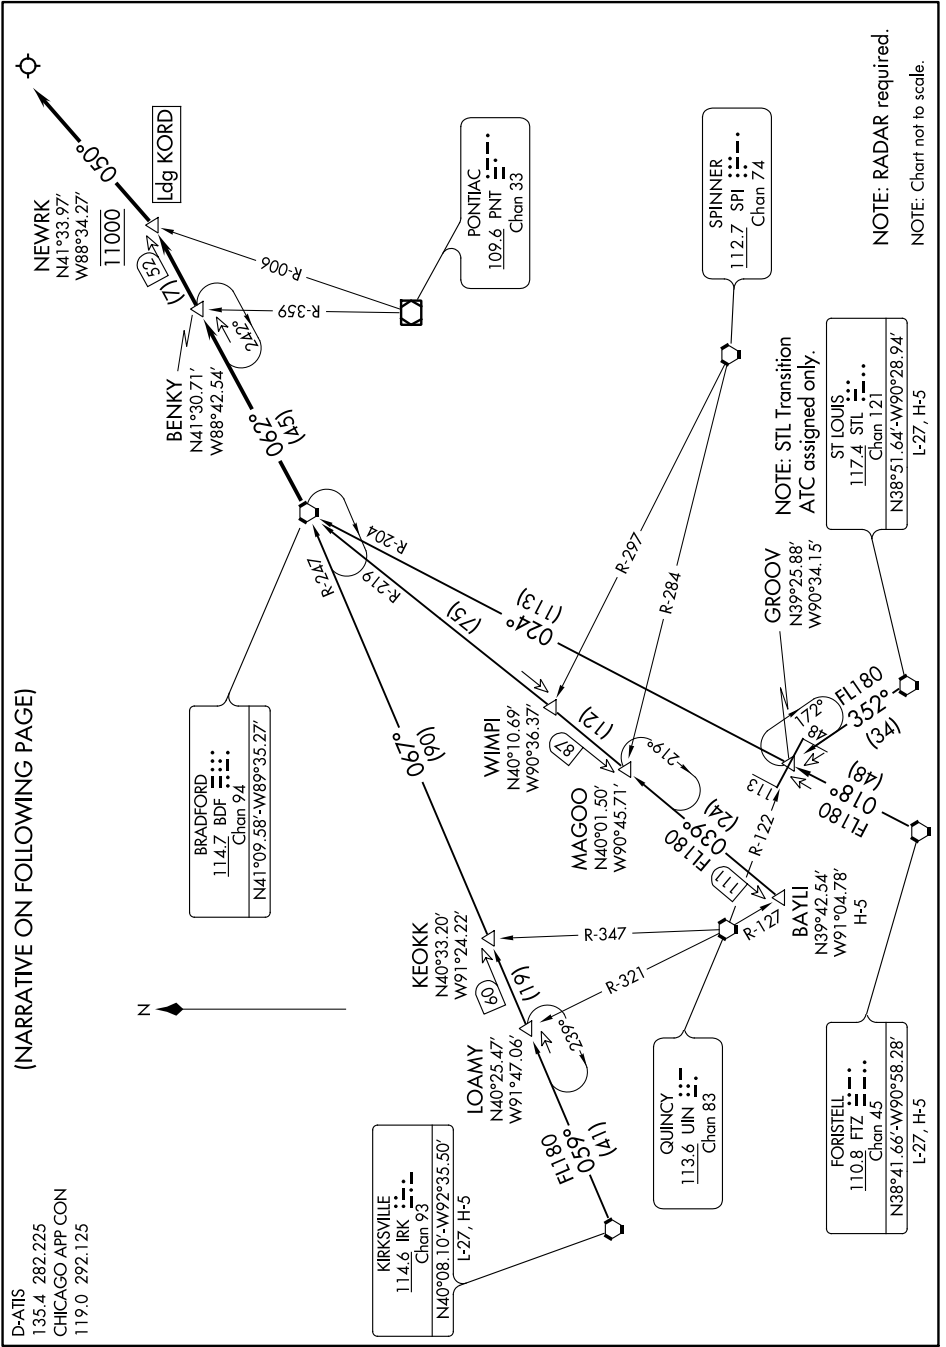

BRADFORD SEVEN ARRIVAL

AL-166 (FAA)

CHICAGO O'HARE INTL (ORD)
CHICAGO, ILLINOIS

EC-3, 30 DEC 2021 to 27 JAN 2022

(NARRATIVE ON FOLLOWING PAGE)

D-ATIS
135.4 282.225
CHICAGO APP CON
119.0 292.125

BRADFORD SEVEN ARRIVAL

(BDF.BDF7) 19JUL18

CHICAGO, ILLINOIS
CHICAGO O'HARE INTL (ORD)

EC-3, 30 DEC 2021 to 27 JAN 2022